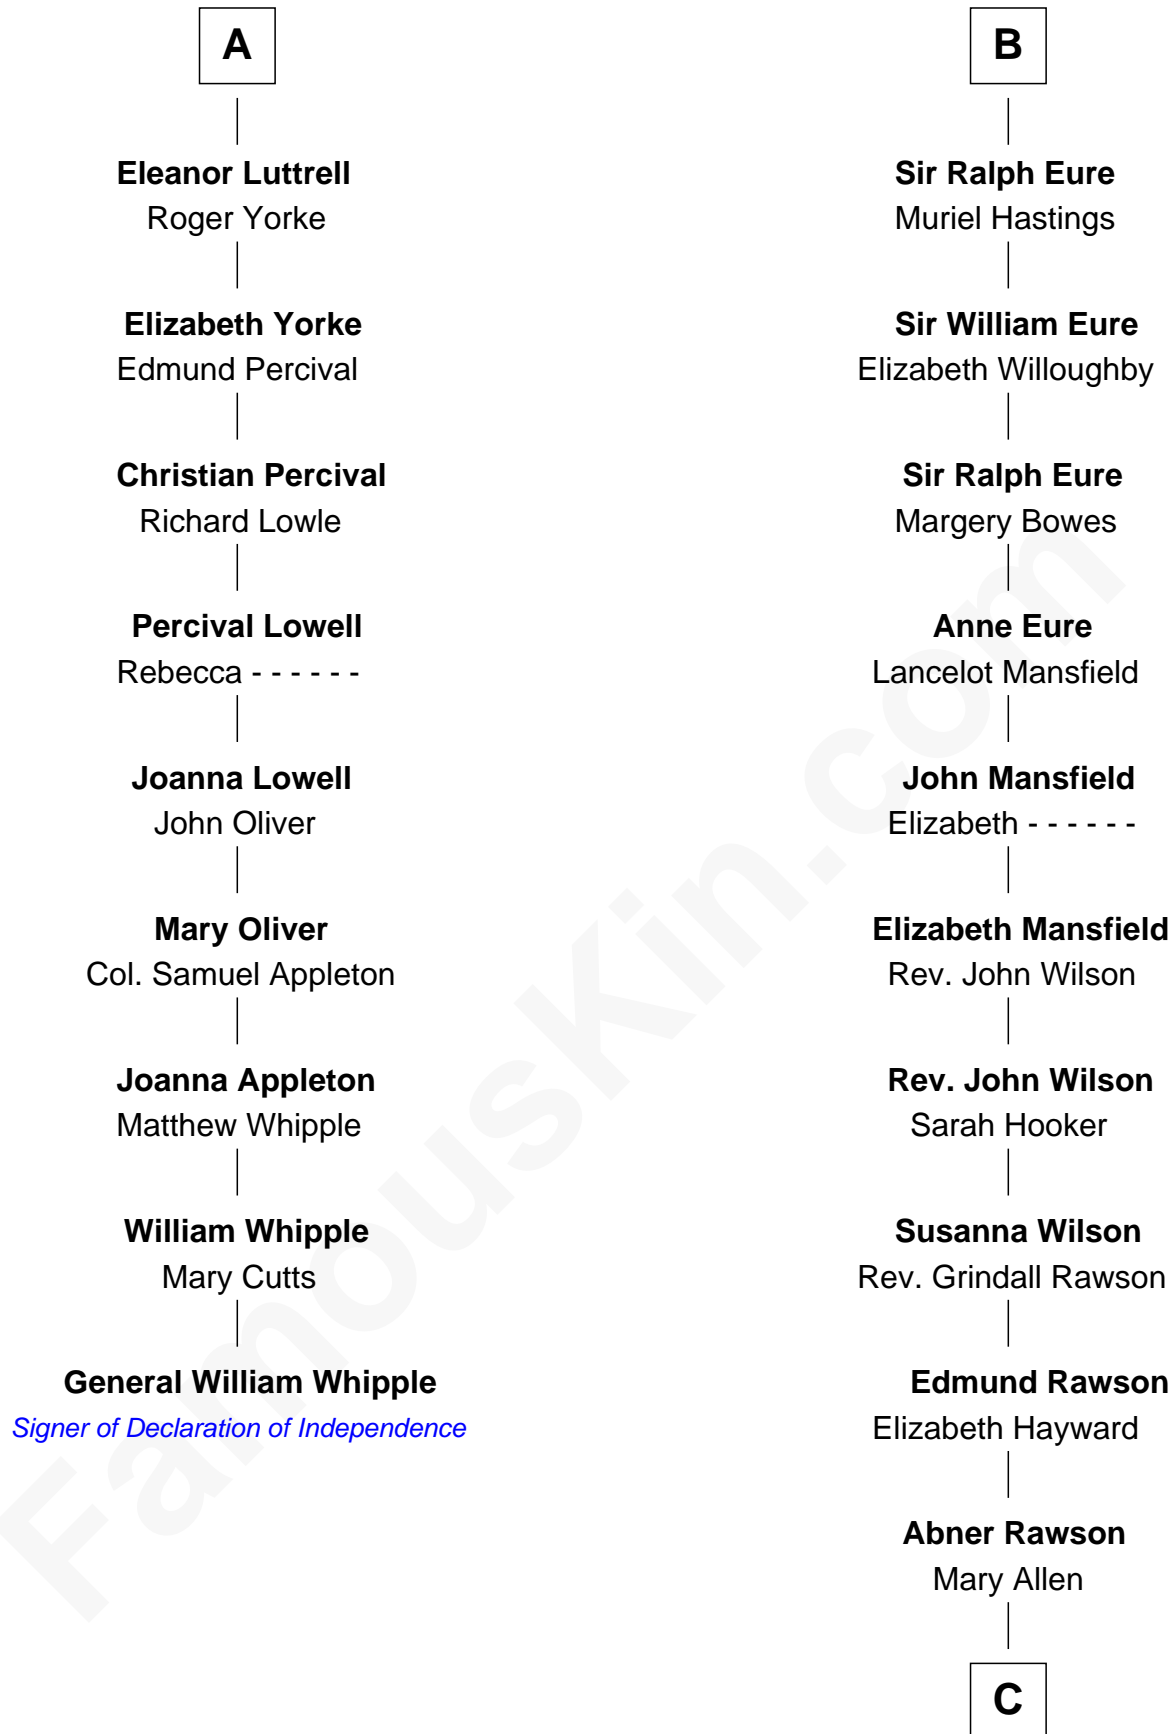

FamousKin.com

Relationship Chart of General William Whipple

Signer of the Declaration of Independence

15th cousin 5 times removed of

William Howard Taft

27th U.S. President

C

Rhoda Rawson

Aaron Taft

Peter Rawson Taft

Sylvia Howard

Alphonso Taft

Louisa Maria Torrey

William Howard Taft

27th U.S. President

FamousKin.com