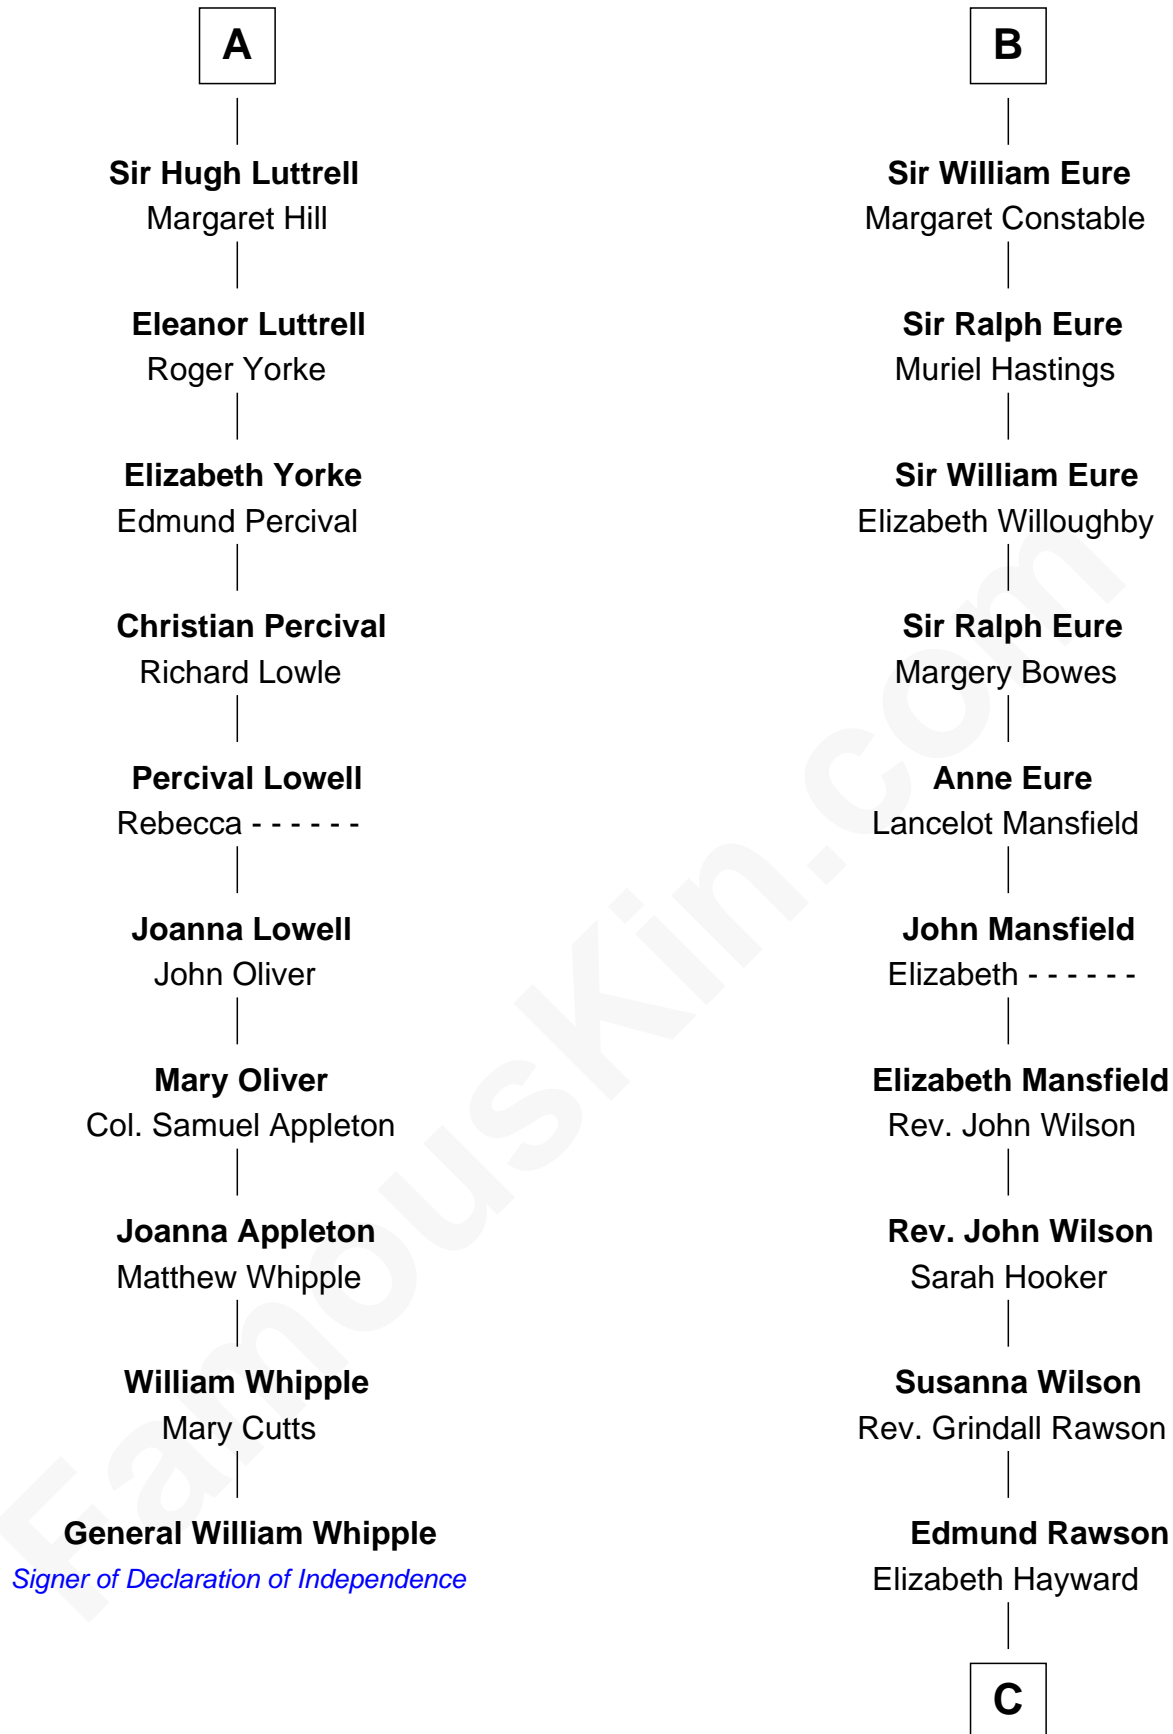

FamousKin.com

Relationship Chart of

General William Whipple

Signer of the Declaration of Independence

16th cousin 5 times removed of

William Howard Taft

27th U.S. President

Sir Humphrey de Bohun

Eleanor de Braiose

C

|
Abner Rawson

Mary Allen

|
Rhoda Rawson

Aaron Taft

|
Peter Rawson Taft

Sylvia Howard

|
Alphonso Taft

Louisa Maria Torrey

|
William Howard Taft

27th U.S. President

FamousKin.com