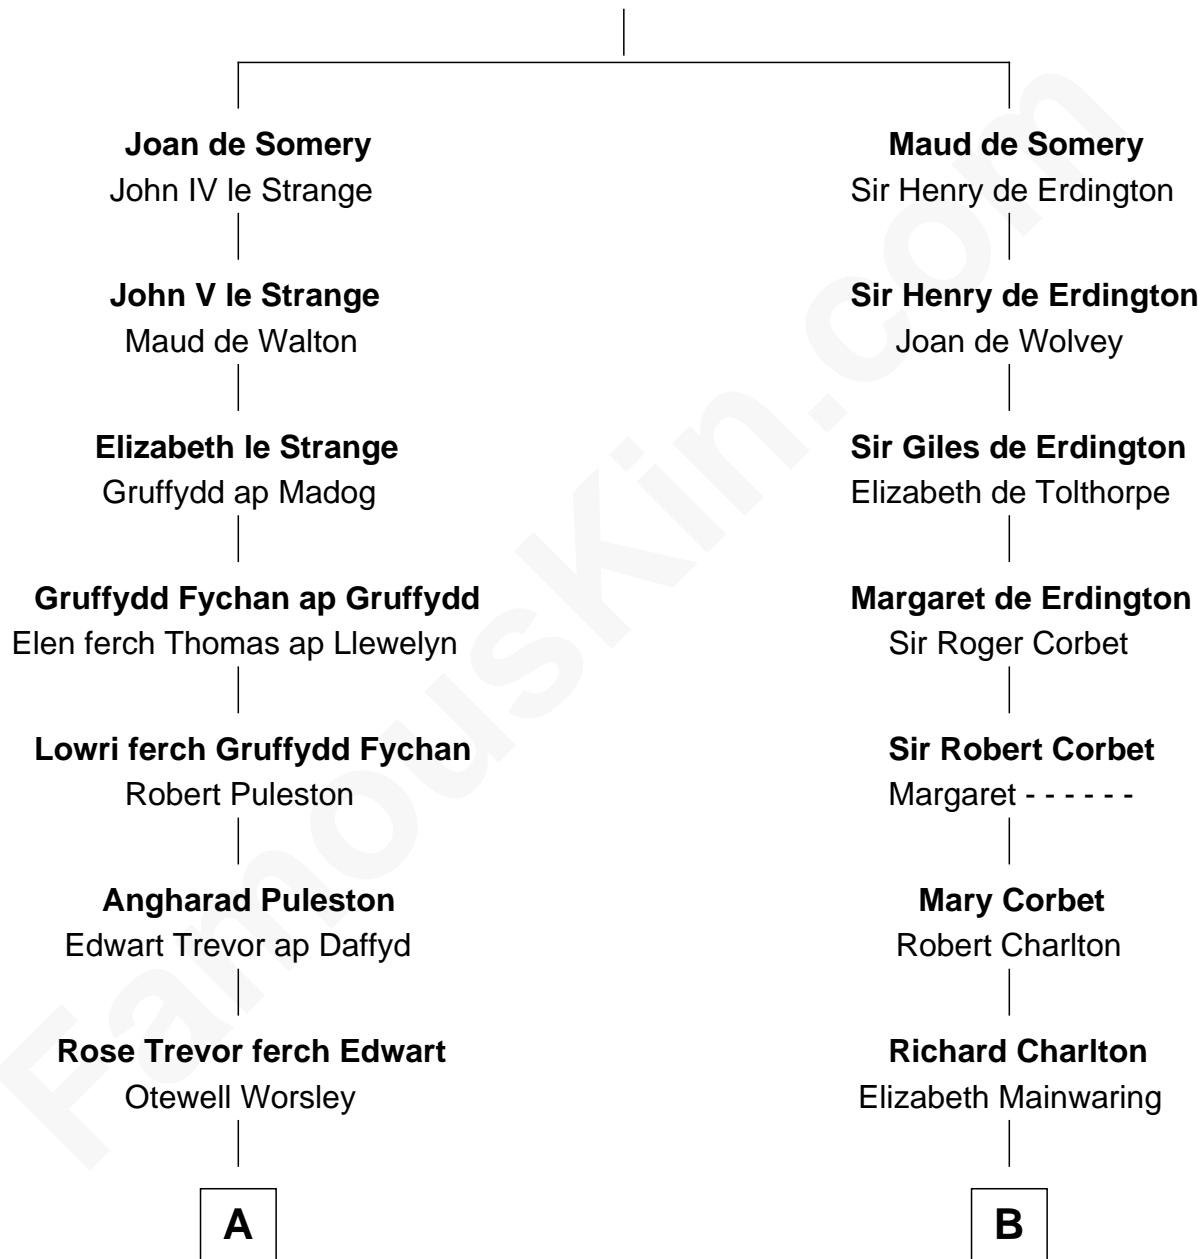

FamousKin.com

Relationship Chart of

General William Whipple

Signer of the Declaration of Independence

15th cousin 6 times removed of

Mitt Romney

70th Governor of Massachusetts

Sir Roger de Somery

Nichole d'Aubenev

C

Clarissa Minerva Duzette

Lewis Robison

Charles Edward Robison

Rosetta Mary Berry

Alma Luella Robison

Harold Arundel LaFount

Lenore Emily LaFount

George Wilcken Romney

Mitt Romney

70th Governor of Massachusetts