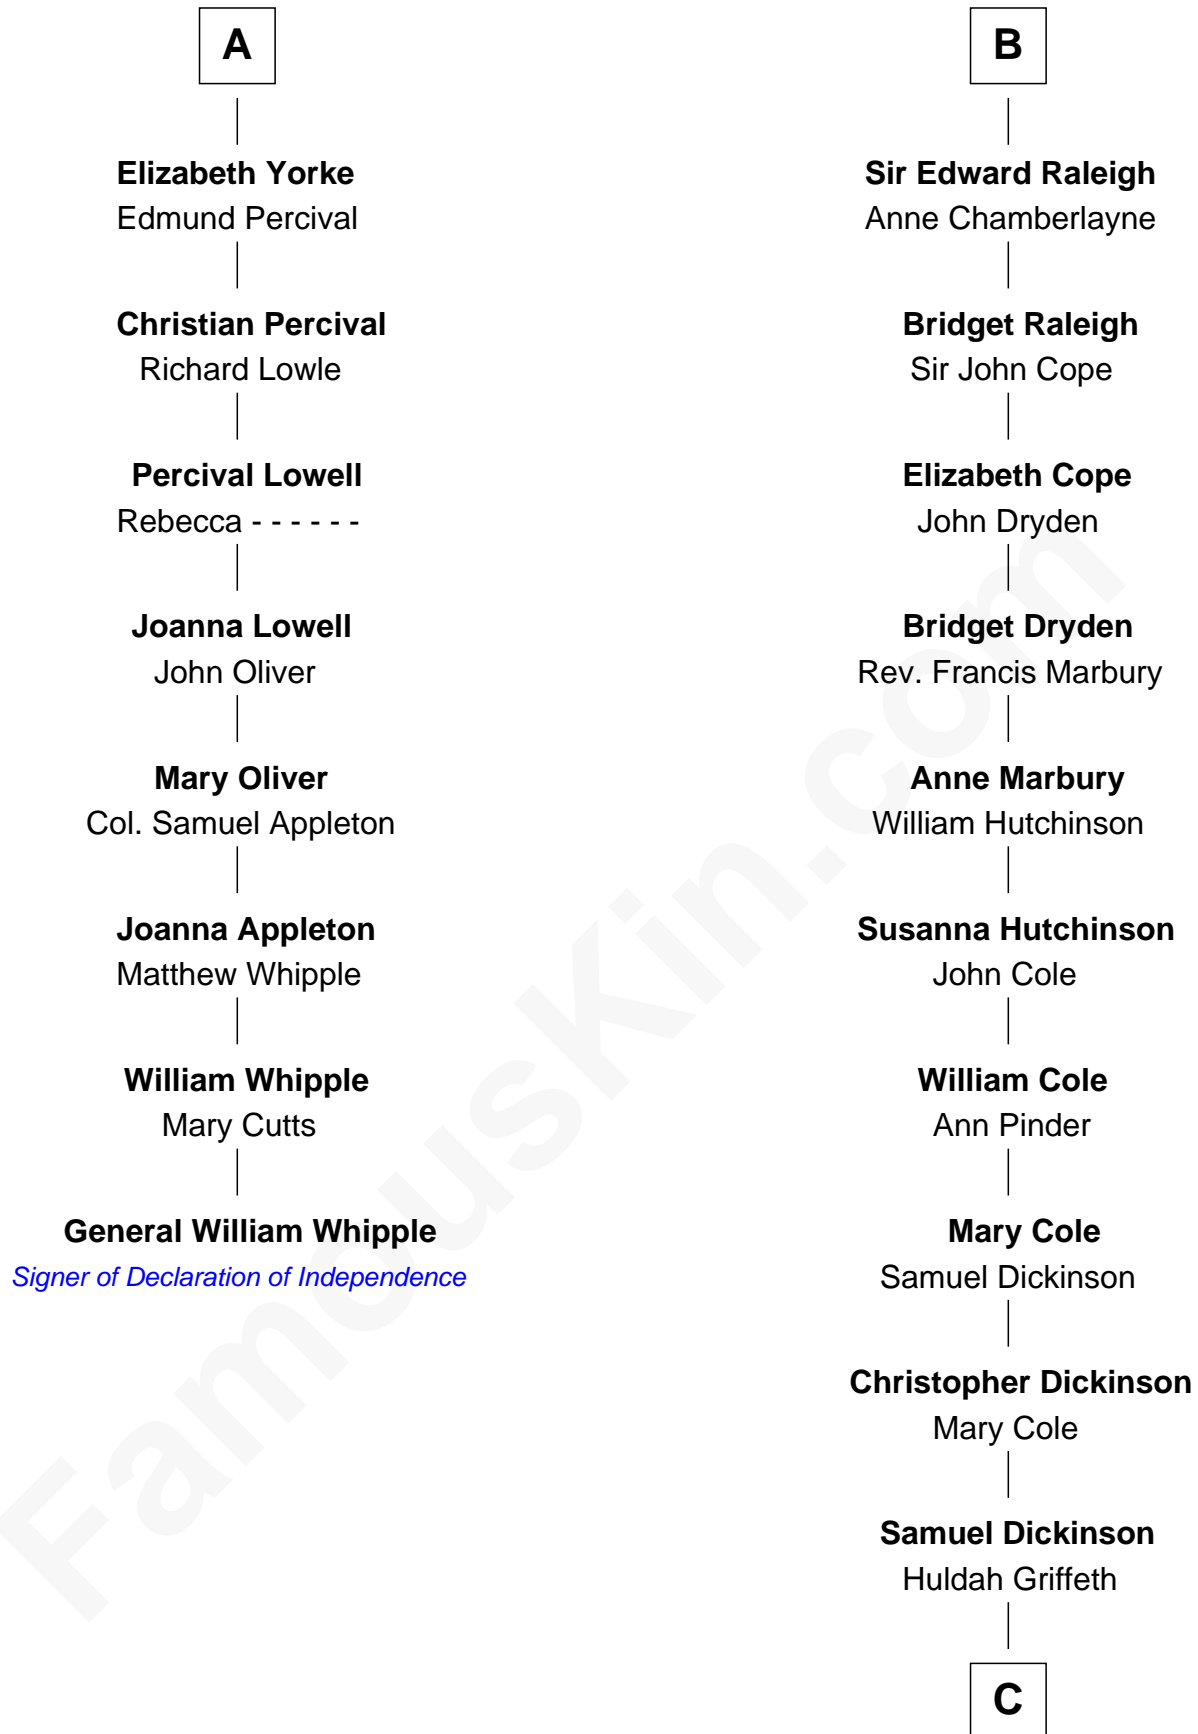

## Relationship Chart of General William Whipple

*Signer of the Declaration of Independence*

14th cousin 7 times removed of

**George Romney**

*43rd Governor of Michigan*

**Humphrey de Bohun**

Elizabeth Plantagenet

C

**Charity Dickinson**

Jared Pratt

**Parley Parker Pratt**

Mary Woods

**Helaman Pratt**

Anna Johanna Dorothy Wilcken

**Anna Amelia Pratt**

Gaskell Samuel Romney

**George Romney**

*43rd Governor of Michigan*

FamousKin.com