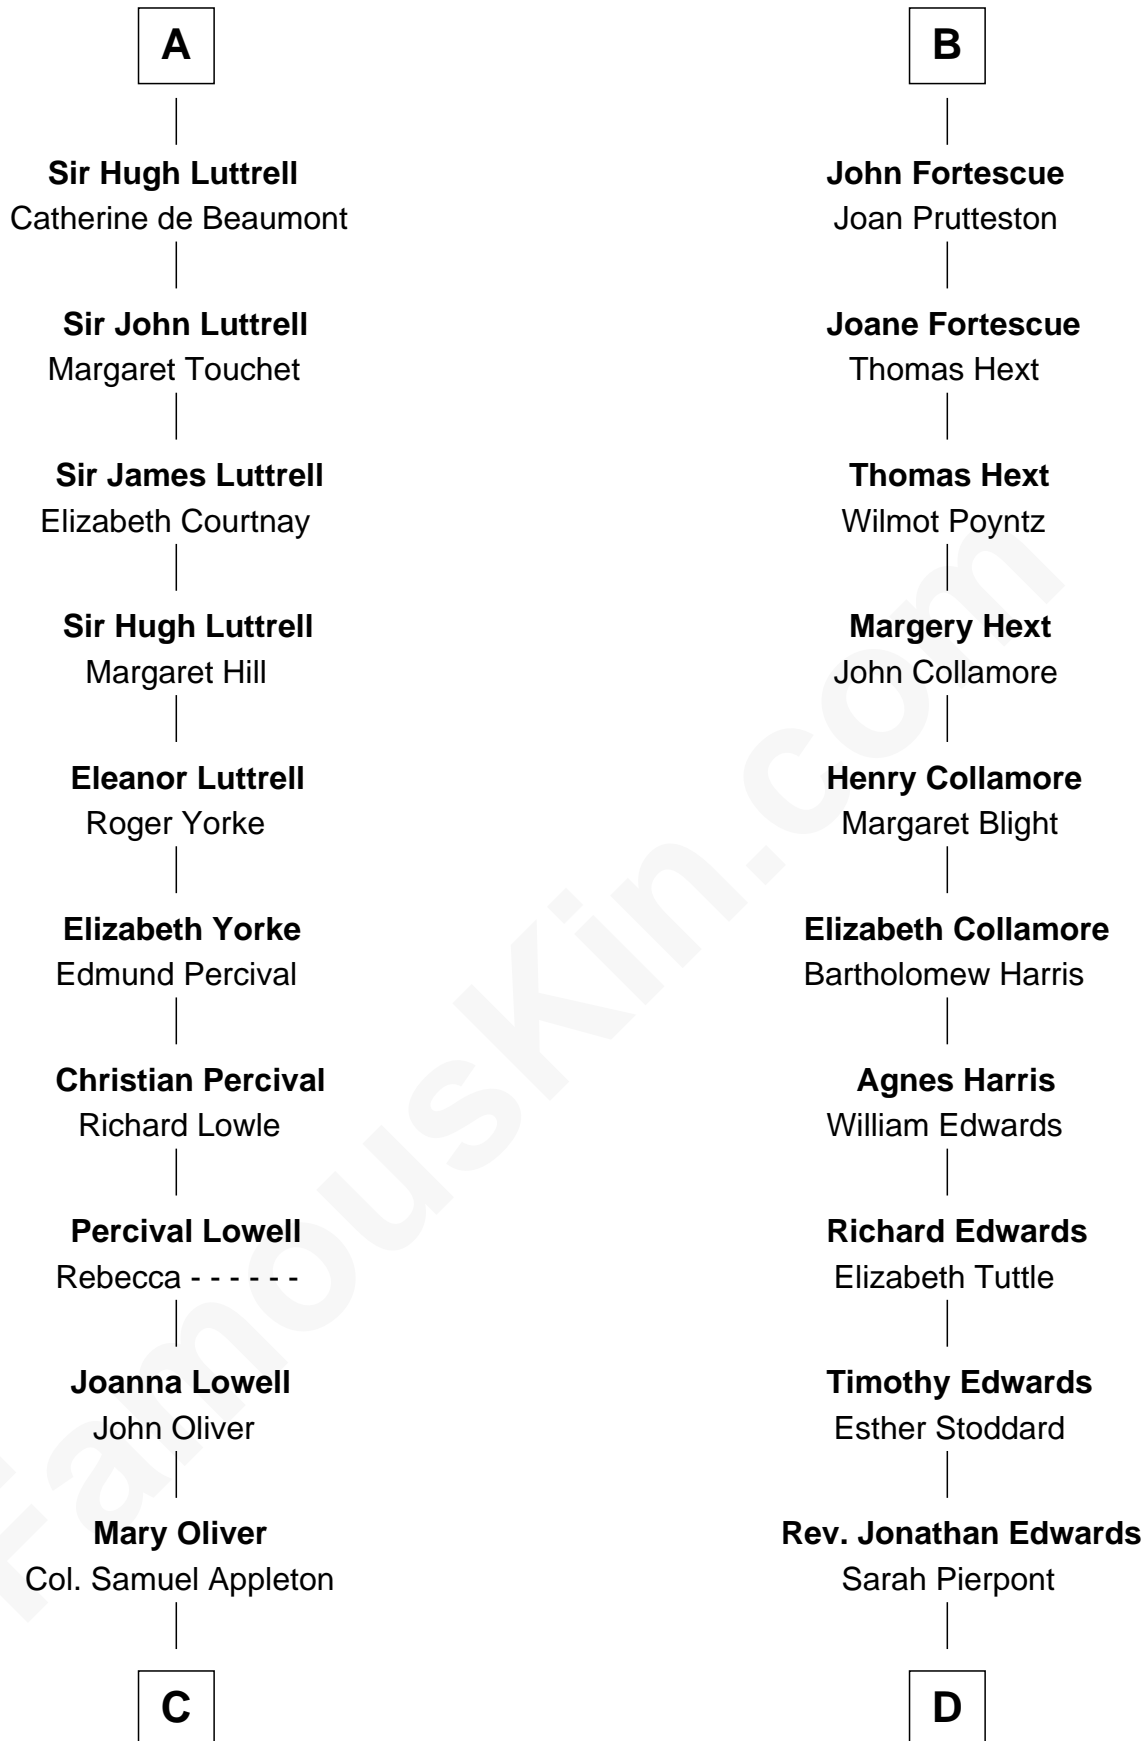

FamousKin.com

Relationship Chart of

General William Whipple

Signer of the Declaration of Independence

18th cousin 1 time removed of

Aaron Burr

Killed Alexander Hamilton

Sir Geoffrey FitzPiers

Sir Humphrey de Beauchamp
Sibyl Oliver

Humphrey de Bohun
Maud de Fiennes

Sir John Beauchamp
Joan - - - - -

Humphrey de Bohun
Elizabeth Plantagenet

Sir John Beauchamp
Margaret Whalesburgh

Margaret de Bohun
Sir Hugh de Courtnay

Elizabeth Beauchamp
William Fortescue

Elizabeth de Courtnay
Sir Andrew Luttrell

William Fortescue
Matilda Falwell

A

B

C

Joanna Appleton

Matthew Whipple