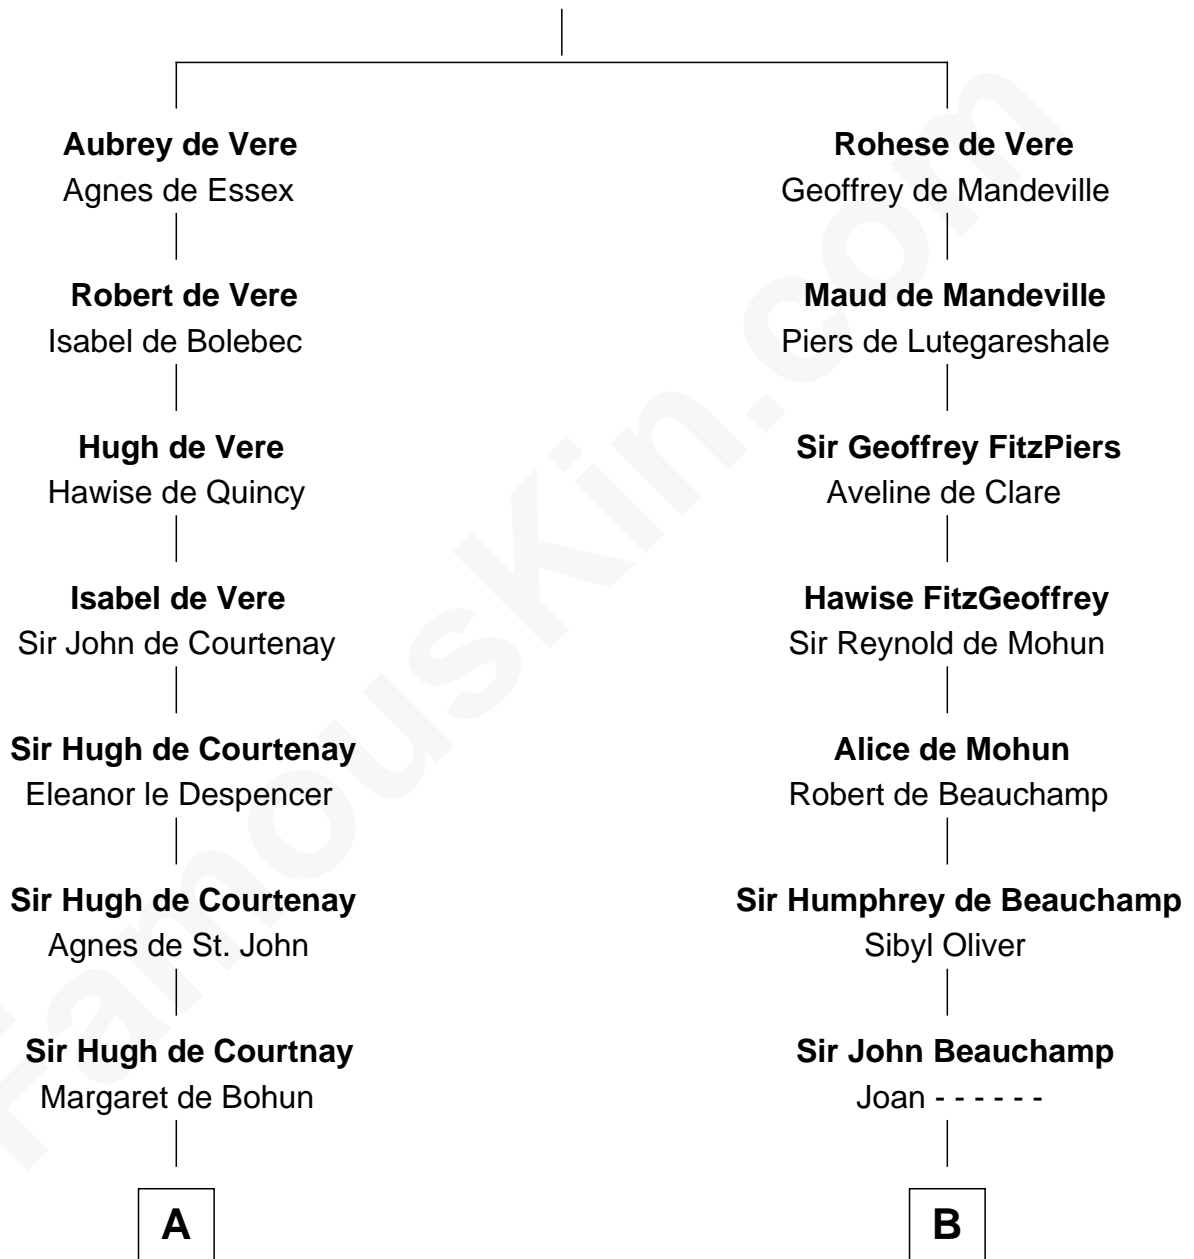

FamousKin.com

Relationship Chart of

General William Whipple

Signer of the Declaration of Independence

20th cousin 1 time removed of

Aaron Burr

Killed Alexander Hamilton

Aubrey de Vere

Alice Fitzrichard de Clare

C

Mary Oliver
Col. Samuel Appleton

Joanna Appleton
Matthew Whipple

William Whipple
Mary Cutts

General William Whipple
Signer of Declaration of Independence

D

Richard Edwards
Elizabeth Tuttle

Timothy Edwards
Esther Stoddard

Rev. Jonathan Edwards
Sarah Pierpont

Esther Edwards
Aaron Burr

Aaron Burr
Killed Alexander Hamilton