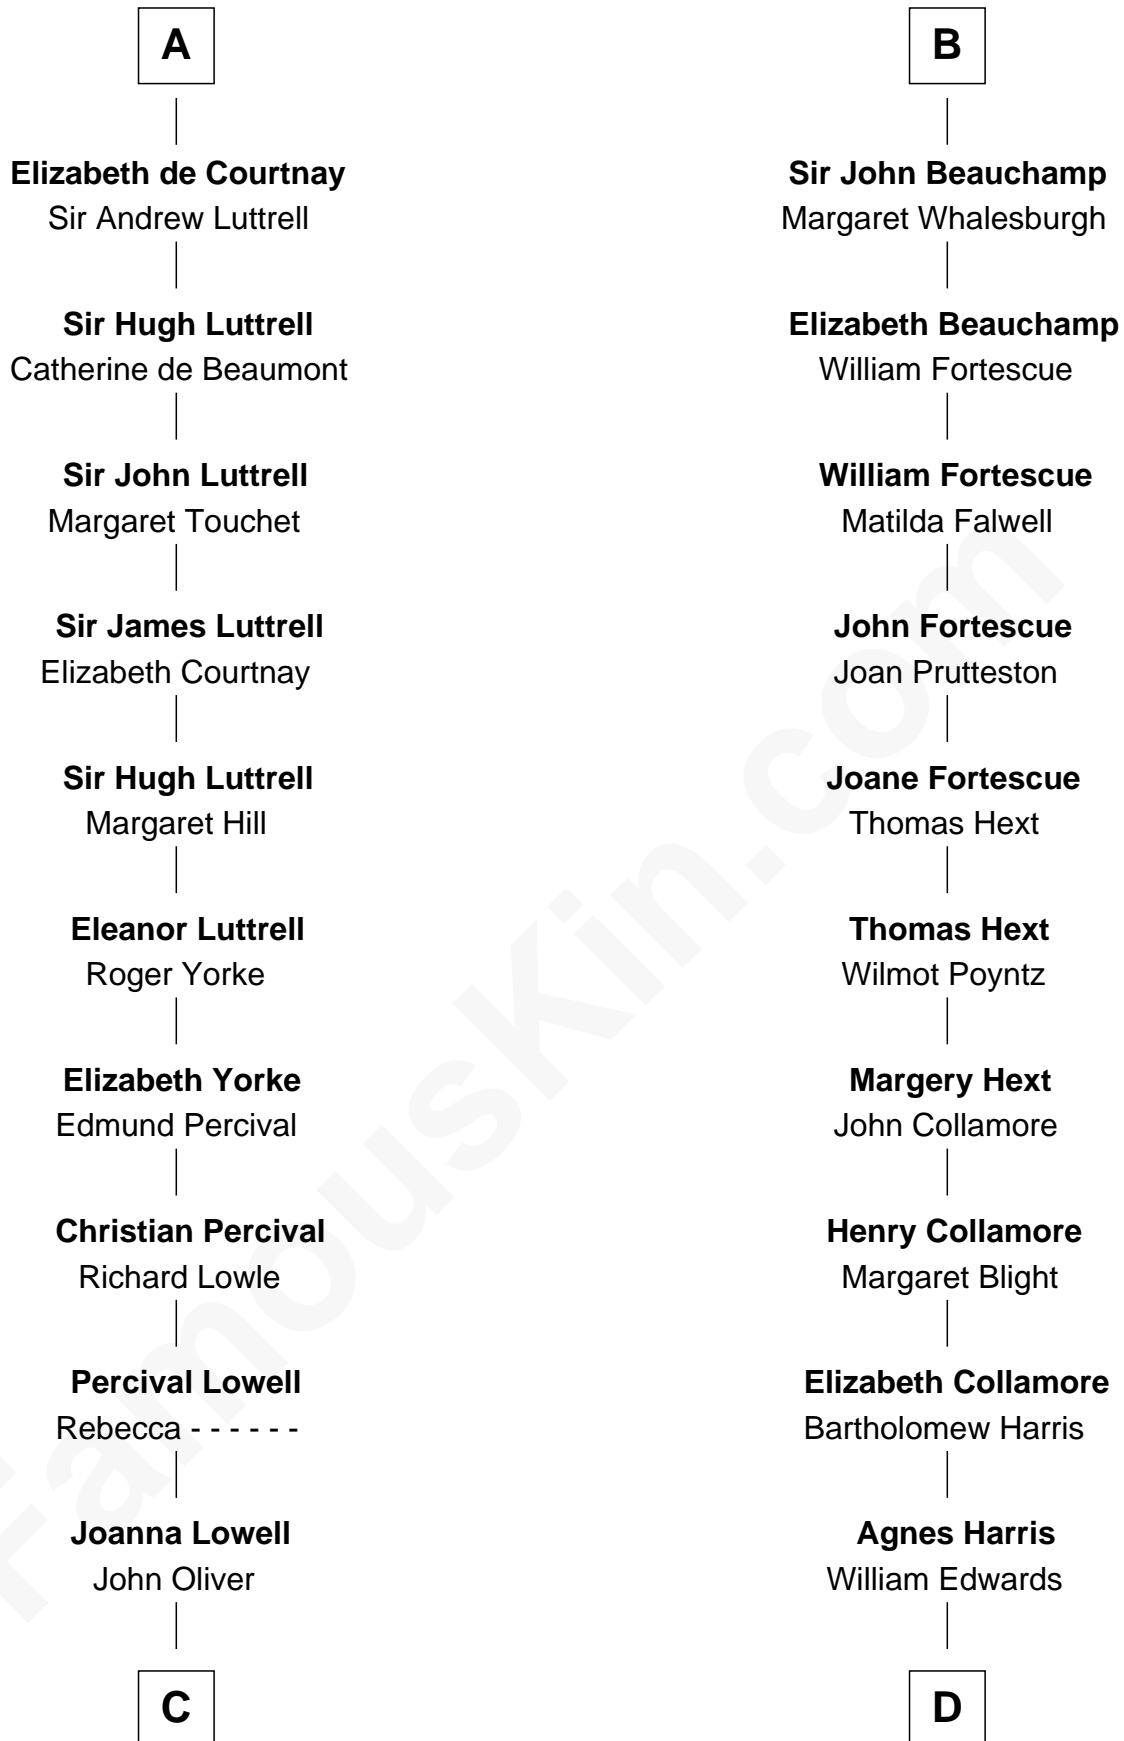

FamousKin.com

Relationship Chart of

General William Whipple

Signer of the Declaration of Independence

20th cousin 1 time removed of

Aaron Burr

Killed Alexander Hamilton

Aubrey de Vere

Alice Fitzrichard de Clare

C

Mary Oliver
Col. Samuel Appleton

Joanna Appleton
Matthew Whipple

William Whipple
Mary Cutts

General William Whipple
Signer of Declaration of Independence

D

Richard Edwards
Elizabeth Tuttle