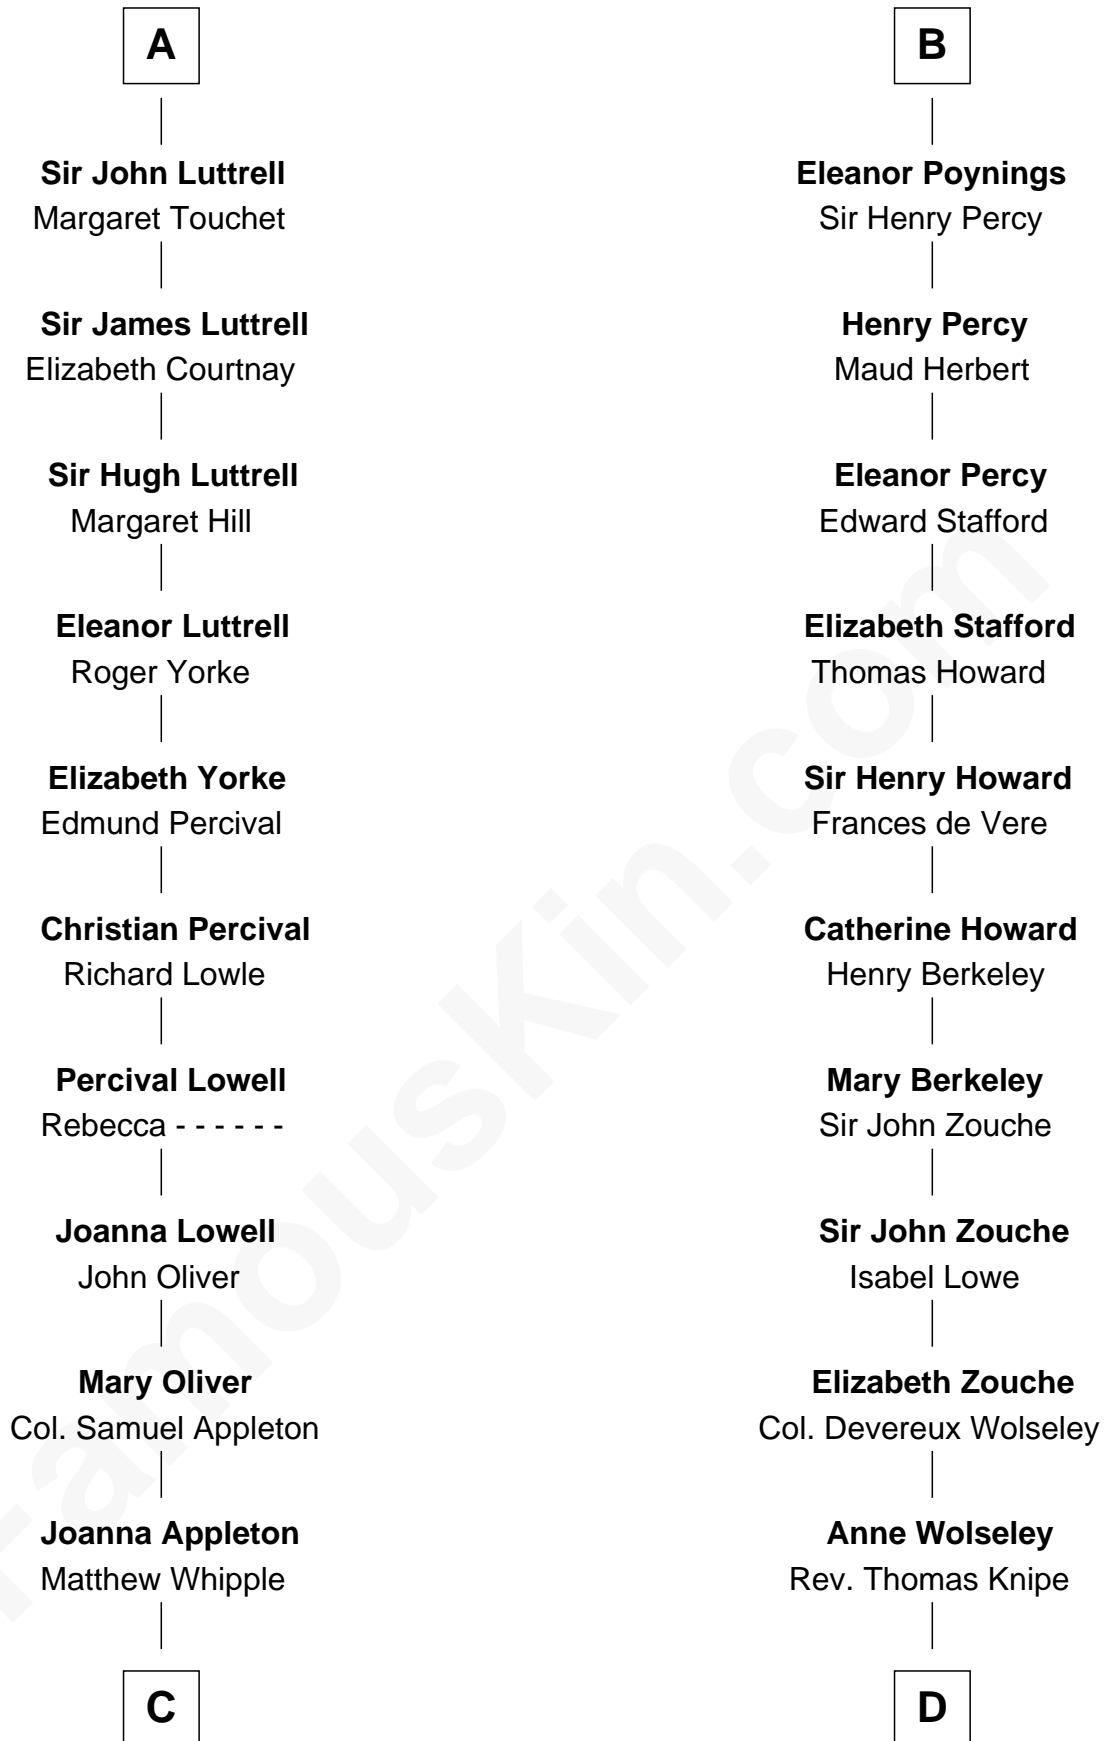

FamousKin.com

Relationship Chart of

General William Whipple

Signer of the Declaration of Independence

18th cousin 3 times removed of

Francis Scott Key

Author of "The Star Spangled Banner"

C

William Whipple

Mary Cutts

General William Whipple

Signer of Declaration of Independence

D

Anne Knipe

Michael Arnold

Alicia Arnold