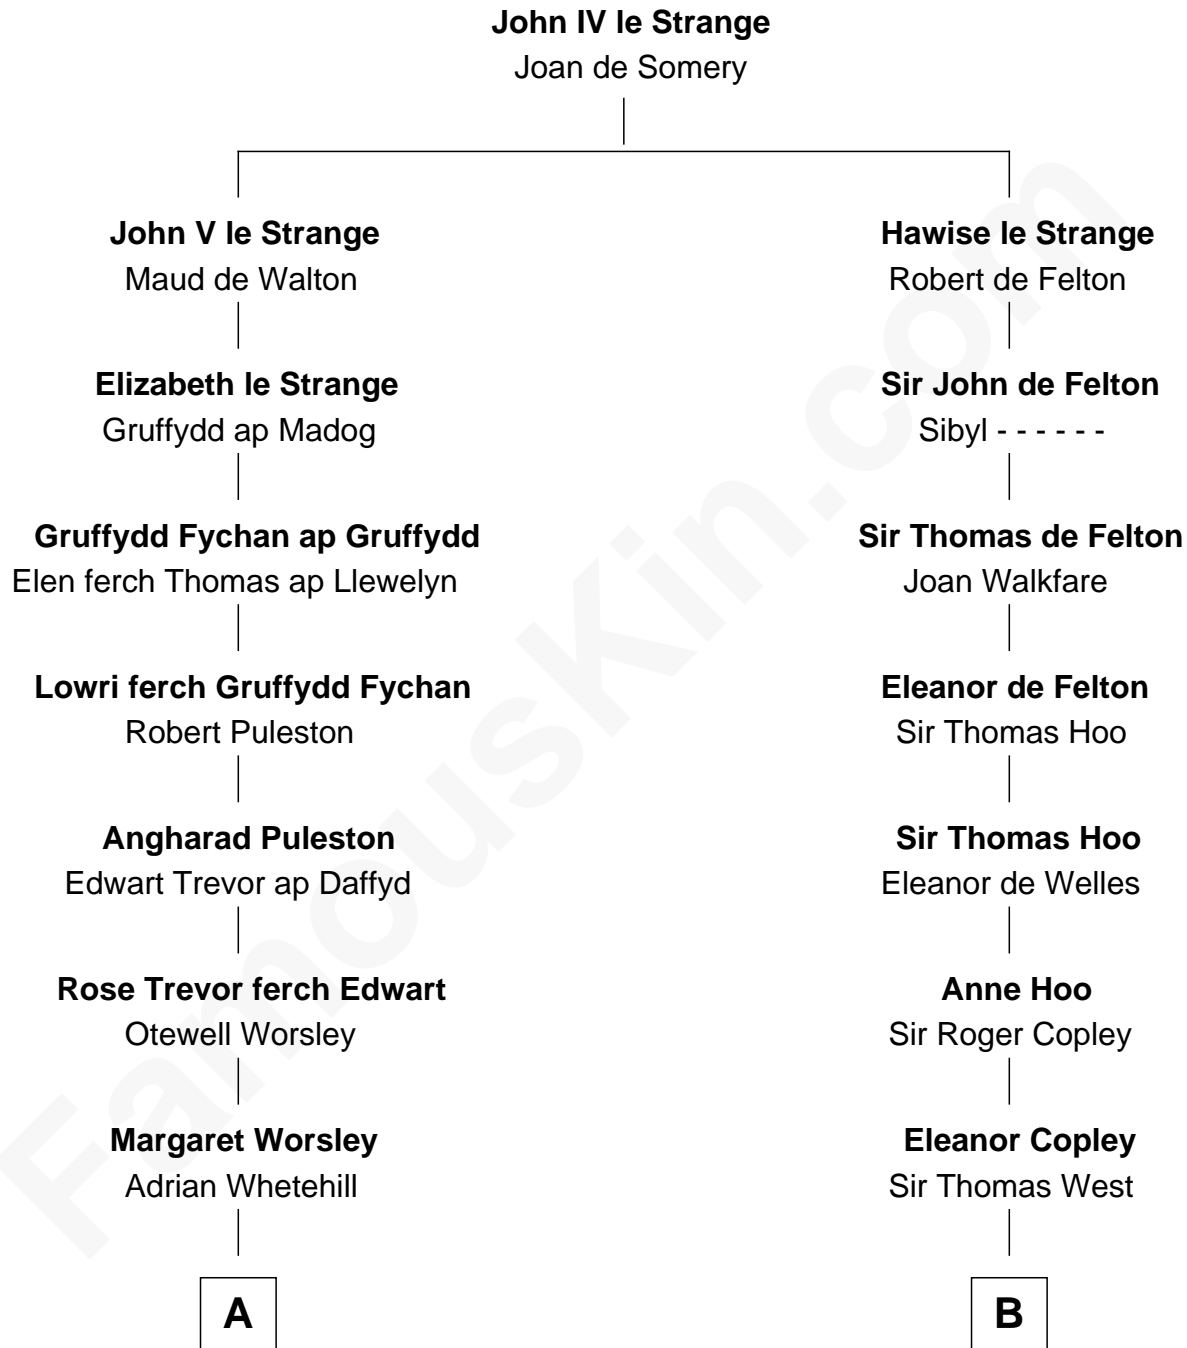

FamousKin.com

Relationship Chart of

General William Whipple

Signer of the Declaration of Independence

14th cousin 5 times removed of

John D. Rockefeller

Founder of the Standard Oil Company

C

—
Lucy Avery

Godfrey Lewis Rockefeller

—
William Avery Rockefeller

Eliza Davison

—
John D. Rockefeller

Founder of the Standard Oil Company

FamousKin.com