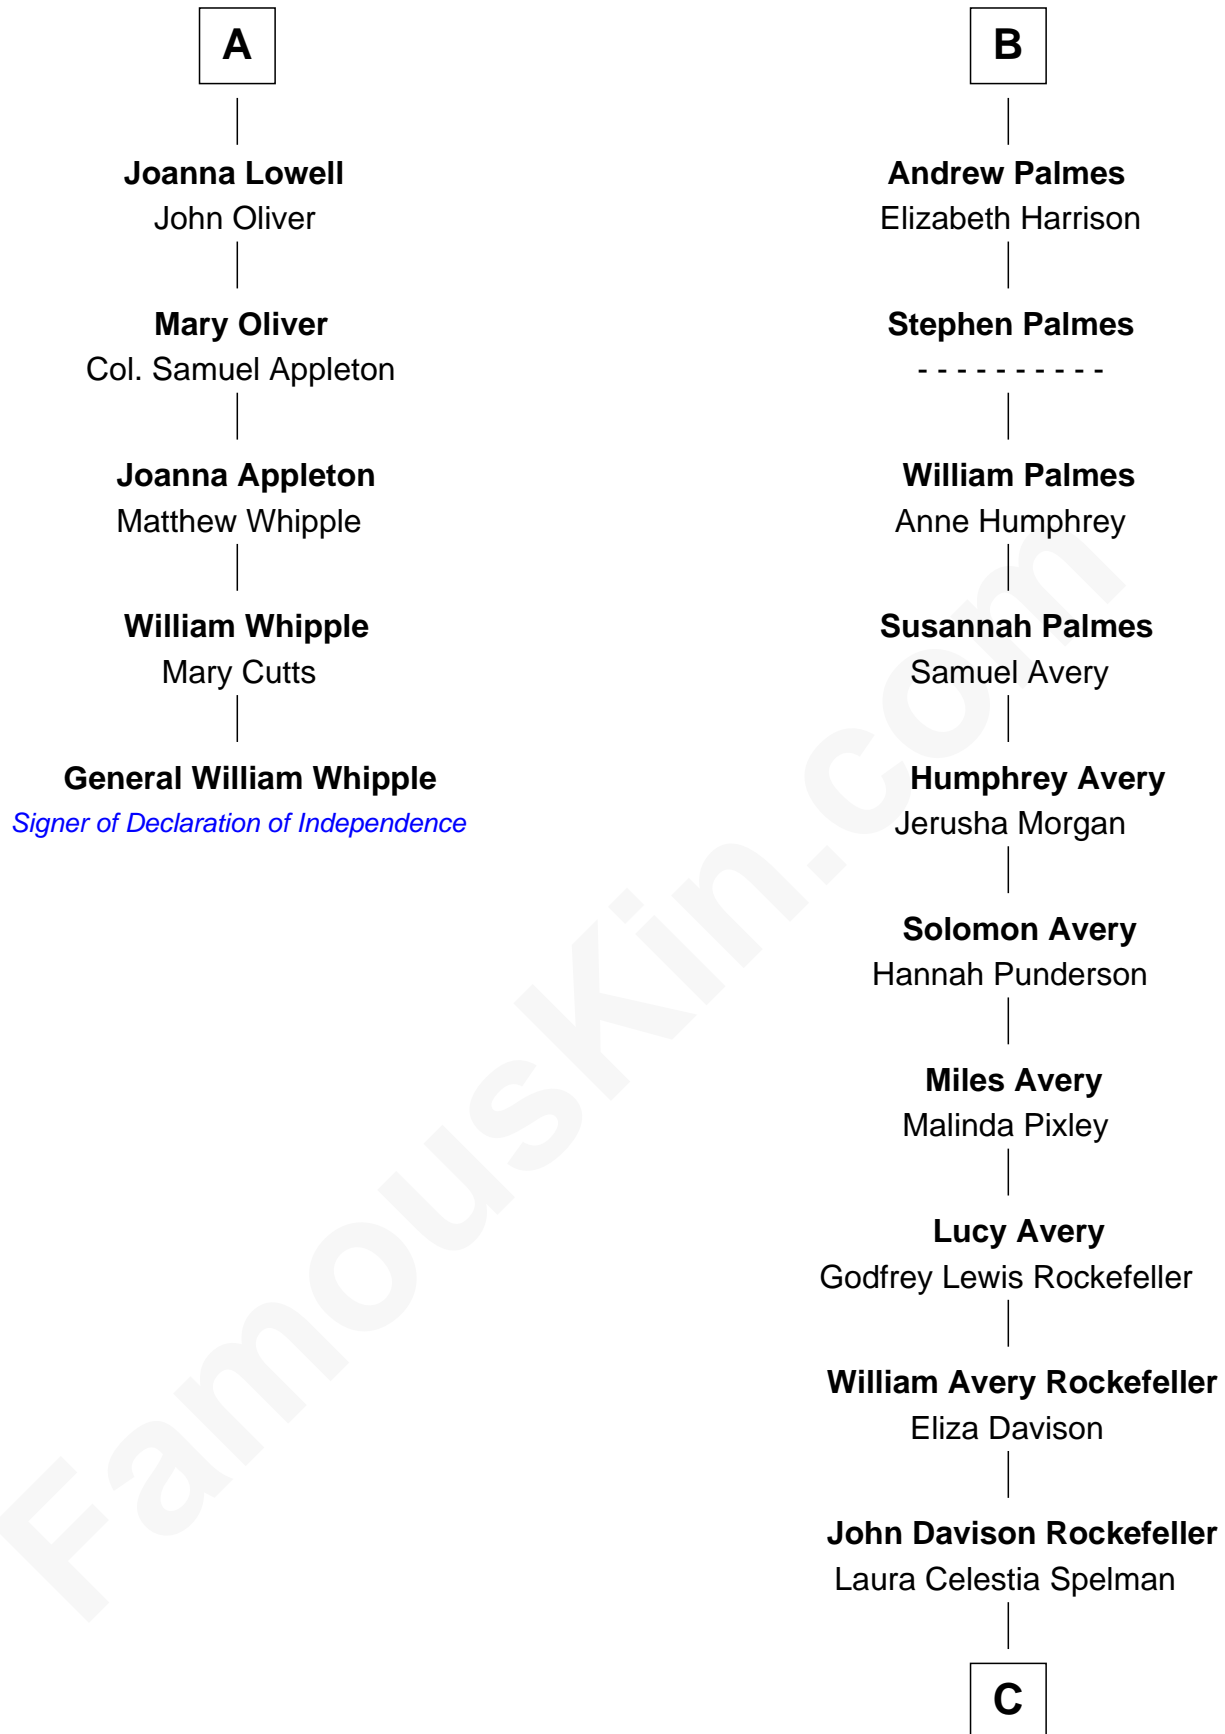

FamousKin.com

Relationship Chart of

General William Whipple

Signer of the Declaration of Independence

11th cousin 7 times removed of

Nelson Rockefeller

41st U.S. Vice-President

C

|
John Davison Rockefeller

Abby Greene Aldrich

|
Nelson Rockefeller

41st U.S. Vice-President

FamousKin.com