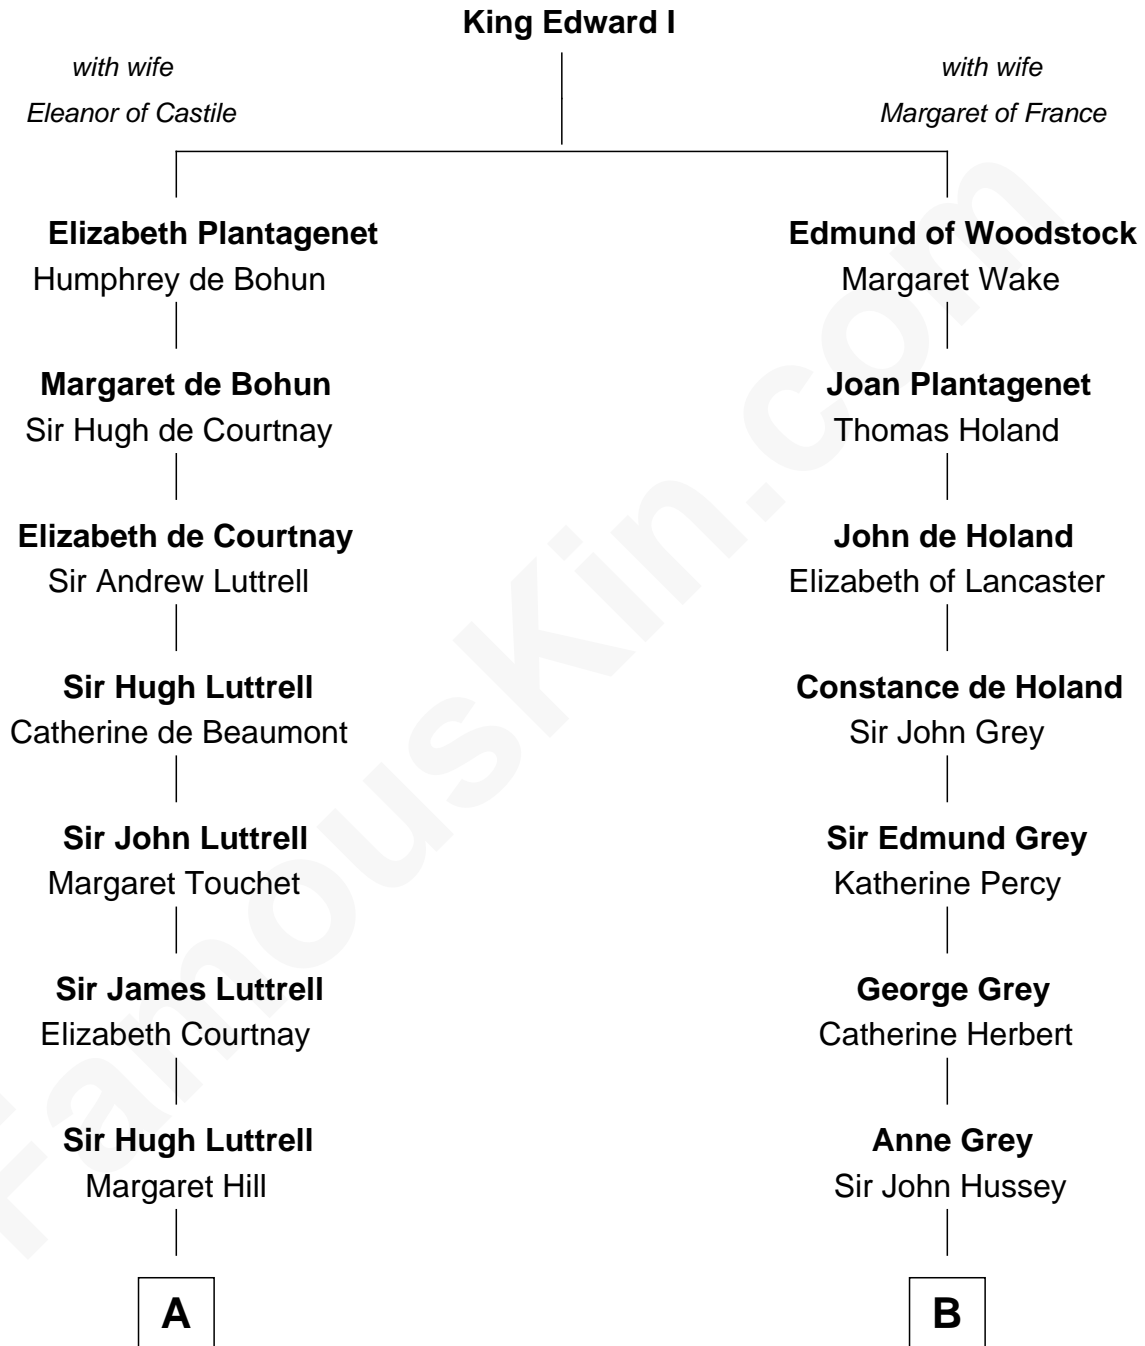

FamousKin.com

Relationship Chart of General William Whipple

Signer of the Declaration of Independence

15th cousin 5 times removed of

Camilla Parker Bowles

Queen Consort of the United Kingdom

C

George Keppel

Alice Frederica Edmonstone

Sonia Rosemary Keppel

Roland Calvert Cubitt

Rosalind Maud Cubitt

Bruce Middleton Hope Shand

Camilla Parker Bowles

Queen Consort