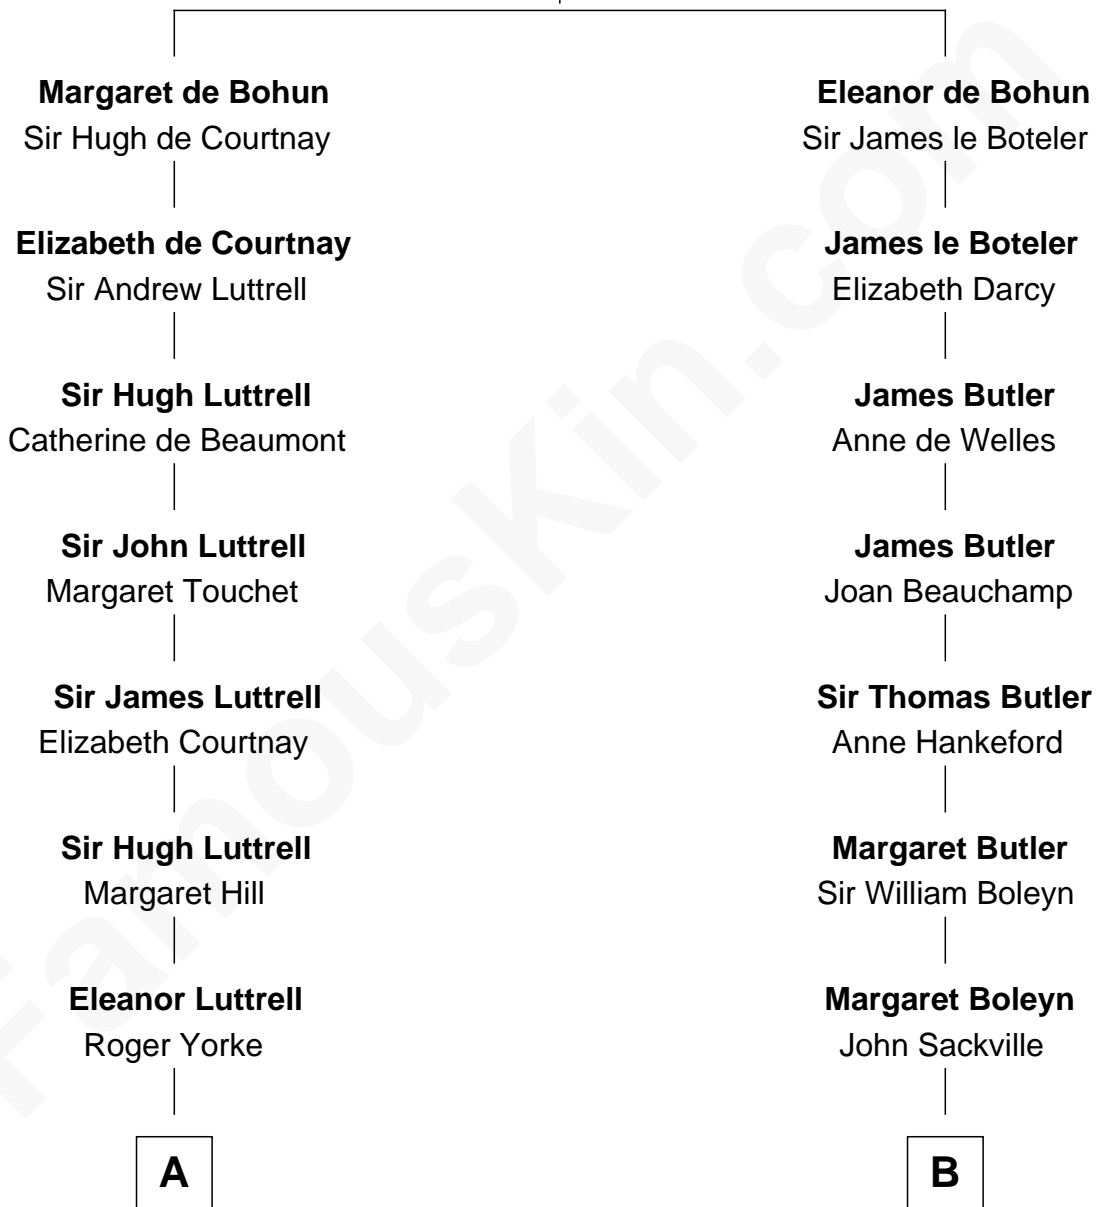

FamousKin.com

Relationship Chart of

General William Whipple

Signer of the Declaration of Independence

14th cousin 7 times removed of

Camilla Parker Bowles

Queen Consort of the United Kingdom

Humphrey de Bohun
Elizabeth Plantagenet