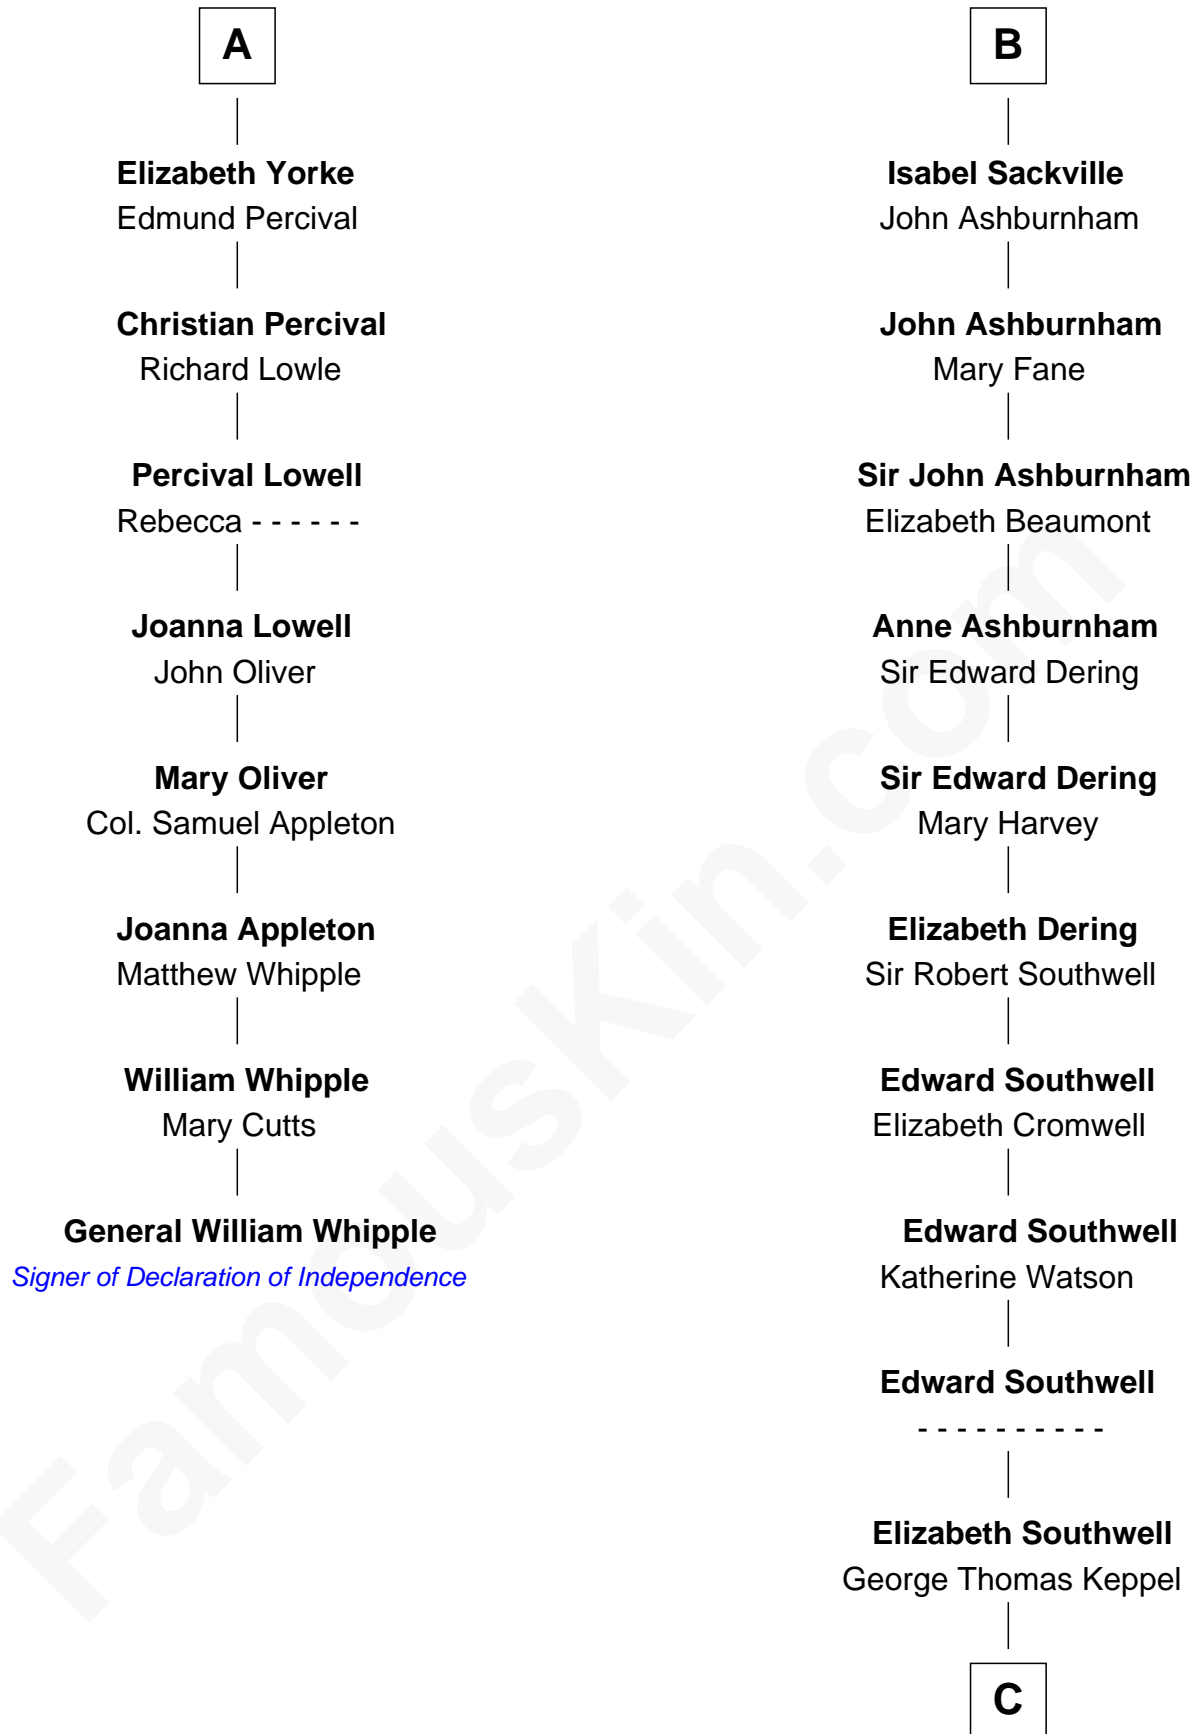

FamousKin.com

Relationship Chart of

General William Whipple

Signer of the Declaration of Independence

14th cousin 7 times removed of

Camilla Parker Bowles

Queen Consort of the United Kingdom

Humphrey de Bohun
Elizabeth Plantagenet