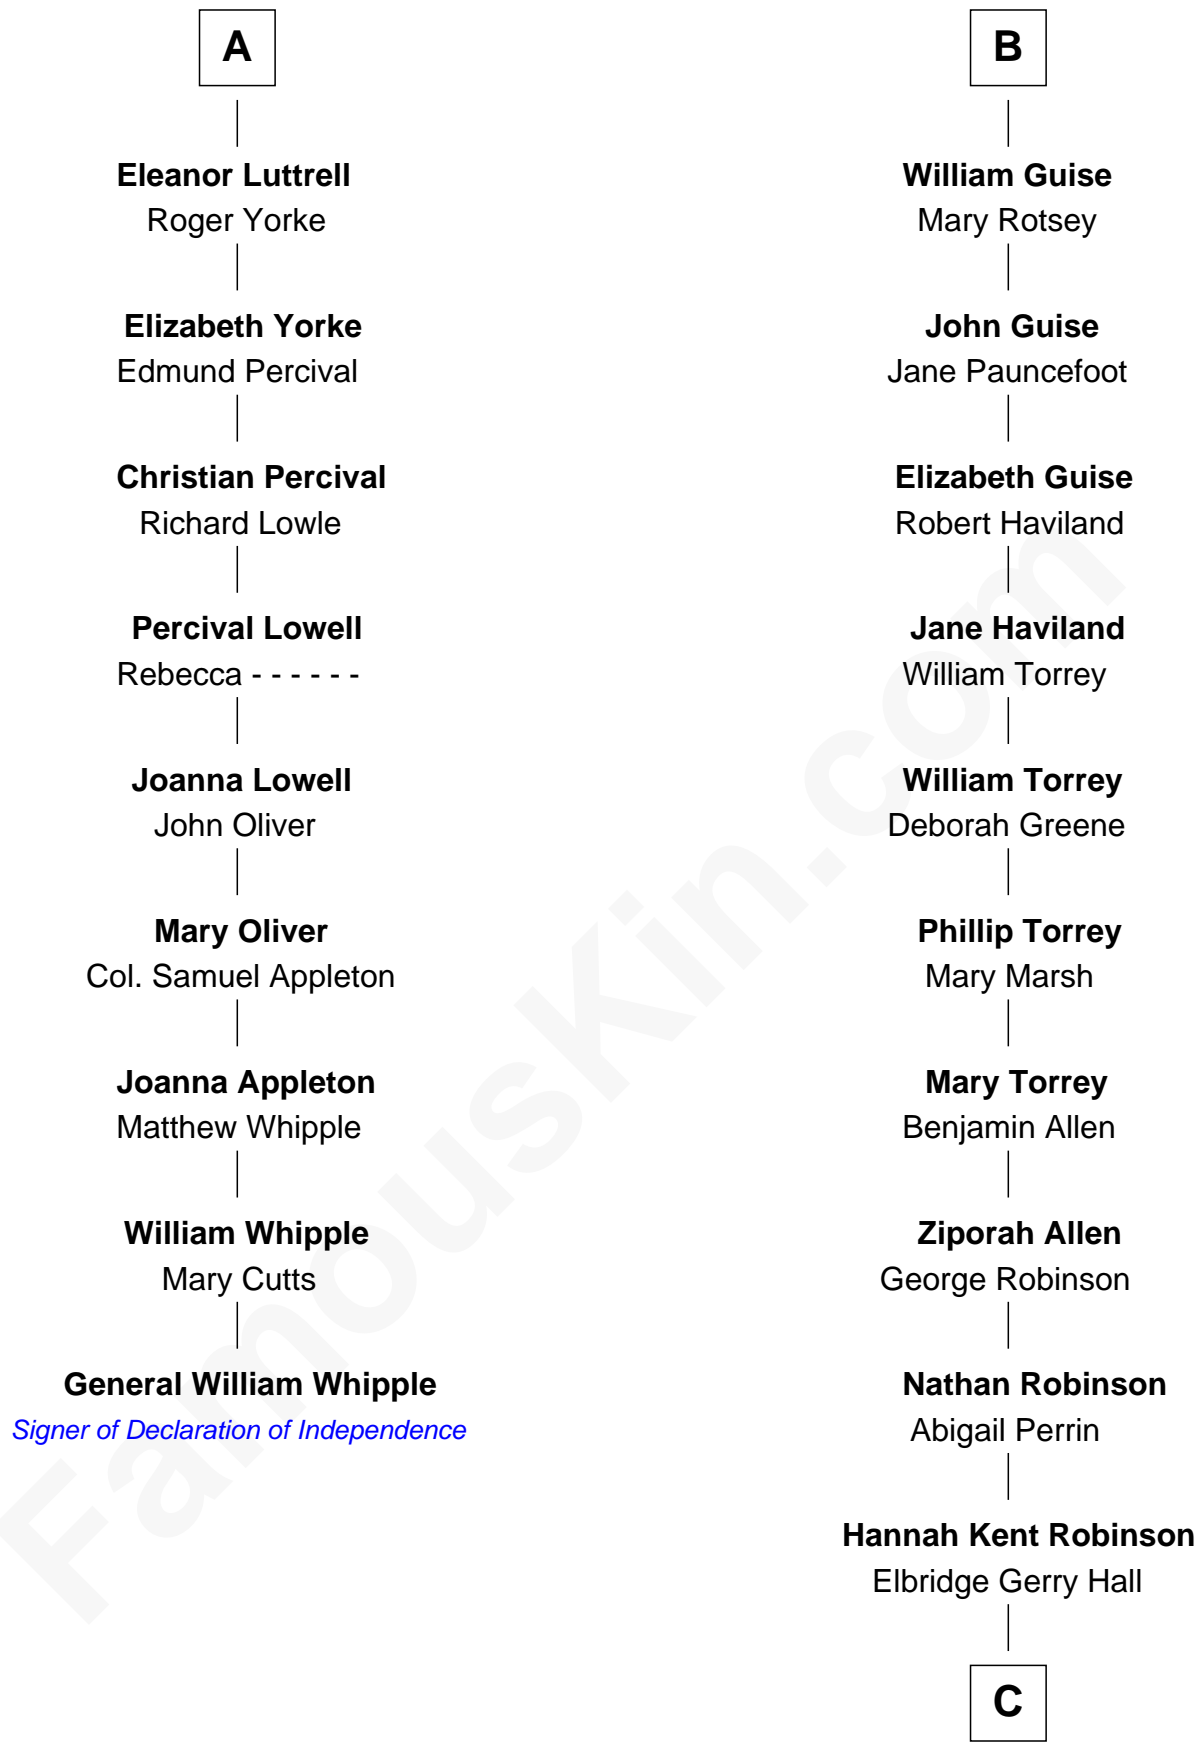

## Relationship Chart of General William Whipple

Signer of the Declaration of Independence

15th cousin 5 times removed of

**Raquel Welch**  
Movie Actress

*Signer of Declaration of Independence*

C

**Justin Smith Hall**  
Sarah Mehitable Stanford

**Emery Stanford Hall**  
Clara Louise Adams

**Josephine Sarah Hall**  
Armando Carlos Tejada

**Raquel Welch**  
*aka Raquel Welch*