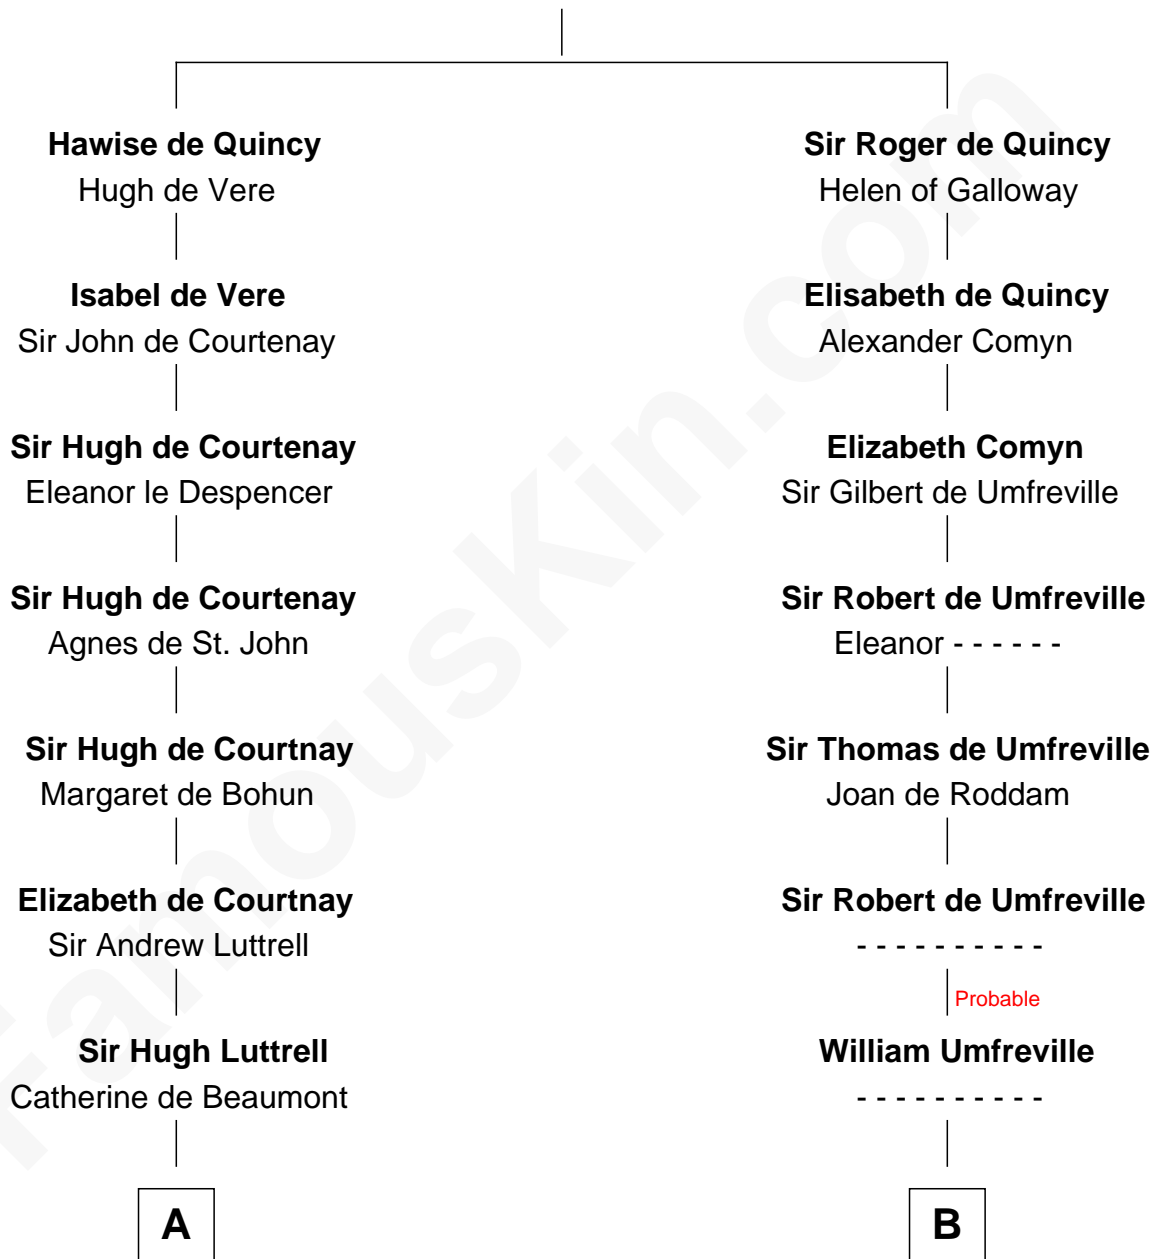

FamousKin.com

Relationship Chart of

General William Whipple

Signer of the Declaration of Independence

18th cousin 1 time removed of

Helen (Herron) Taft

First Lady of President William H. Taft

Saher de Quincy
Margaret de Beaumont

C

William Whipple

Mary Cutts

General William Whipple

Signer of Declaration of Independence

D

Maria Clinton

Ela Collins

Harriet Anne Collins

John Williamson Herron

Helen (Herron) Taft

First Lady of William H. Taft

FamousKin.com