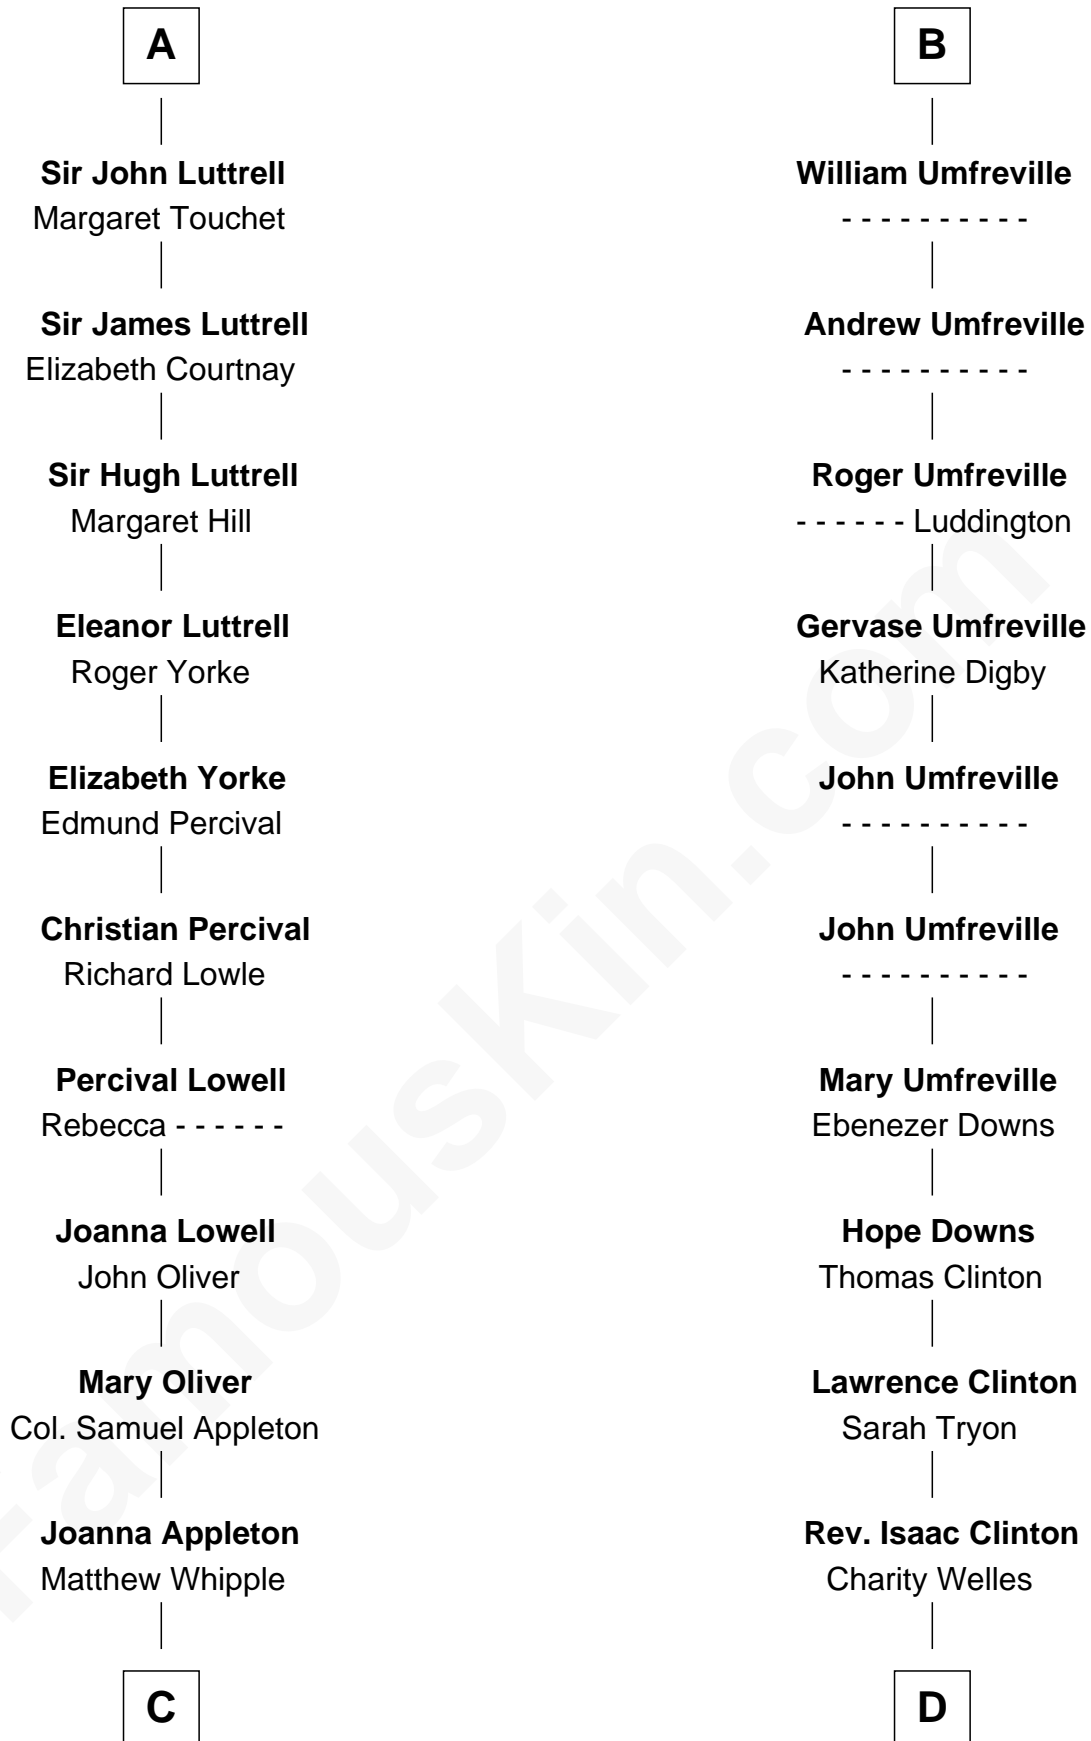

FamousKin.com

Relationship Chart of

General William Whipple

Signer of the Declaration of Independence

18th cousin 1 time removed of

Helen (Herron) Taft

First Lady of President William H. Taft

Saher de Quincy
Margaret de Beaumont

C

William Whipple

Mary Cutts

General William Whipple

Signer of Declaration of Independence

D

Maria Clinton

Ela Collins

Harriet Anne Collins

John Williamson Herron

Helen (Herron) Taft

First Lady of William H. Taft

FamousKin.com