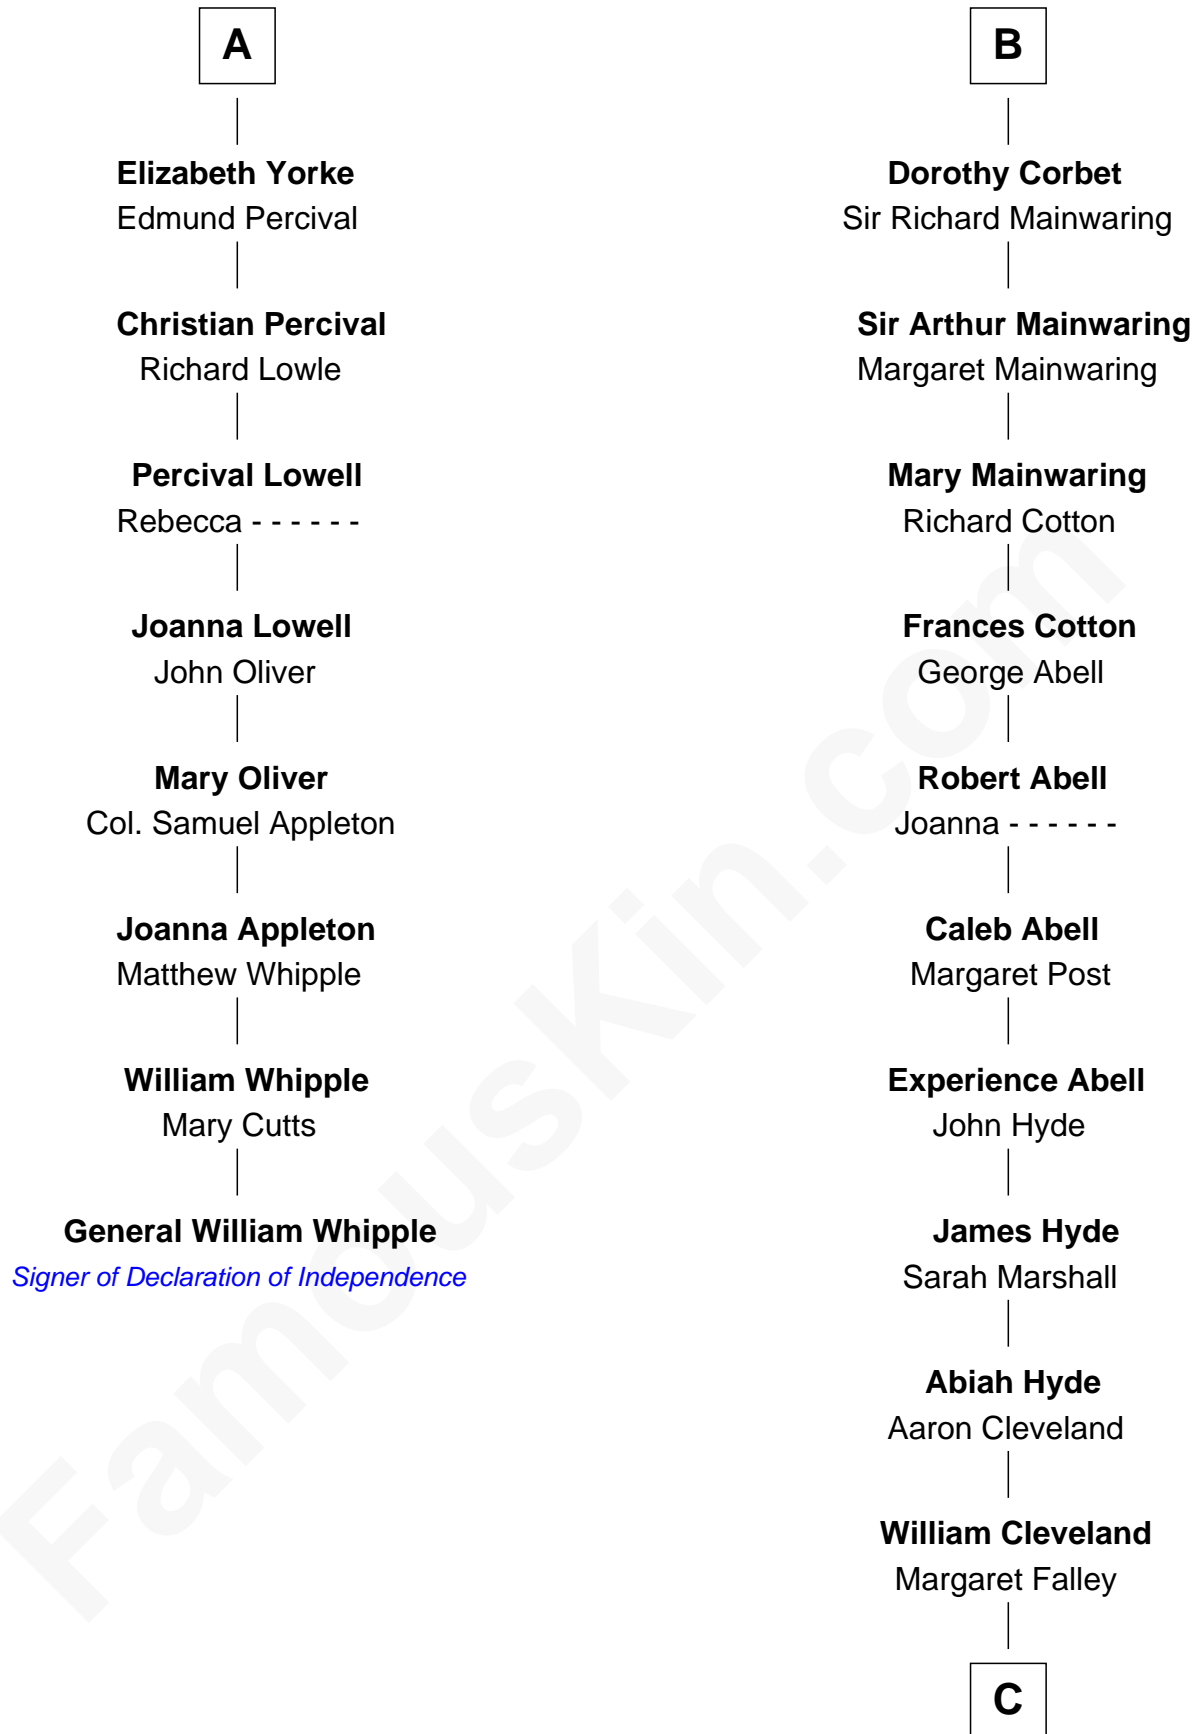

## Relationship Chart of

### General William Whipple

*Signer of the Declaration of Independence*

14th cousin 4 times removed of

### Grover Cleveland

*22nd and 24th U.S. President*

**Humphrey de Bohun**  
Elizabeth Plantagenet

C

Rev. Richard Falley Cleveland

Ann Neal

Grover Cleveland

*22nd and 24th U.S. President*