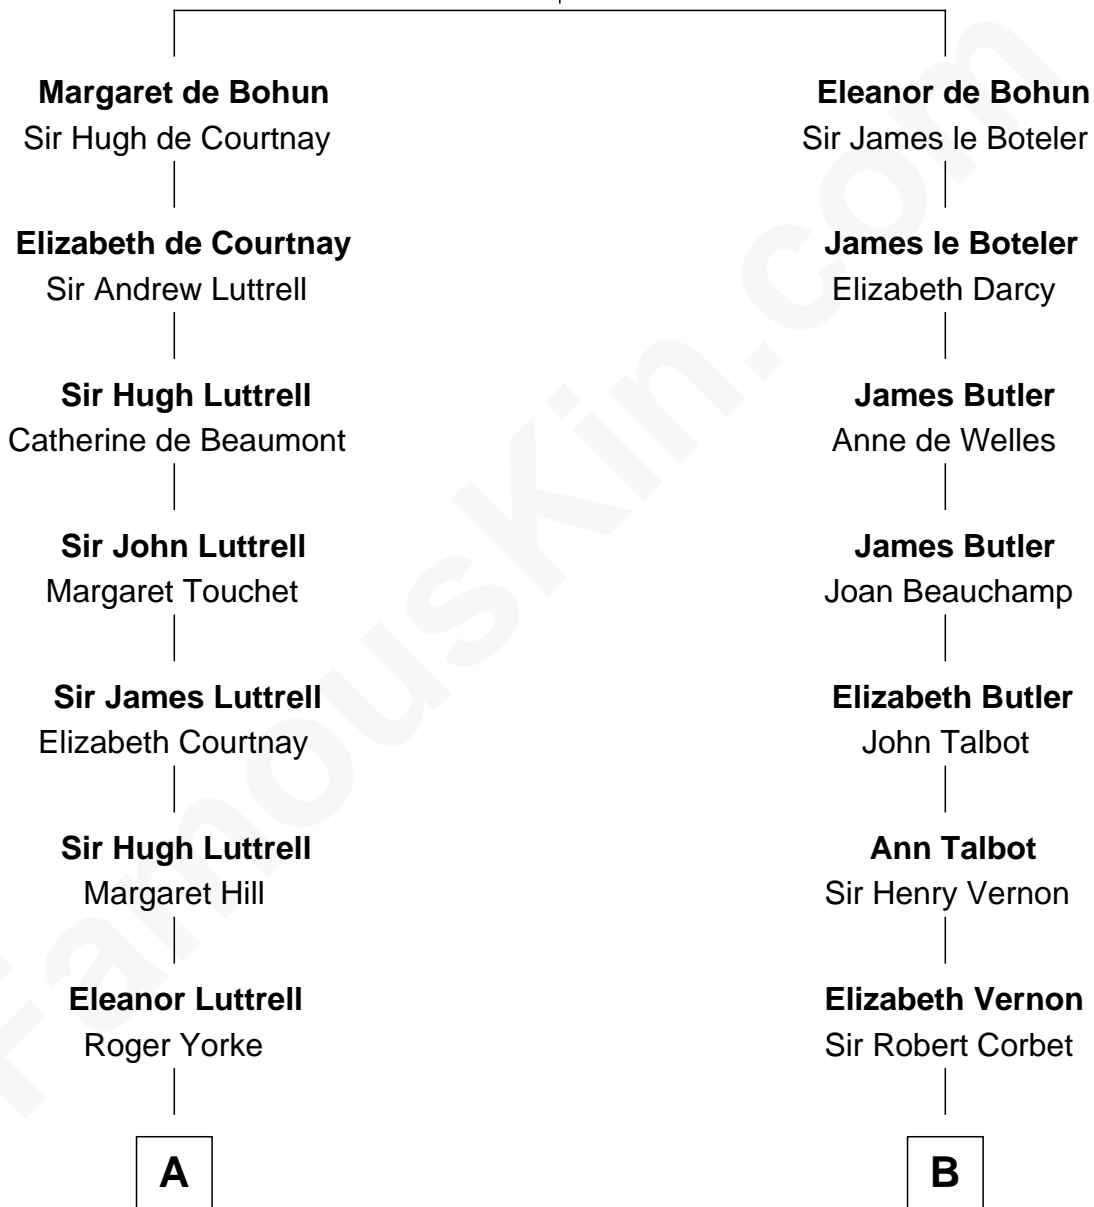

## Relationship Chart of

### General William Whipple

*Signer of the Declaration of Independence*

14th cousin 4 times removed of

### Grover Cleveland

*22nd and 24th U.S. President*

**Humphrey de Bohun**  
Elizabeth Plantagenet

C

Rev. Richard Falley Cleveland

Ann Neal

Grover Cleveland

*22nd and 24th U.S. President*