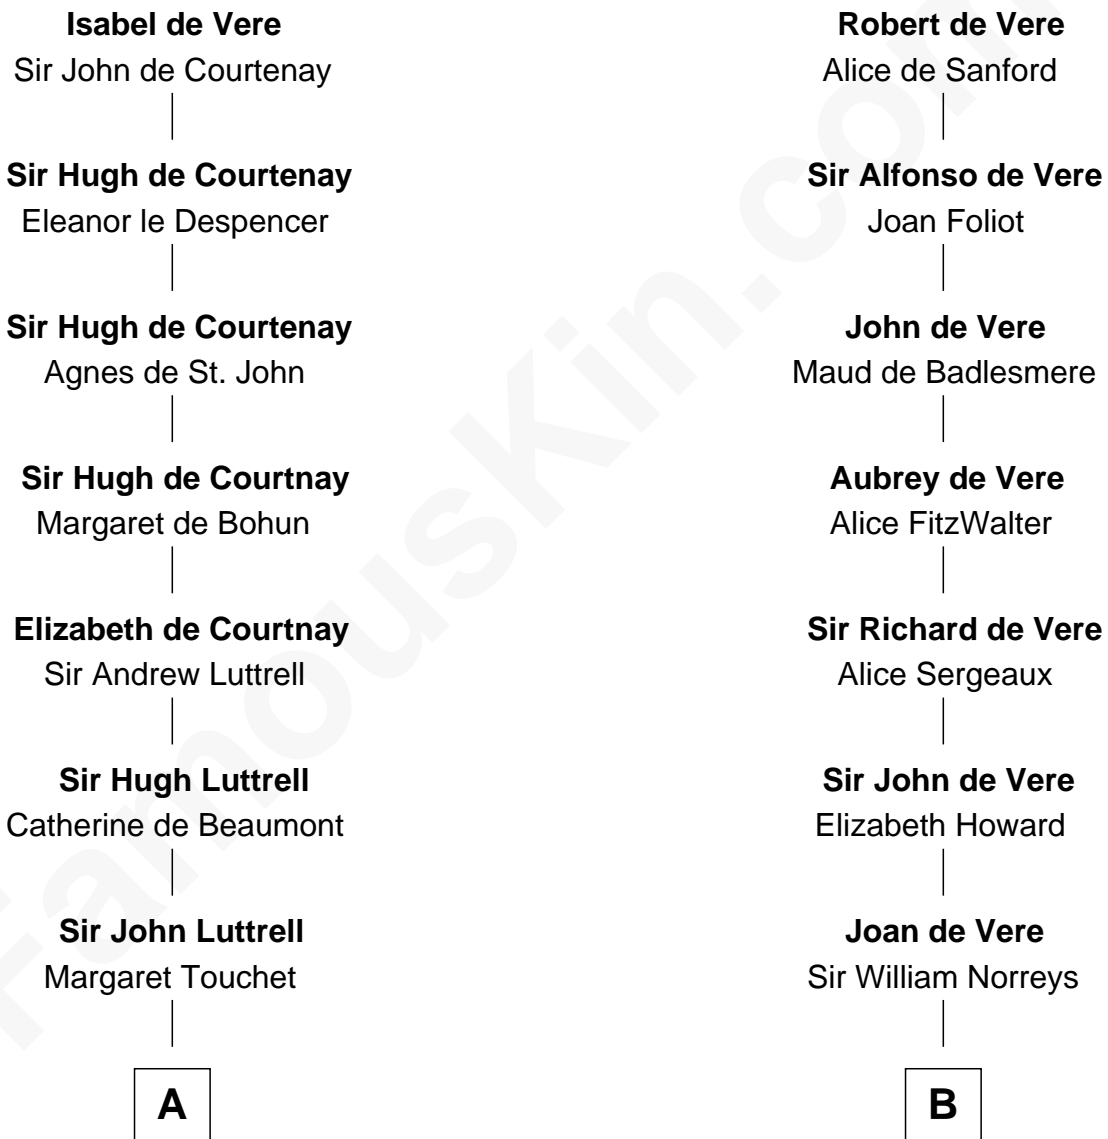

## Relationship Chart of General William Whipple

*Signer of the Declaration of Independence*

17th cousin 4 times removed of

**Lou (Henry) Hoover**

*First Lady of President Herbert Hoover*

**Hugh de Vere**  
Hawise de Quincy

**C**

**Polly Goffe**

Josiah Wallace

**Nancy M. Wallace**

John Scobey

**Philomelia Sophia Scobey**

Phineas Weed

**Florence Ida Weed**