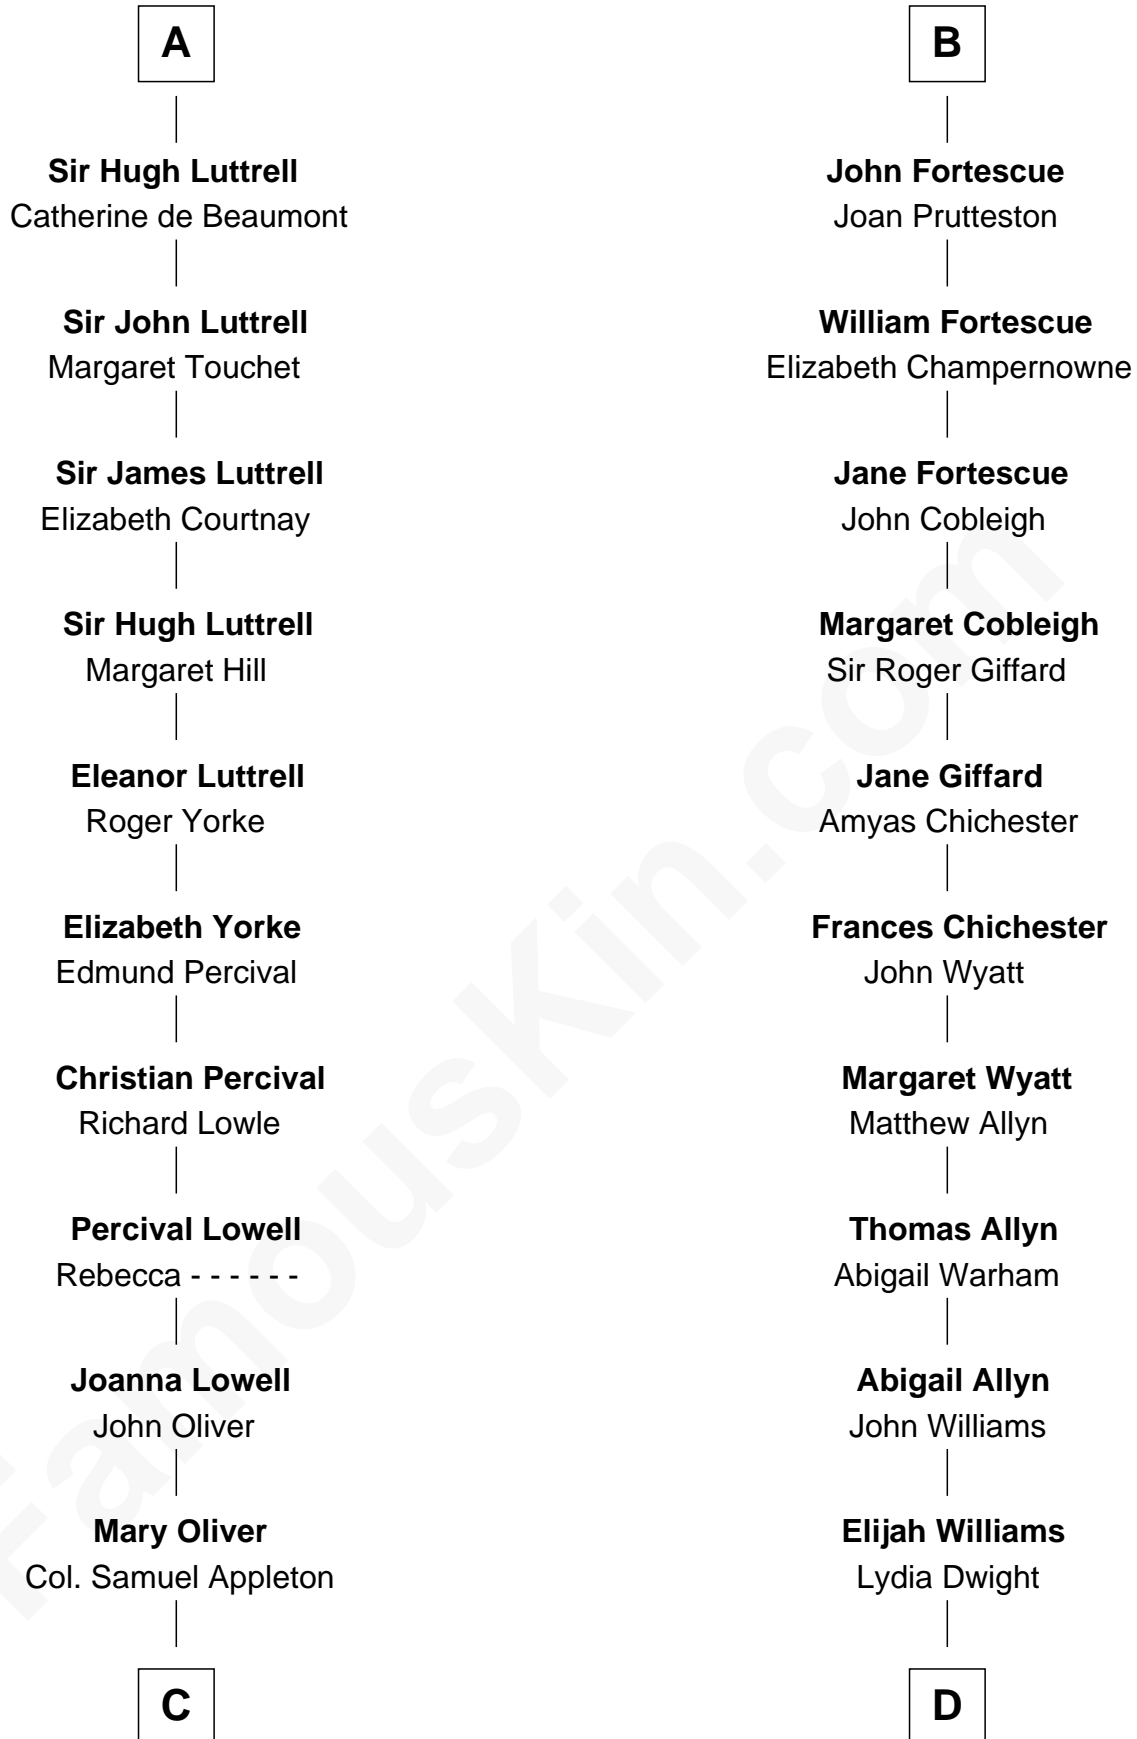

FamousKin.com

Relationship Chart of General William Whipple

Signer of the Declaration of Independence

19th cousin 2 times removed of

Ellen Louise (Axson) Wilson

First Lady of President Woodrow Wilson

Sir Geoffrey FitzPiers

Sir Humphrey de Beauchamp
Sibyl Oliver

Humphrey de Bohun
Maud de Fiennes

Sir John Beauchamp
Joan - - - - -

Humphrey de Bohun
Elizabeth Plantagenet

Sir John Beauchamp
Margaret Whalesburgh

Margaret de Bohun
Sir Hugh de Courtnay

Elizabeth Beauchamp
William Fortescue

Elizabeth de Courtnay
Sir Andrew Luttrell

William Fortescue
Matilda Falwell

A

B

C

Joanna Appleton
Matthew Whipple

William Whipple
Mary Cutts