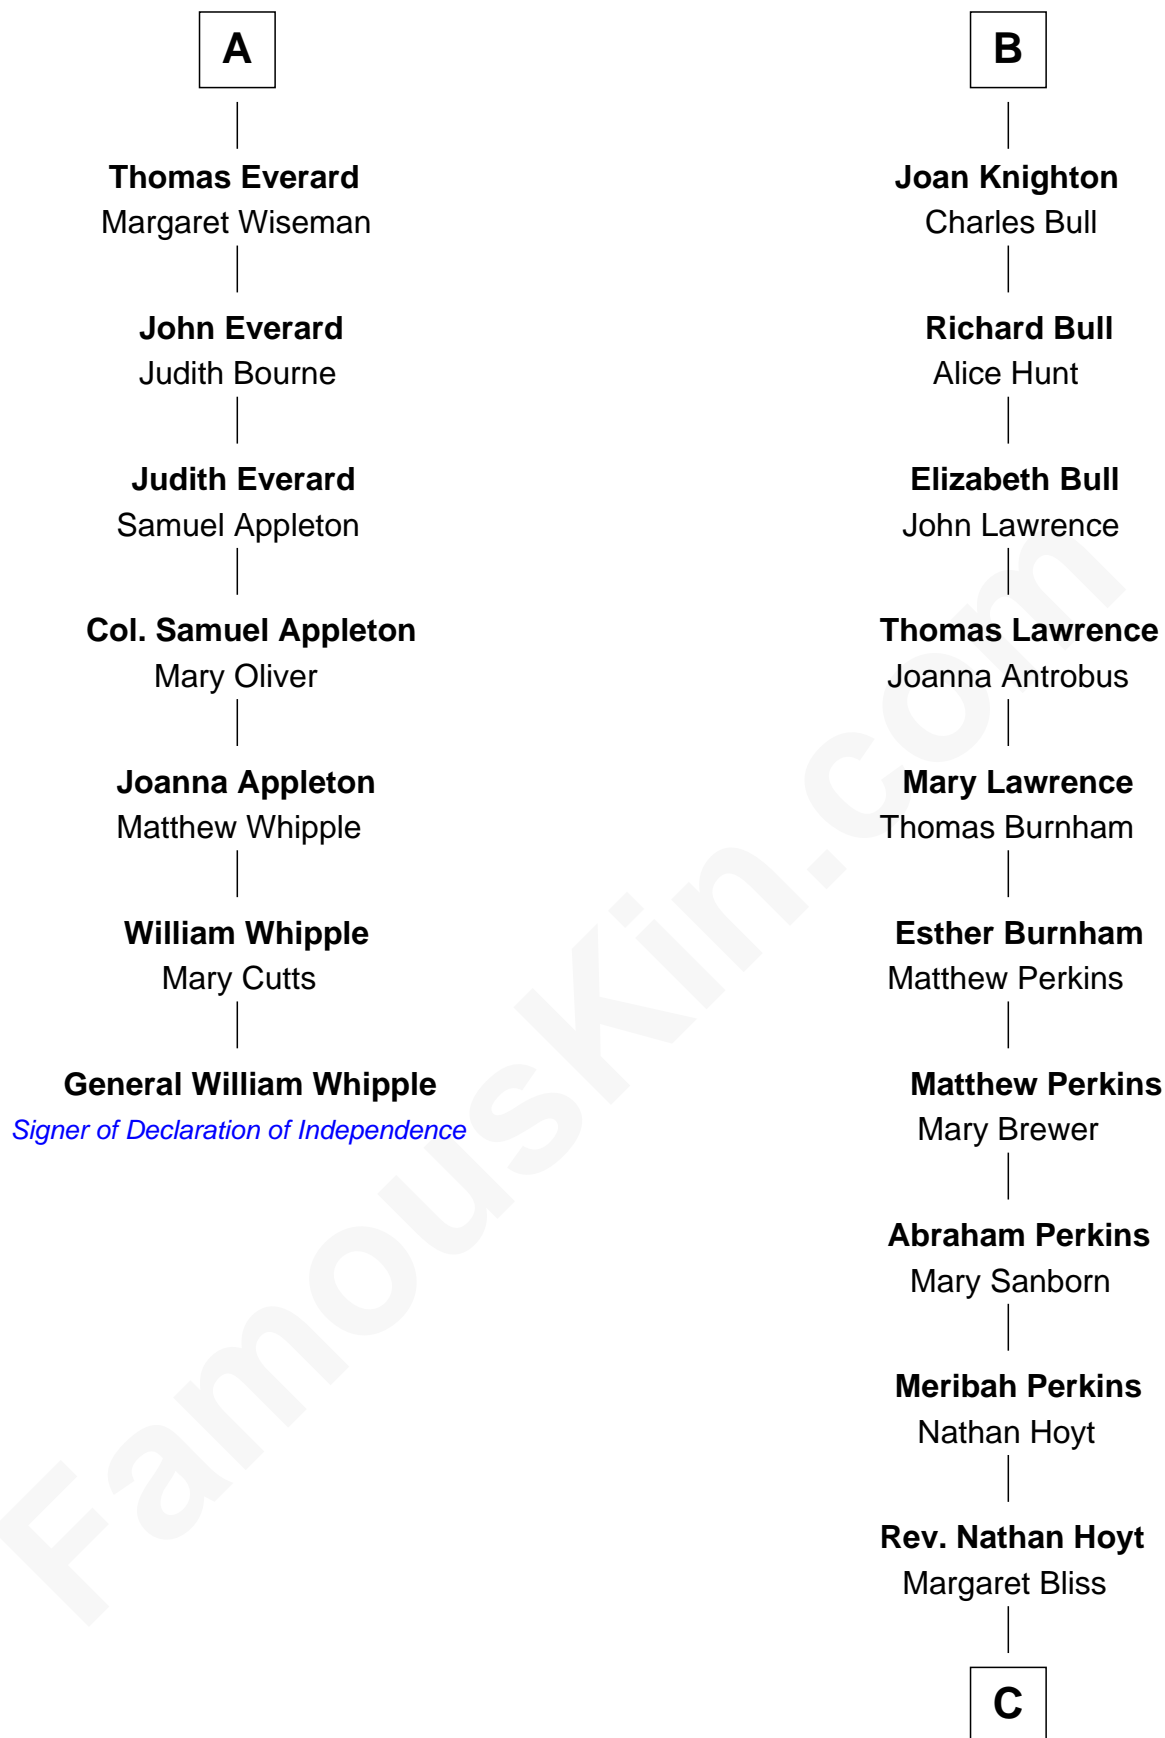

## Relationship Chart of General William Whipple

*Signer of the Declaration of Independence*

13th cousin 5 times removed of

## Ellen Louise (Axson) Wilson

*First Lady of President Woodrow Wilson*

C

**Margaret Jane Hoyt**  
Rev. Samuel Edward Axson

**Ellen Louise (Axson) Wilson**  
*First Lady of Woodrow Wilson*

FamousKin.com