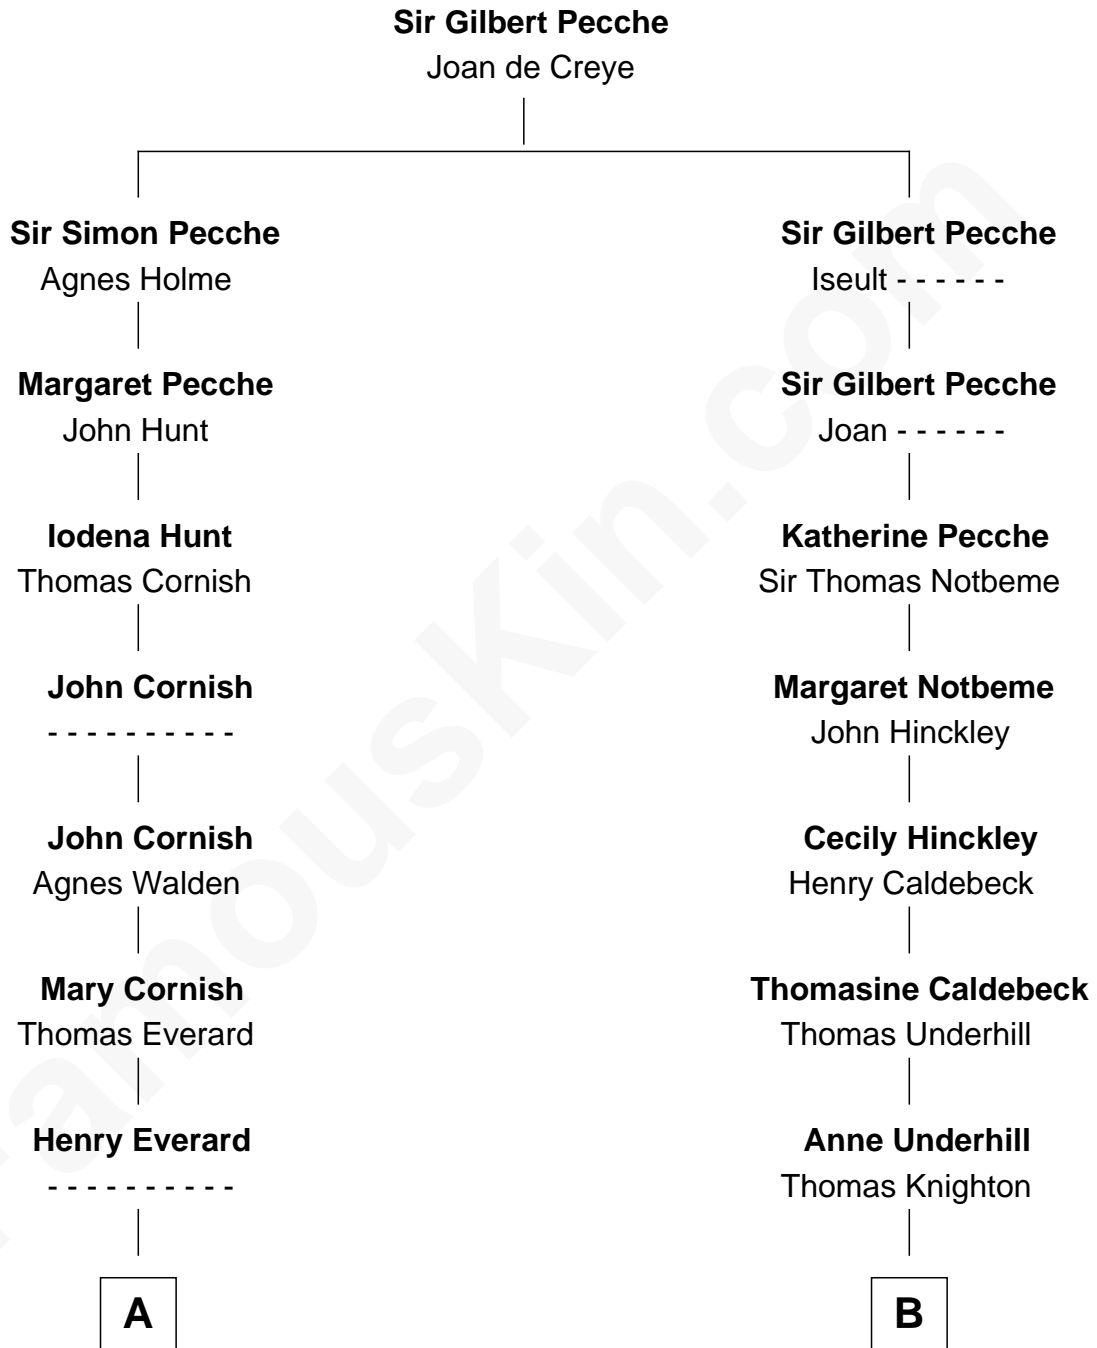

# FamousKin.com

## Relationship Chart of General William Whipple

*Signer of the Declaration of Independence*

13th cousin 5 times removed of

## Ellen Louise (Axson) Wilson

*First Lady of President Woodrow Wilson*

C

**Margaret Jane Hoyt**  
Rev. Samuel Edward Axson

**Ellen Louise (Axson) Wilson**  
*First Lady of Woodrow Wilson*

FamousKin.com