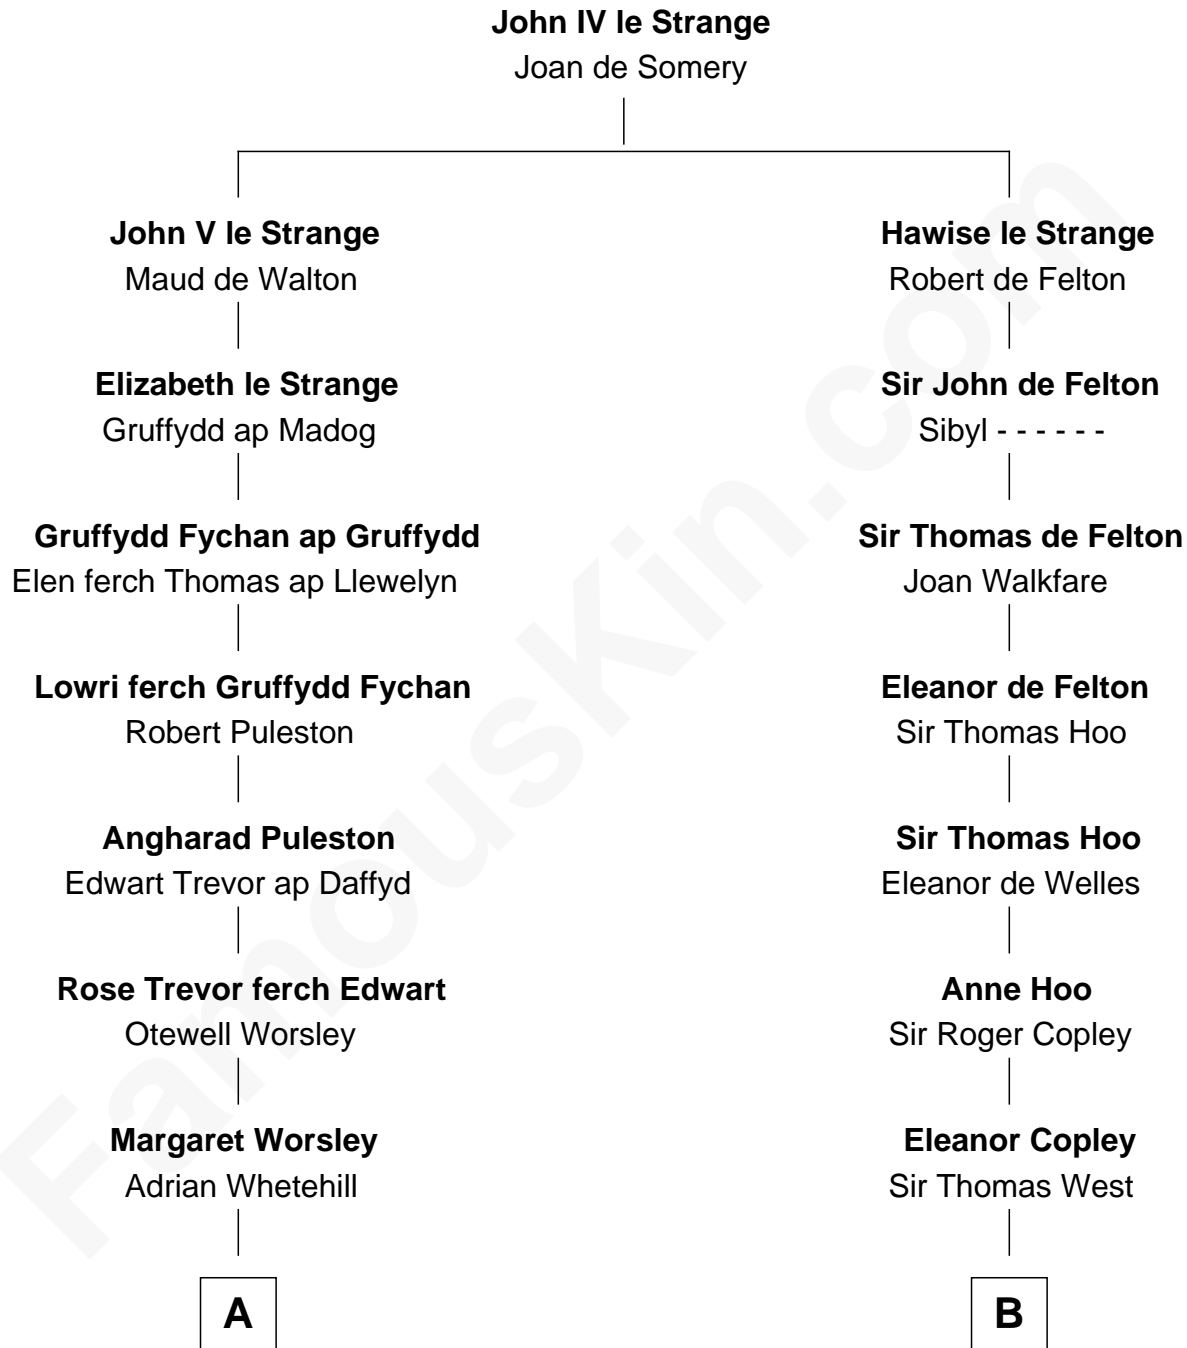

FamousKin.com
Relationship Chart of
General William Whipple

Signer of the Declaration of Independence

14th cousin 5 times removed of

Edith (Bolling) Wilson

First Lady of President Woodrow Wilson

C

Archibald Bolling

Anne E. Wigginton

William Holcombe Bolling

Sarah Spiers White

Edith (Bolling) Wilson

First Lady of Woodrow Wilson

FamousKin.com