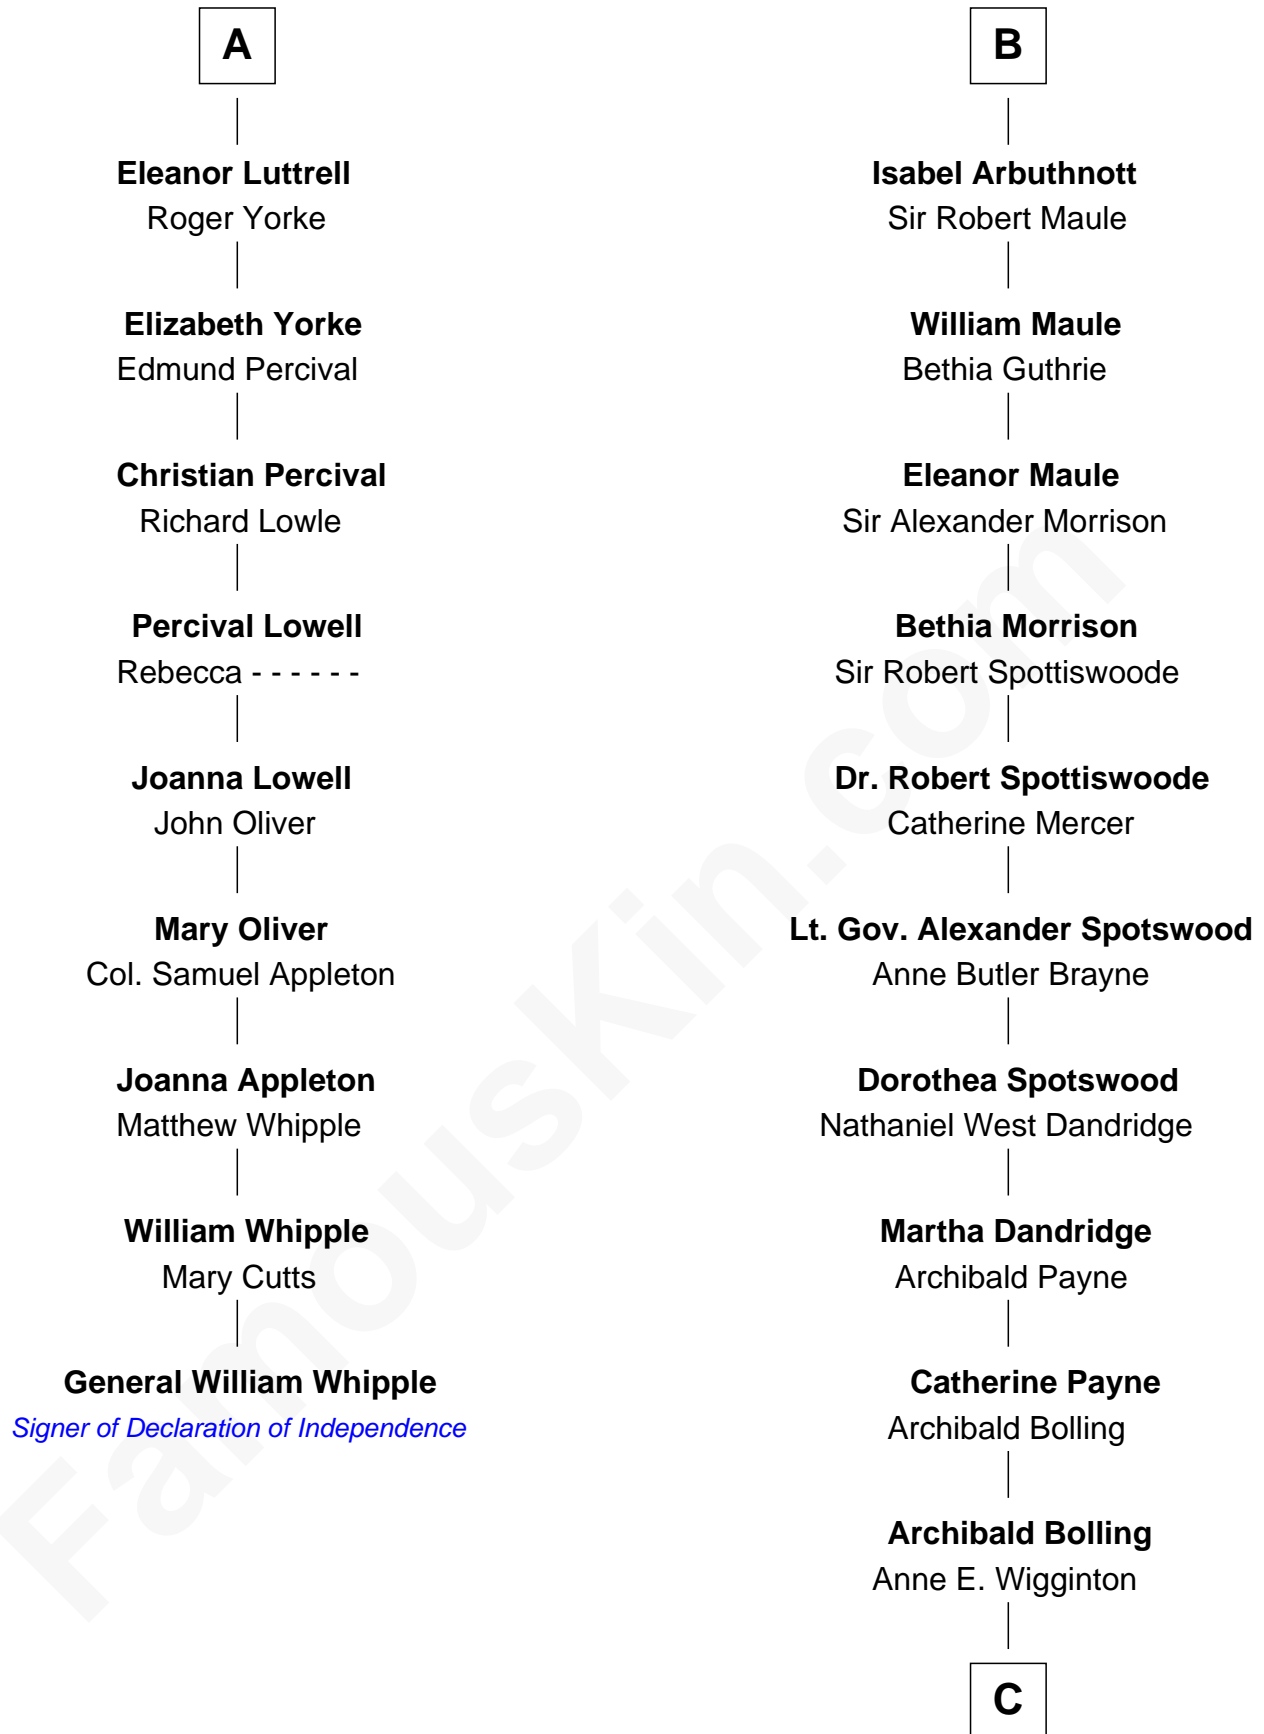

FamousKin.com

Relationship Chart of General William Whipple

Signer of the Declaration of Independence

15th cousin 3 times removed of

Edith (Bolling) Wilson

First Lady of President Woodrow Wilson

C

William Holcombe Bolling

Sarah Spiers White

Edith (Bolling) Wilson

First Lady of Woodrow Wilson

FamousKin.com