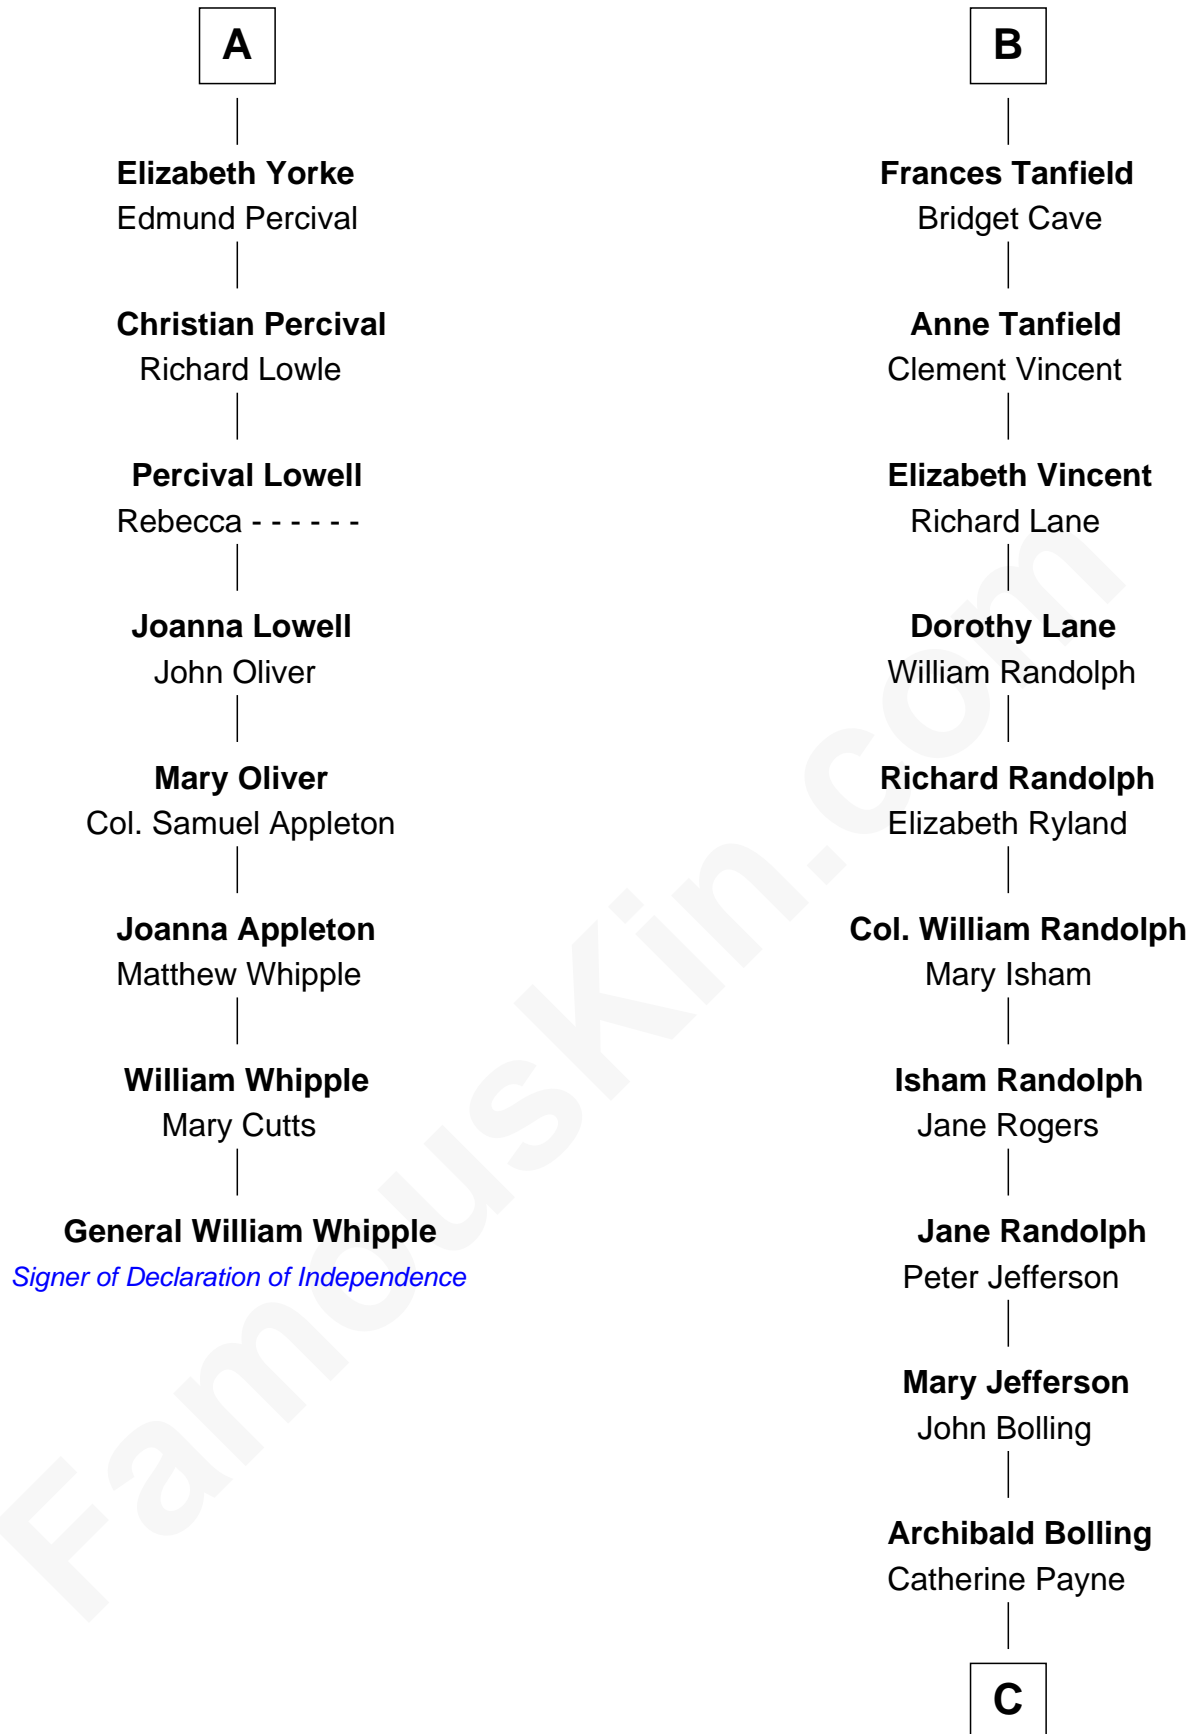

## Relationship Chart of

### General William Whipple

*Signer of the Declaration of Independence*

14th cousin 5 times removed of

### Edith (Bolling) Wilson

*First Lady of President Woodrow Wilson*

**Humphrey de Bohun**  
Elizabeth Plantagenet

C

Archibald Bolling

Anne E. Wigginton

William Holcombe Bolling

Sarah Spiers White