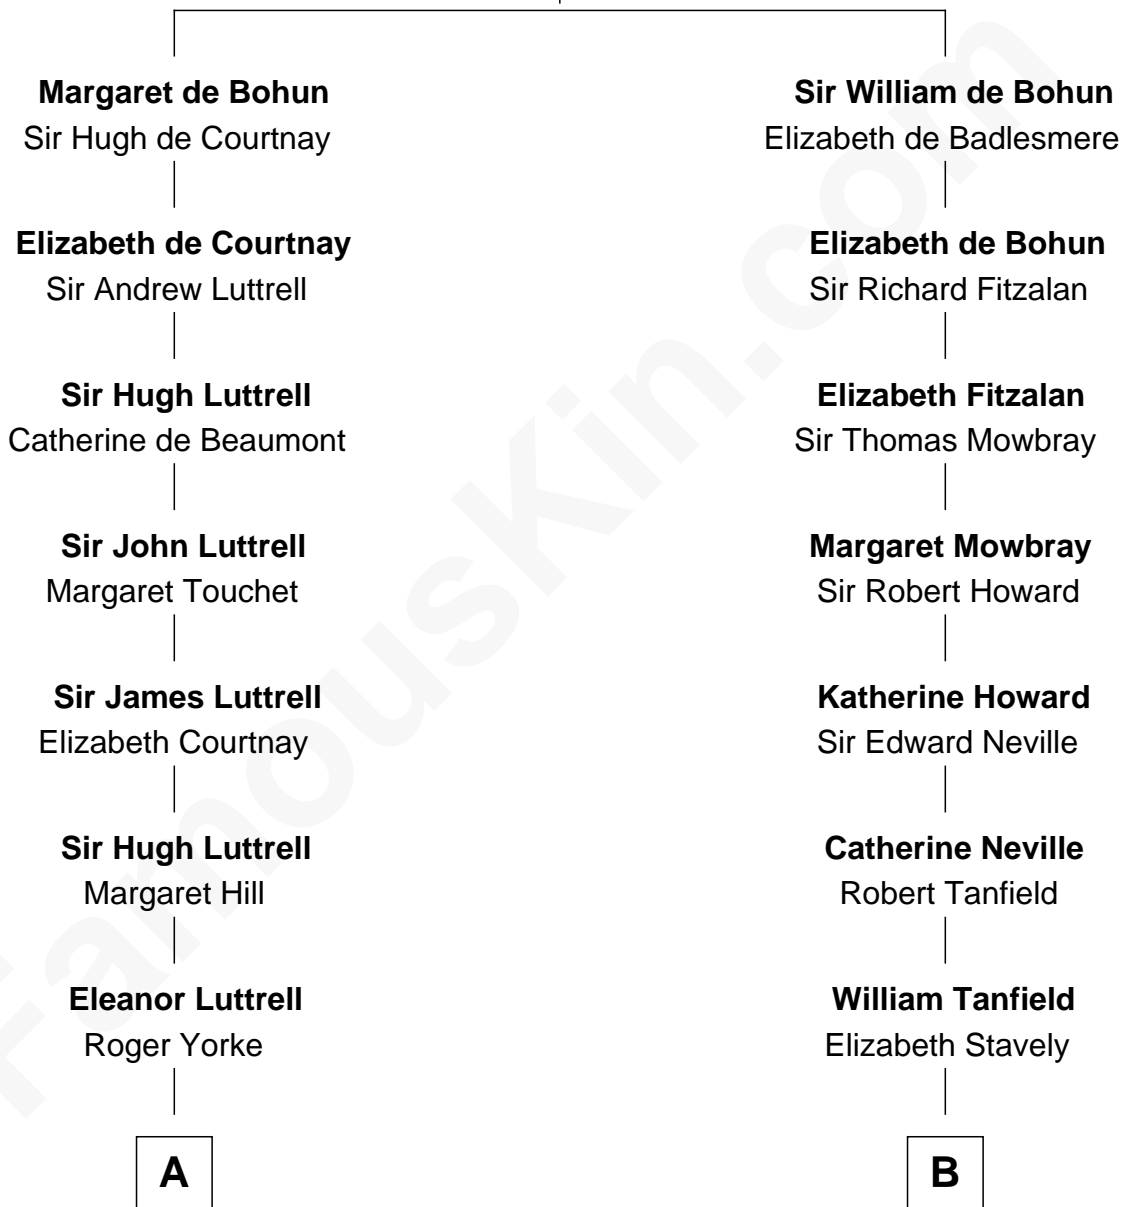

FamousKin.com

Relationship Chart of

General William Whipple

Signer of the Declaration of Independence

14th cousin 4 times removed of

William Fishback

17th Governor of Arkansas

Humphrey de Bohun
Elizabeth Plantagenet

C

|
Sophia Ann Yates
Frederick Fishback

|
William Fishback
17th Governor of Arkansas

FamousKin.com