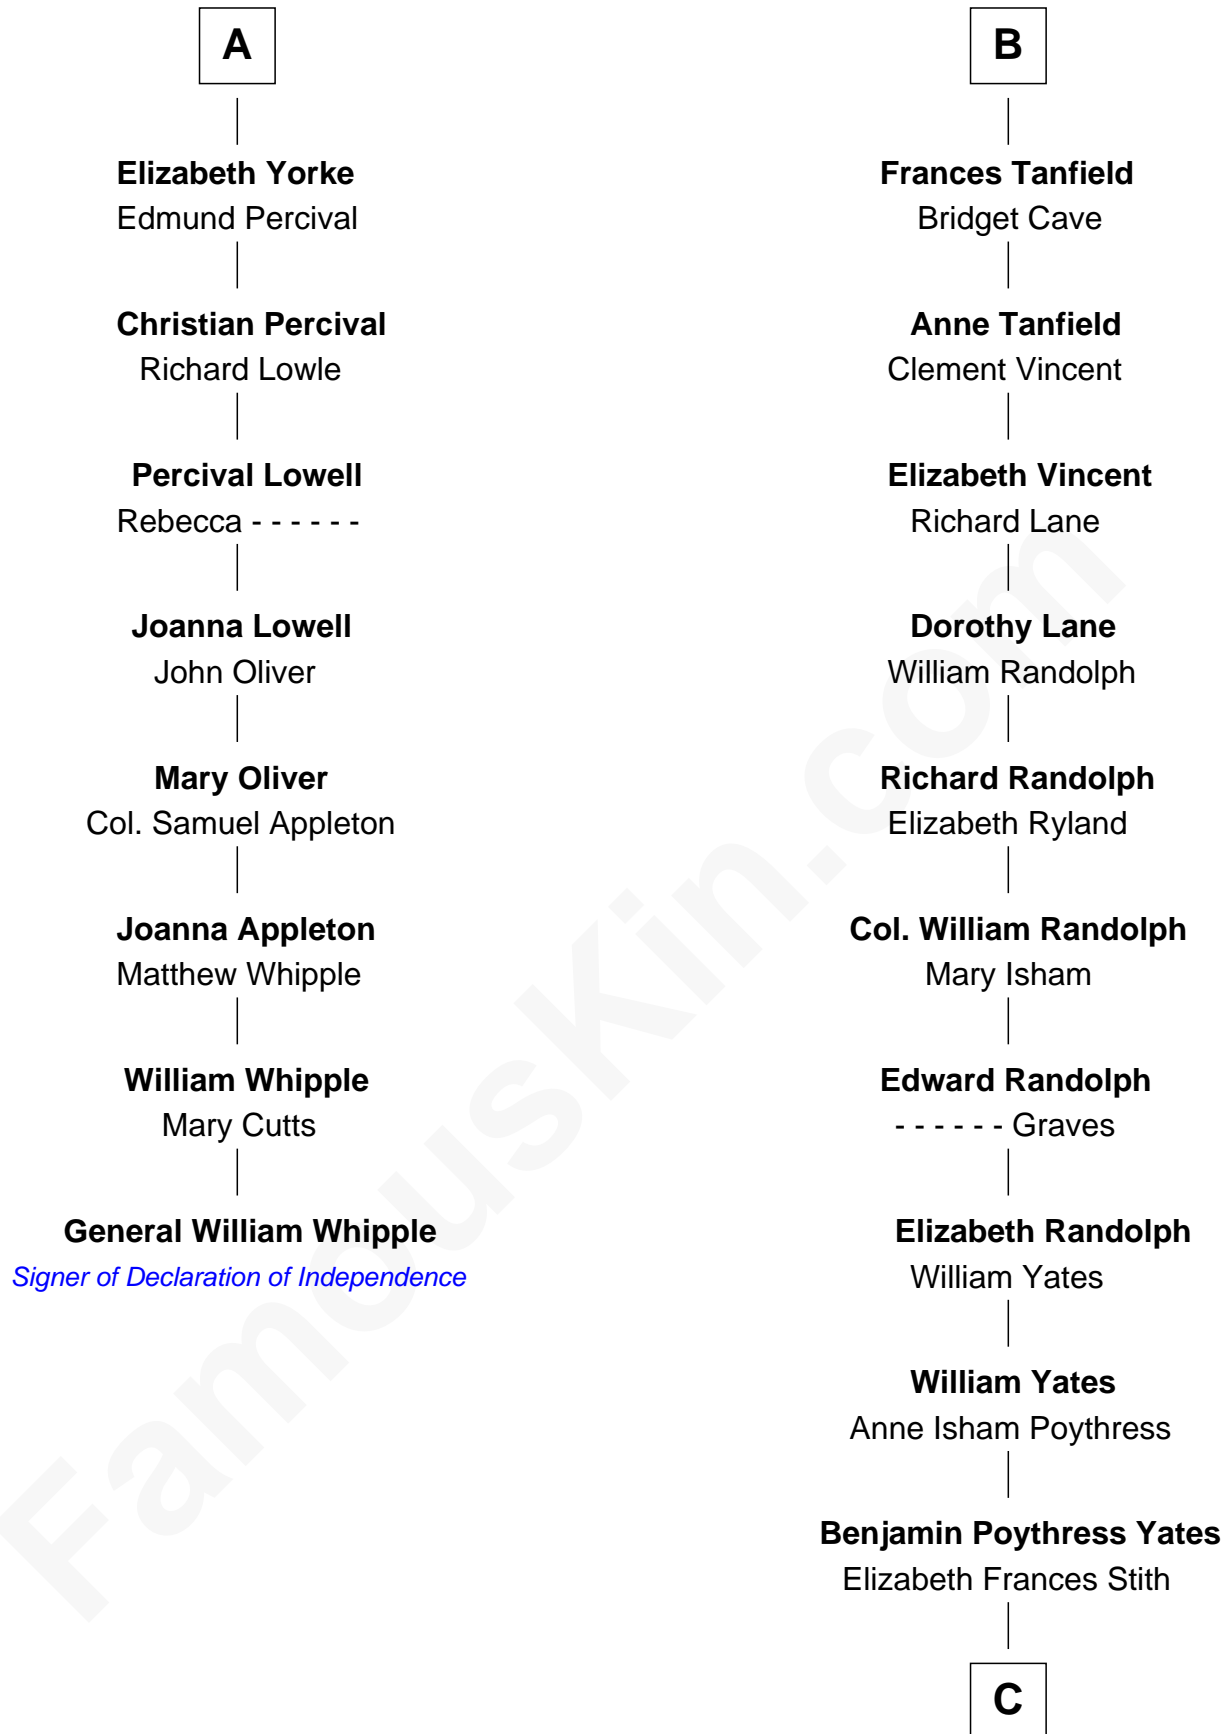

FamousKin.com

Relationship Chart of

General William Whipple

Signer of the Declaration of Independence

14th cousin 4 times removed of

William Fishback

17th Governor of Arkansas

Humphrey de Bohun
Elizabeth Plantagenet

C

|
Sophia Ann Yates
Frederick Fishback

|
William Fishback
17th Governor of Arkansas

FamousKin.com