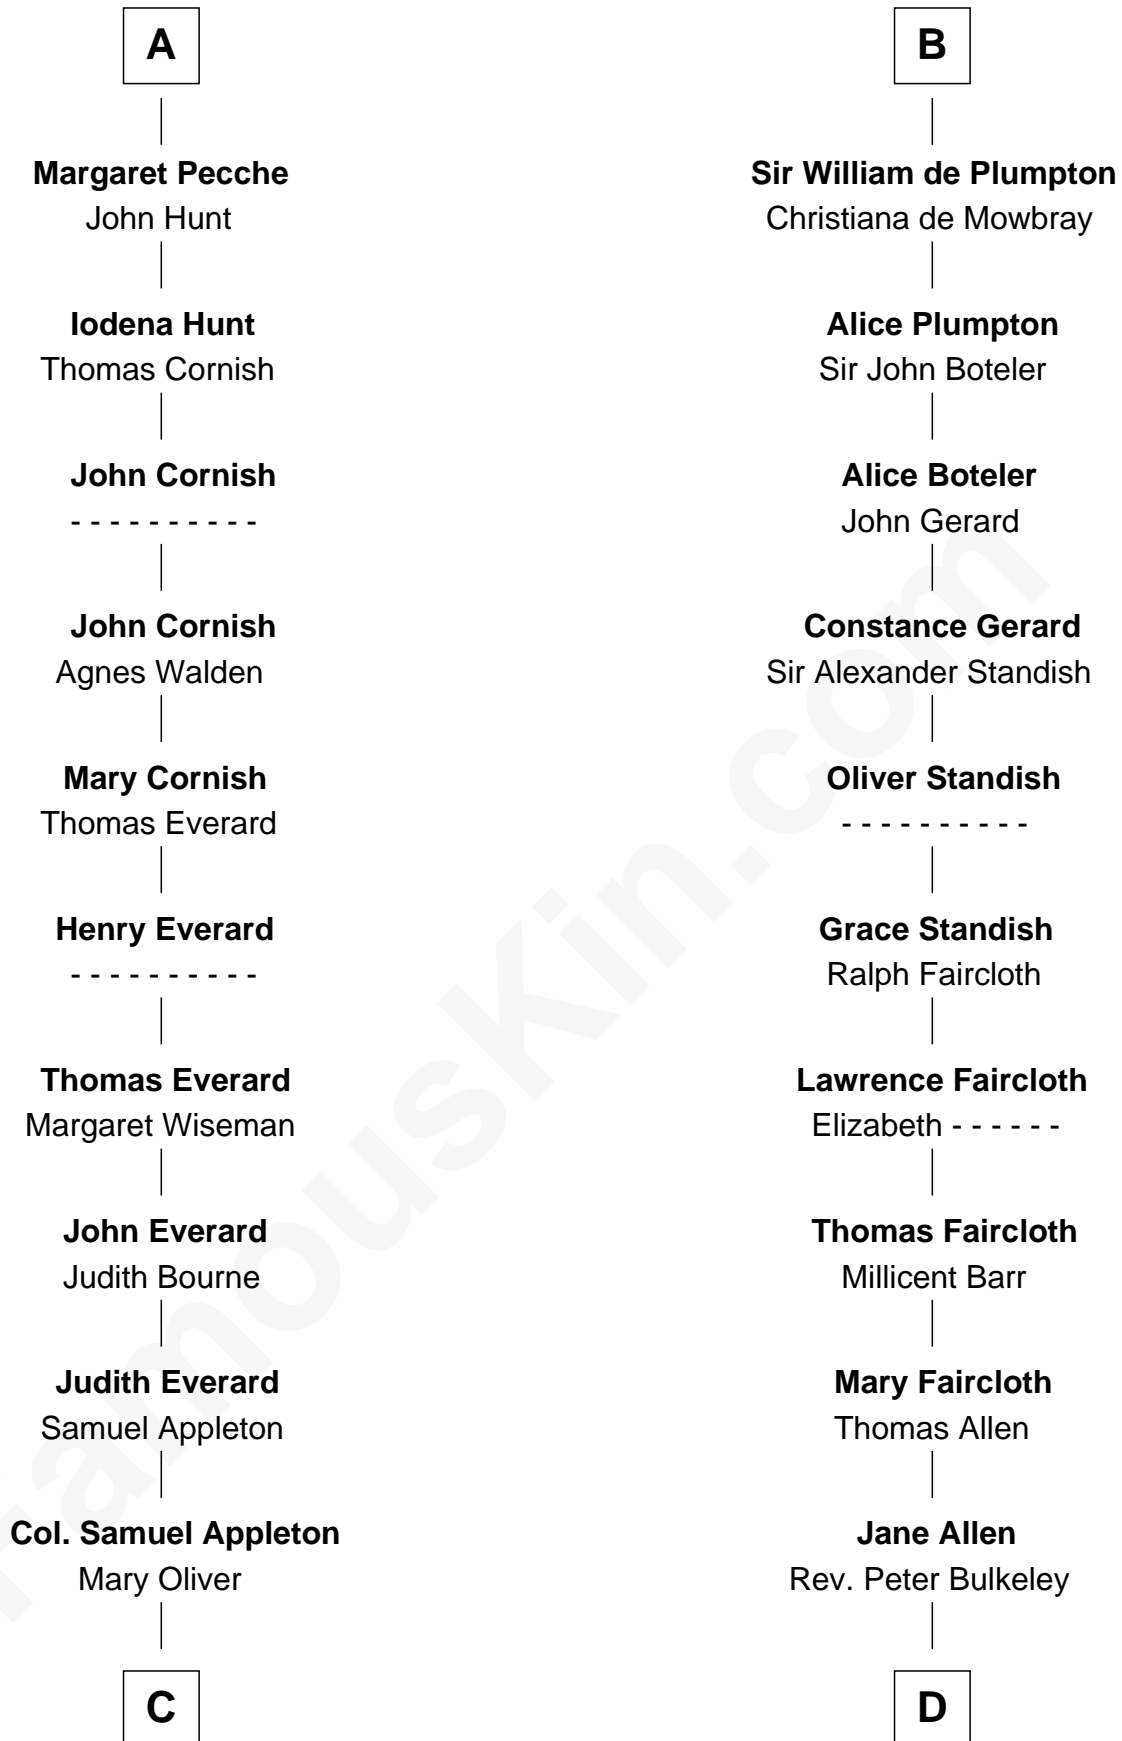

FamousKin.com

Relationship Chart of

General William Whipple

Signer of the Declaration of Independence

19th cousin 2 times removed of

Samuel Prescott

Completed Paul Revere's Midnight Ride

C

Joanna Appleton
Matthew Whipple

William Whipple
Mary Cutts

General William Whipple
Signer of Declaration of Independence

D

Rev. Edward Bulkeley
Lucian - - - - -

Peter Bulkeley
Rebecca Wheeler

Rebecca Bulkeley
Dr. Jonathan Prescott

Dr. Abel Prescott
Abigail Brigham

Samuel Prescott
Completed Paul Revere's Ride

FamousKin.com