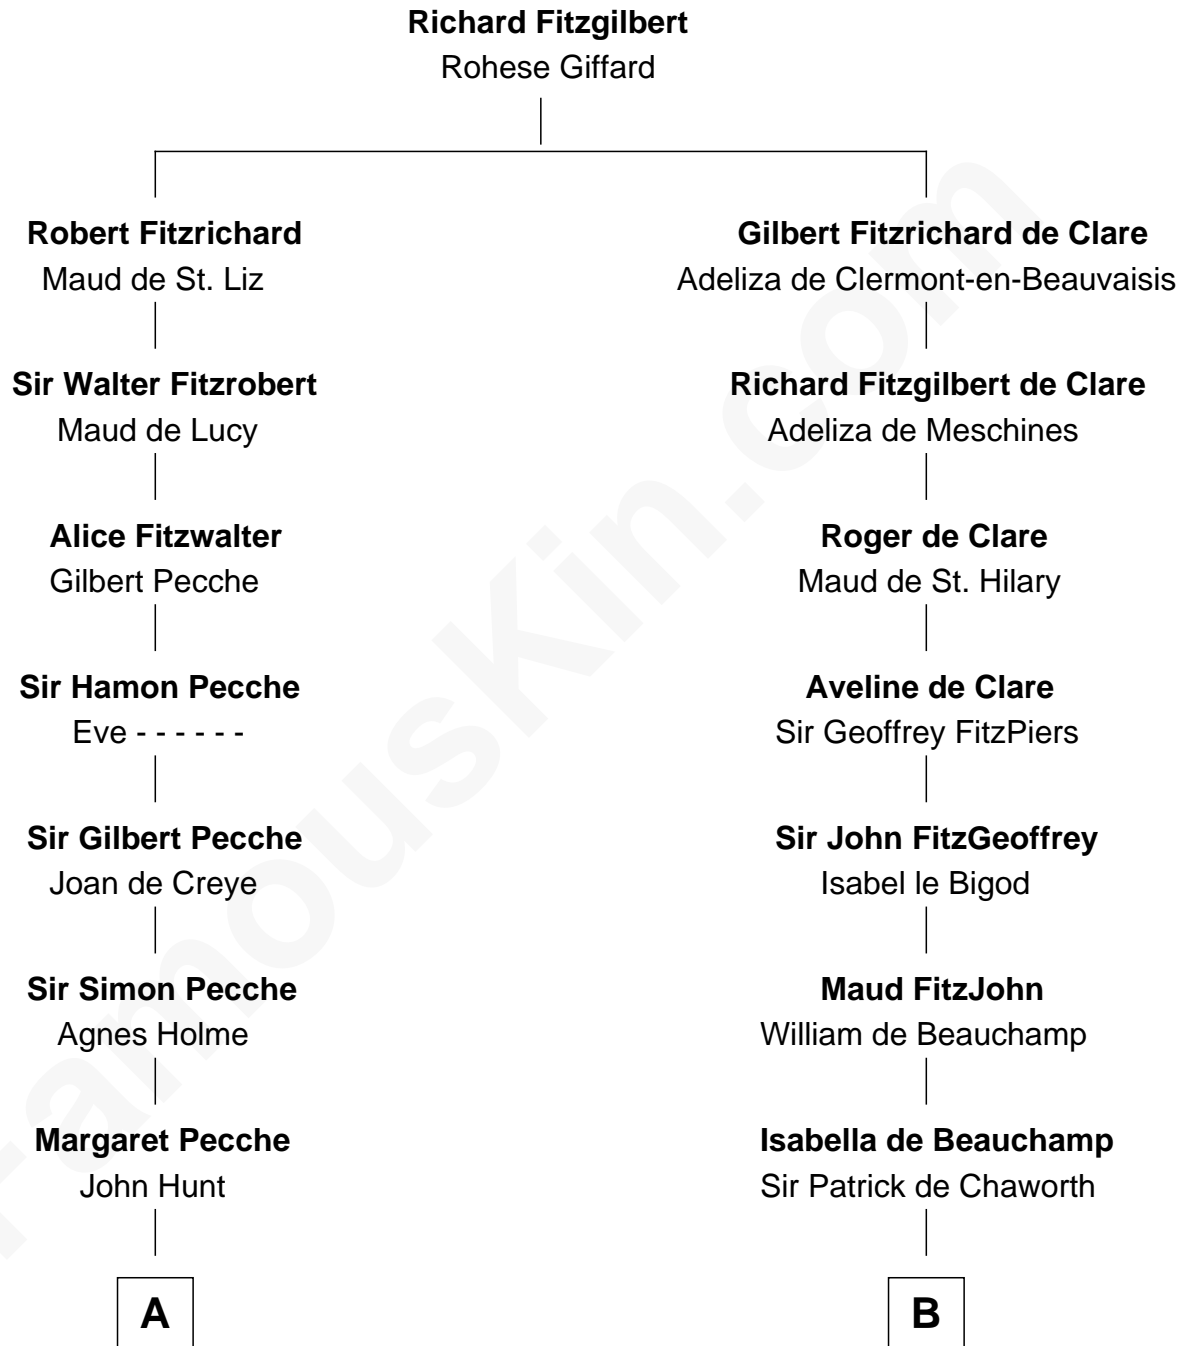

FamousKin.com

Relationship Chart of

General William Whipple

Signer of the Declaration of Independence

15th cousin 3 times removed of

Charles V

Holy Roman Emperor

C

William Whipple

Mary Cutts

General William Whipple

Signer of Declaration of Independence

FamousKin.com