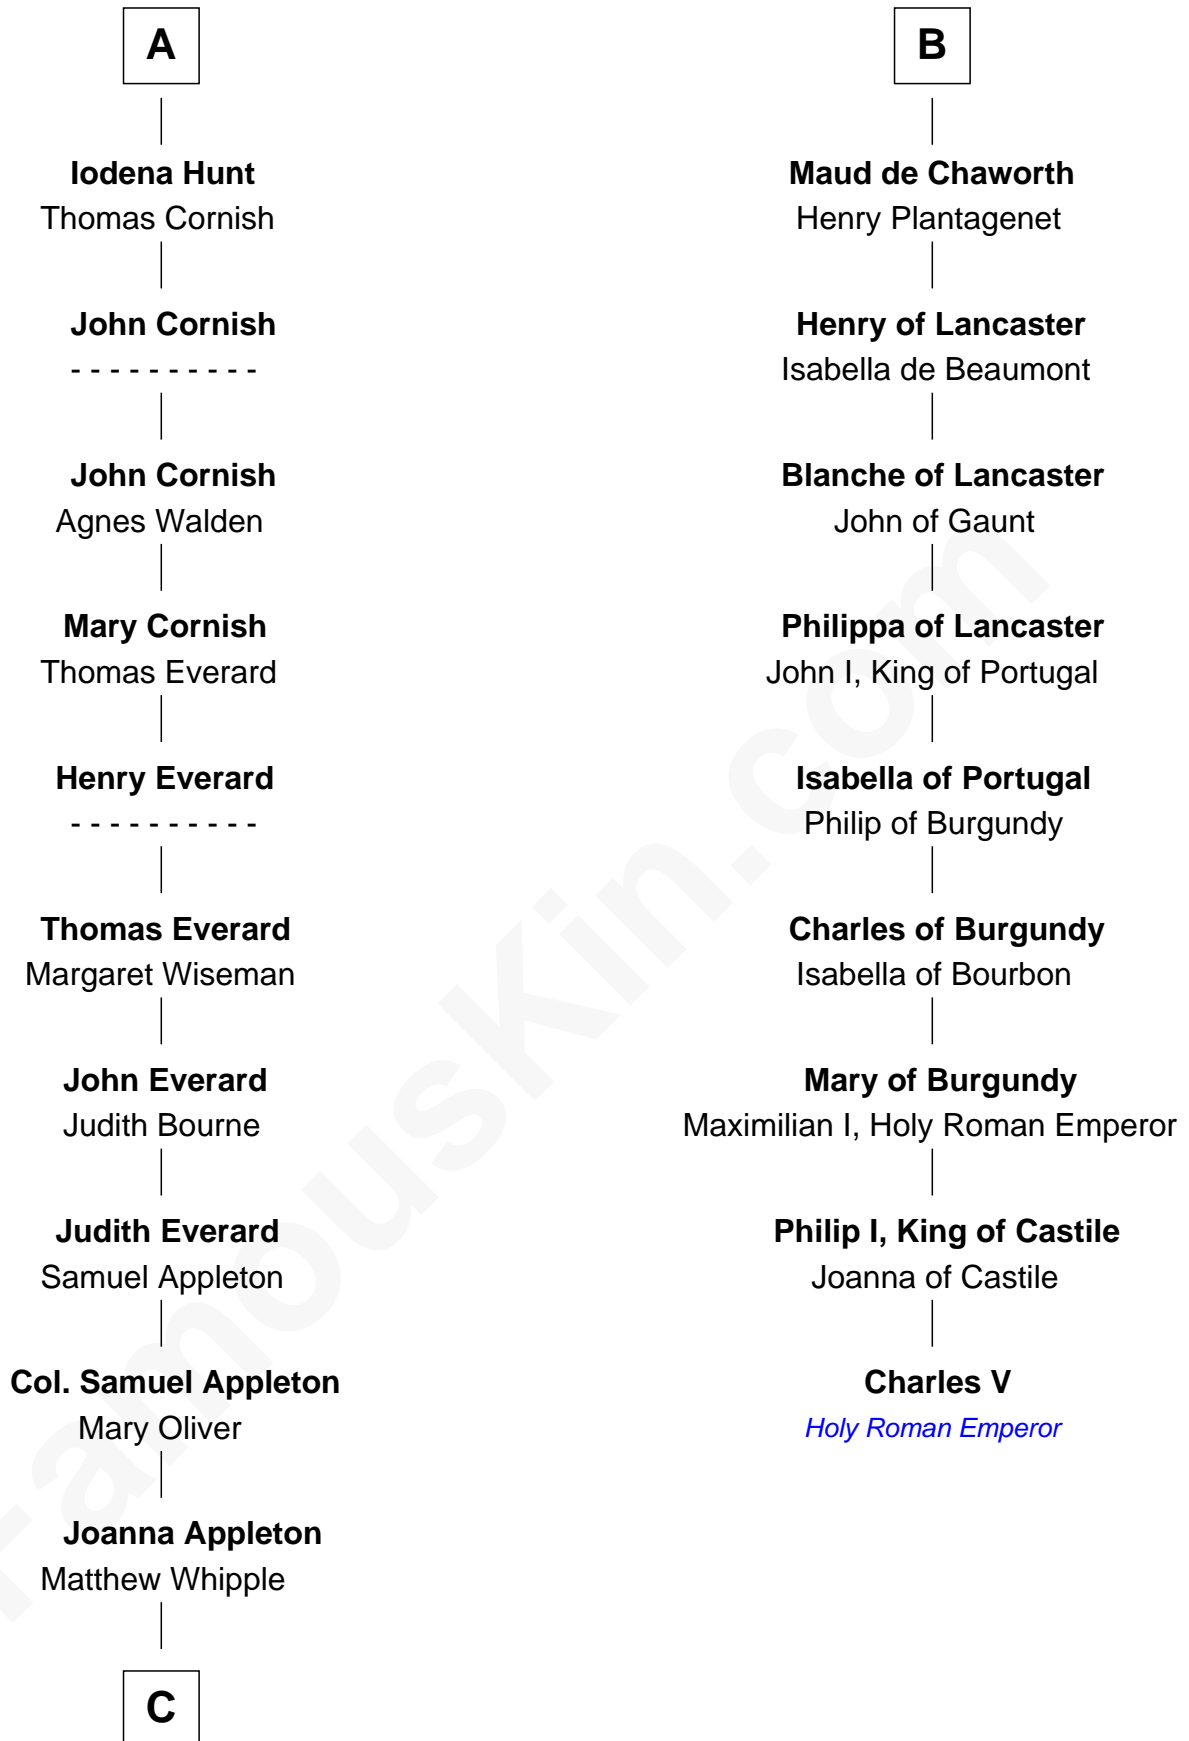

FamousKin.com

Relationship Chart of

General William Whipple

Signer of the Declaration of Independence

15th cousin 3 times removed of

Charles V

Holy Roman Emperor

C

William Whipple

Mary Cutts

General William Whipple

Signer of Declaration of Independence

FamousKin.com