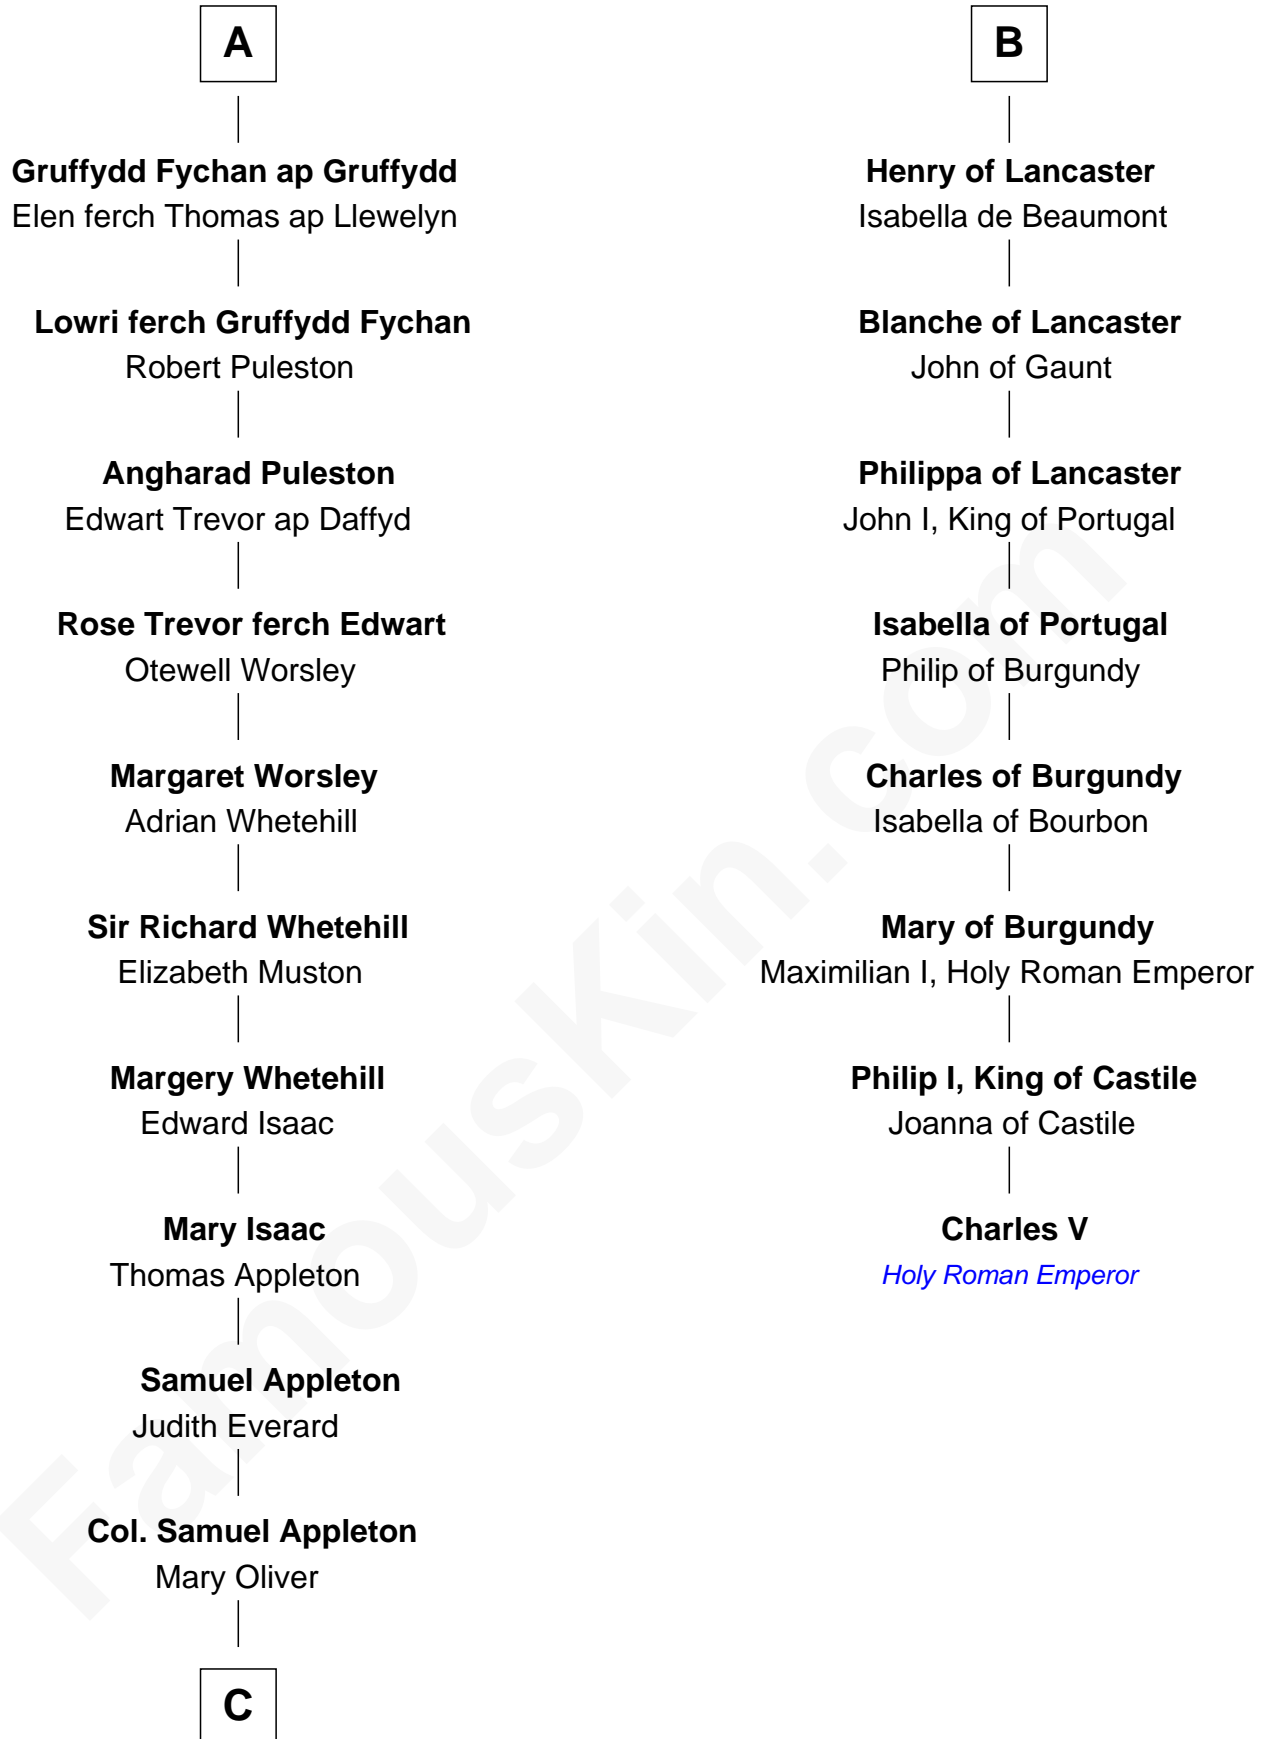

## Relationship Chart of General William Whipple

*Signer of the Declaration of Independence*

14th cousin 5 times removed of

**Charles V**

*Holy Roman Emperor*

**C**

—  
**Joanna Appleton**

Matthew Whipple

—  
**William Whipple**

Mary Cutts

—  
**General William Whipple**

*Signer of Declaration of Independence*

FamousKin.com