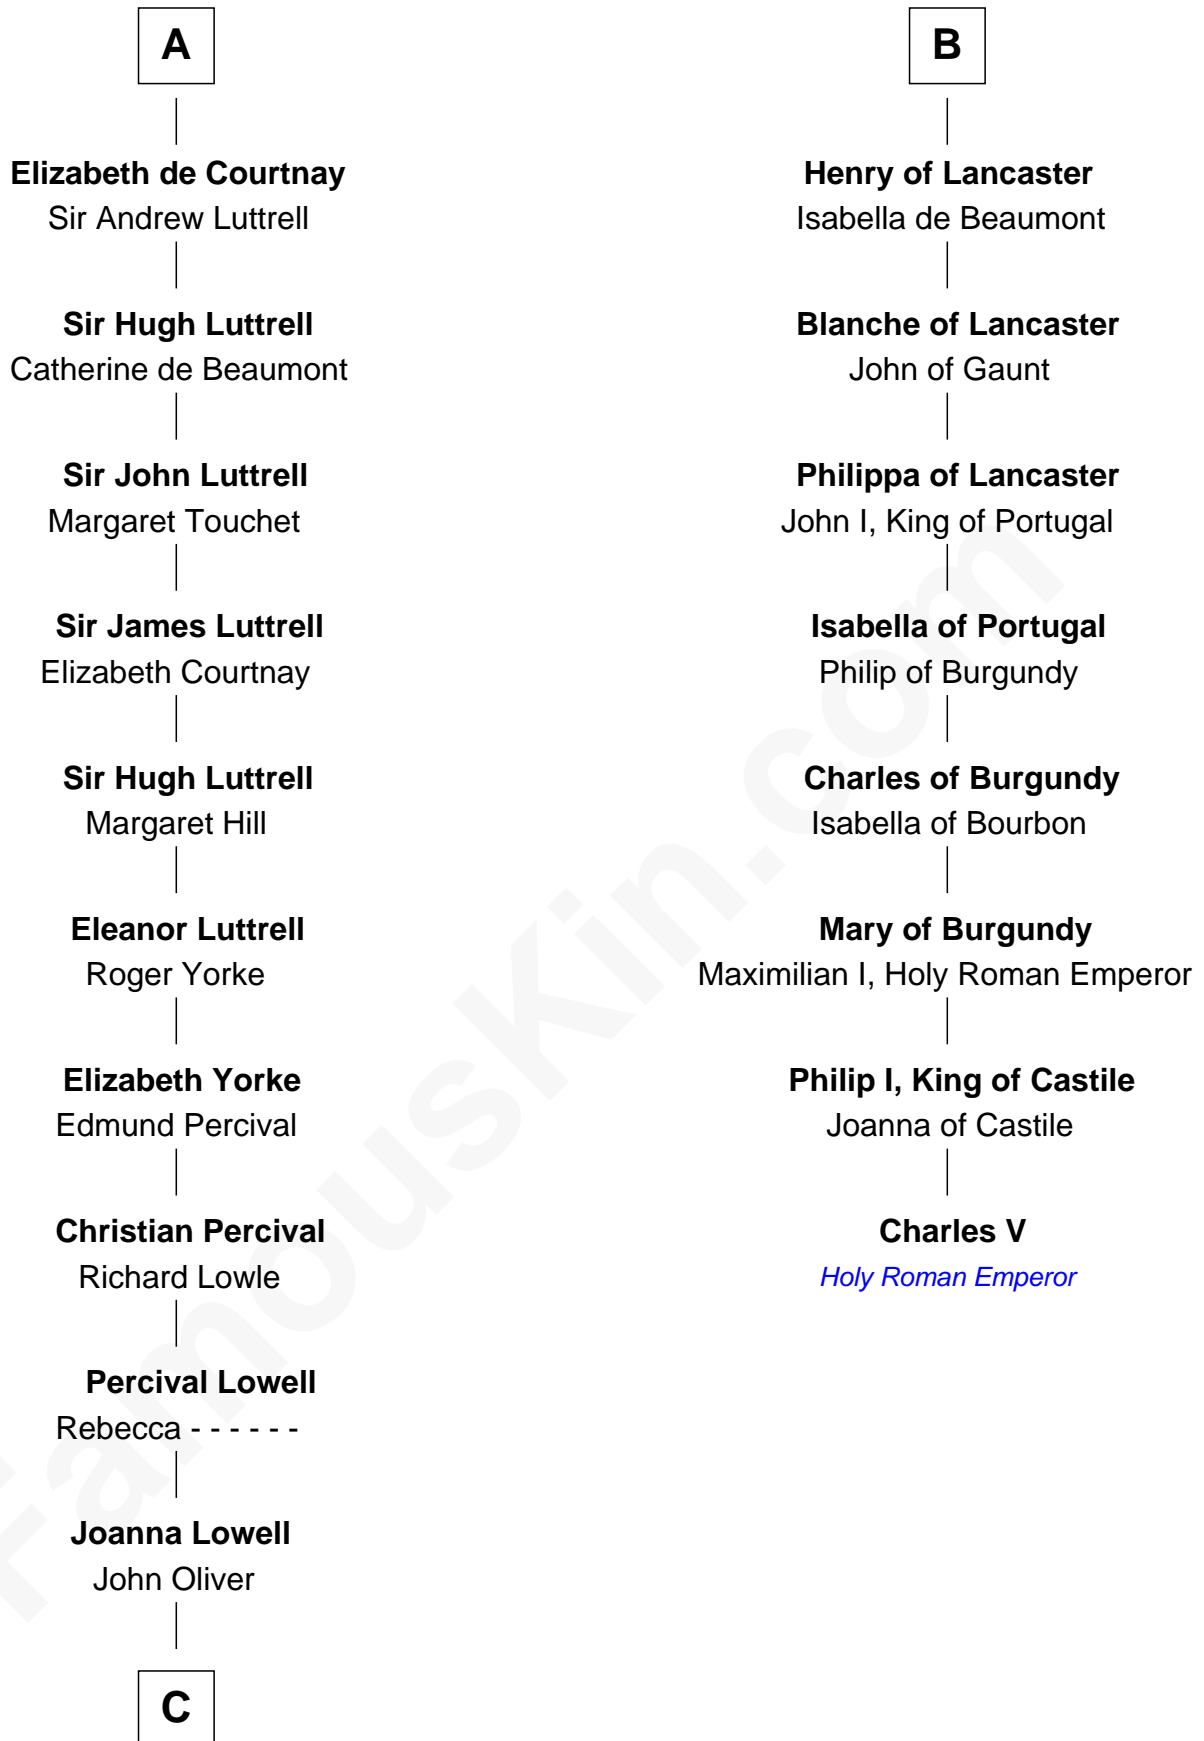

FamousKin.com

Relationship Chart of

General William Whipple

Signer of the Declaration of Independence

14th cousin 6 times removed of

Charles V

Holy Roman Emperor

Aubrey de Vere
Alice Fitzrichard de Clare

C

—
Mary Oliver
Col. Samuel Appleton

—
Joanna Appleton
Matthew Whipple

—
William Whipple
Mary Cutts

—
General William Whipple
Signer of Declaration of Independence

FamousKin.com