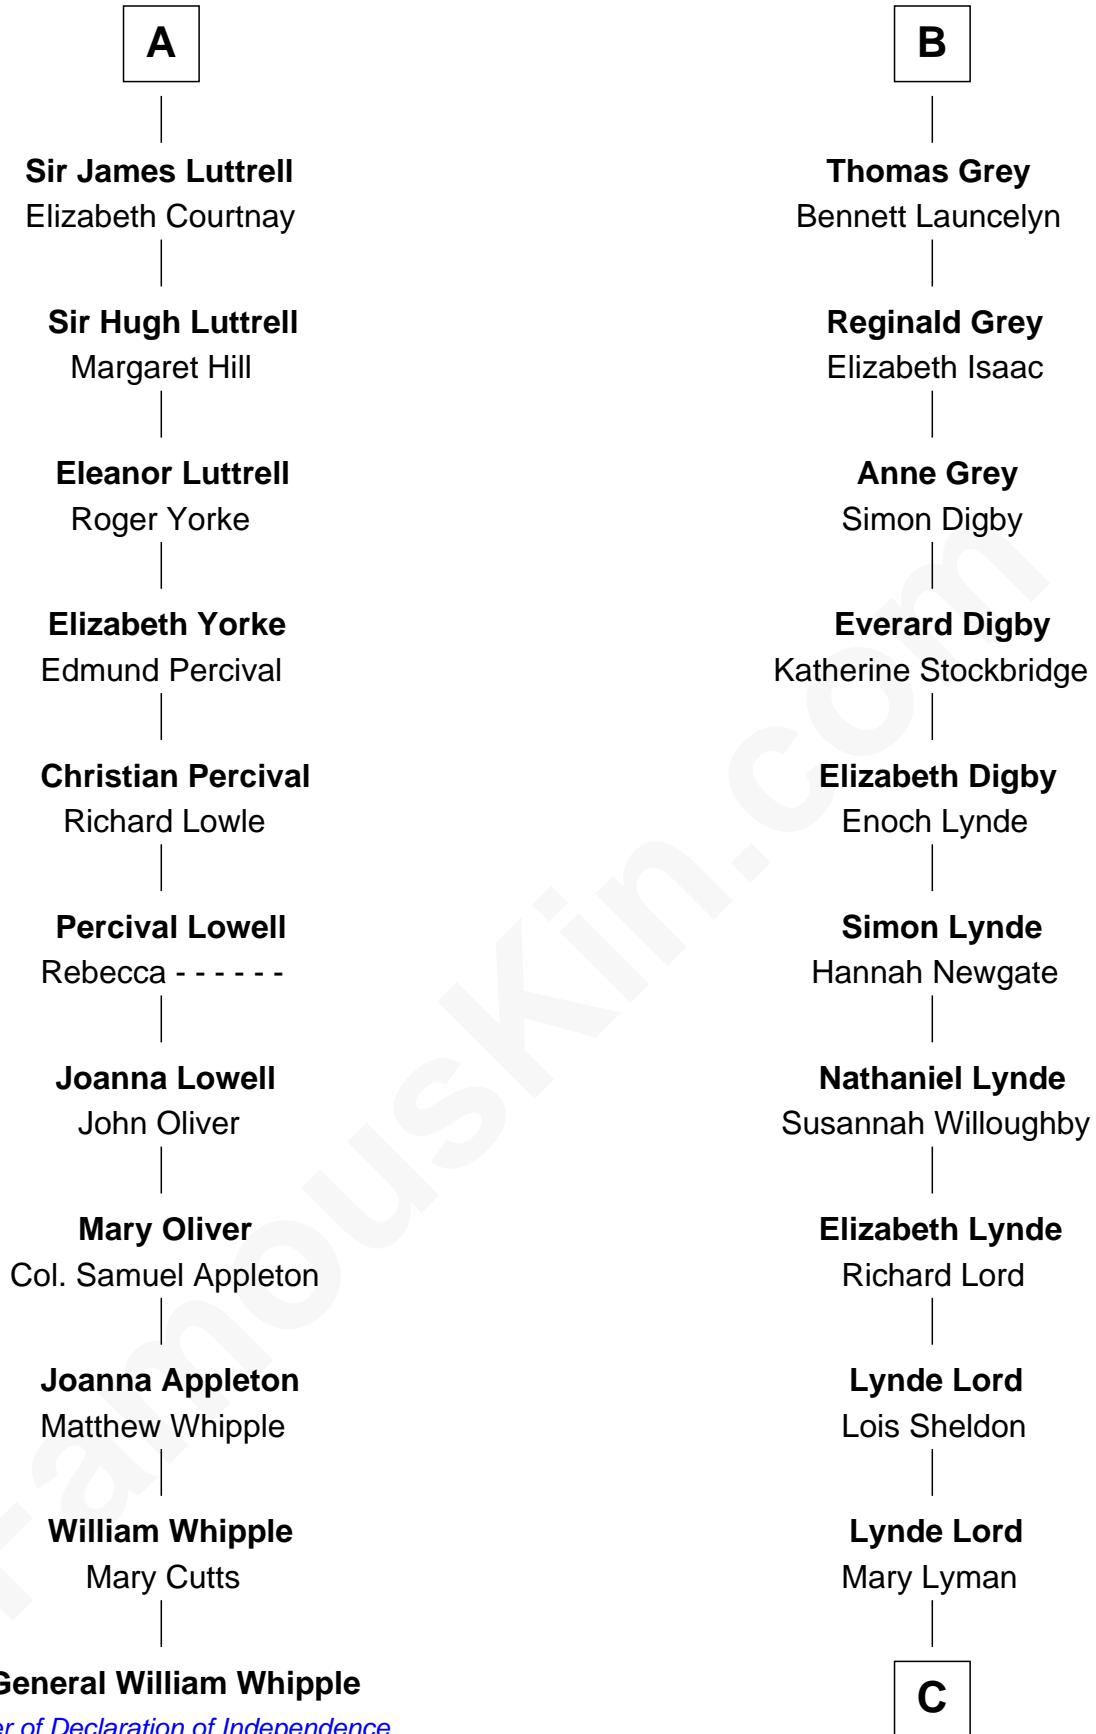

FamousKin.com

Relationship Chart of

General William Whipple

Signer of the Declaration of Independence

17th cousin 2 times removed of

J.P. Morgan

American Banker and Art Collector

C

—
Mary Sheldon Lord

John Pierpont

—
Juliet Pierpont

Junius Spencer Morgan

—
J.P. Morgan

American Banker and Art Collector

FamousKin.com