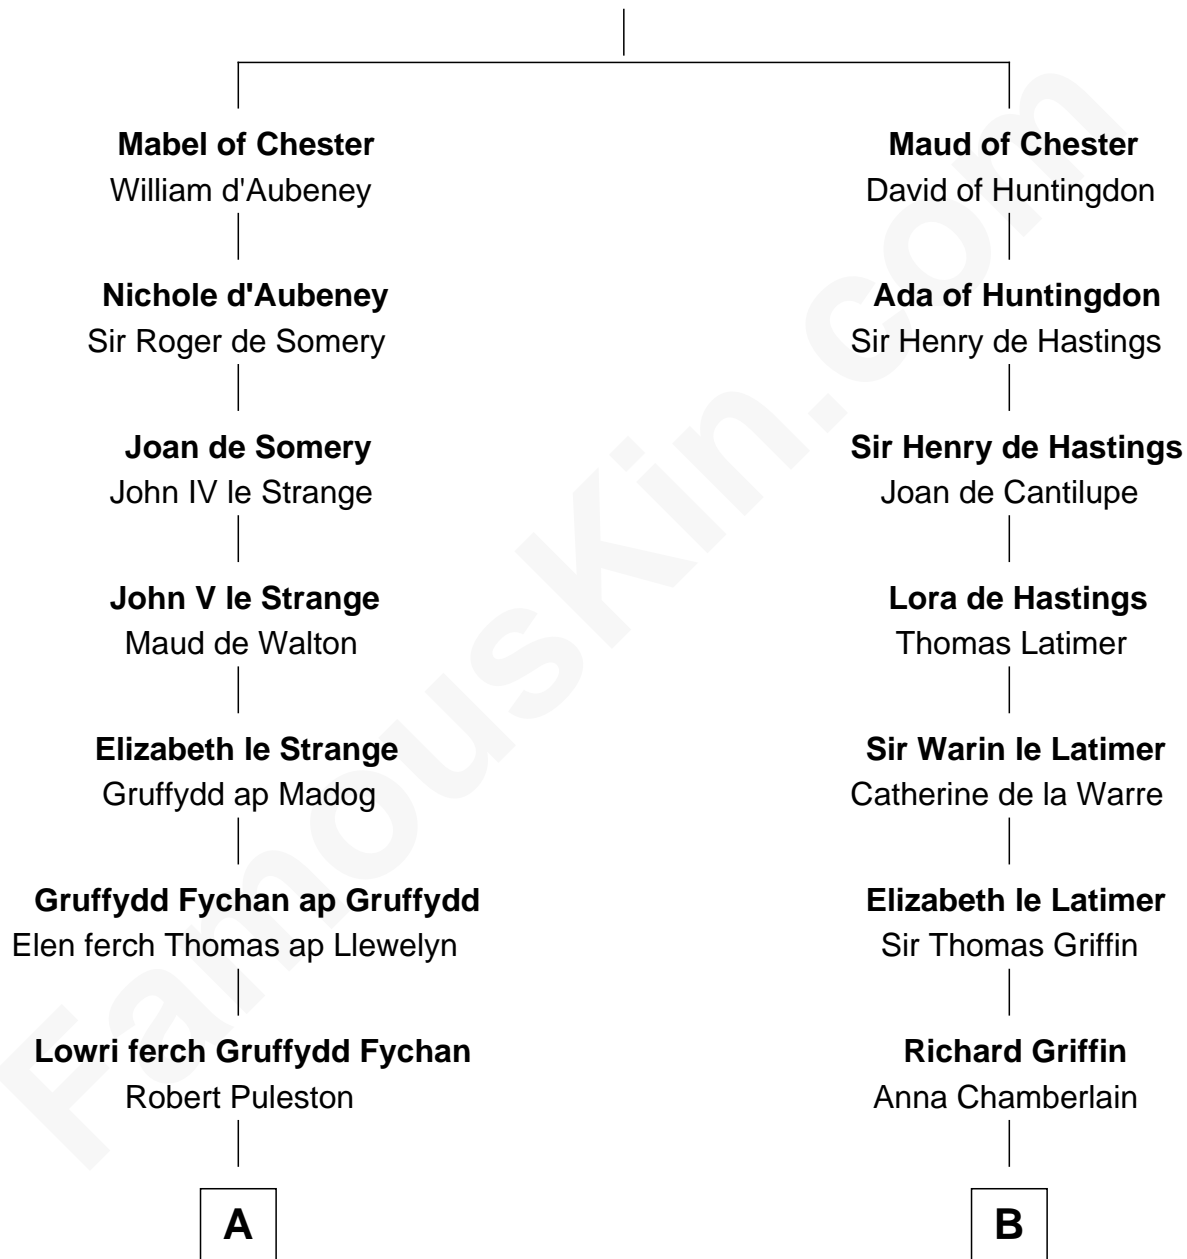

## Relationship Chart of

### General William Whipple

*Signer of the Declaration of Independence*

17th cousin 4 times removed of

**J.P. Morgan**

*American Banker and Art Collector*

**Hugh de Kevelioc**  
Bertrade de Montfort

**C**

—  
**Lynde Lord**

Lois Sheldon

—  
**Lynde Lord**

Mary Lyman

—  
**Mary Sheldon Lord**

John Pierpont

—  
**Juliet Pierpont**

Junius Spencer Morgan

—  
**J.P. Morgan**