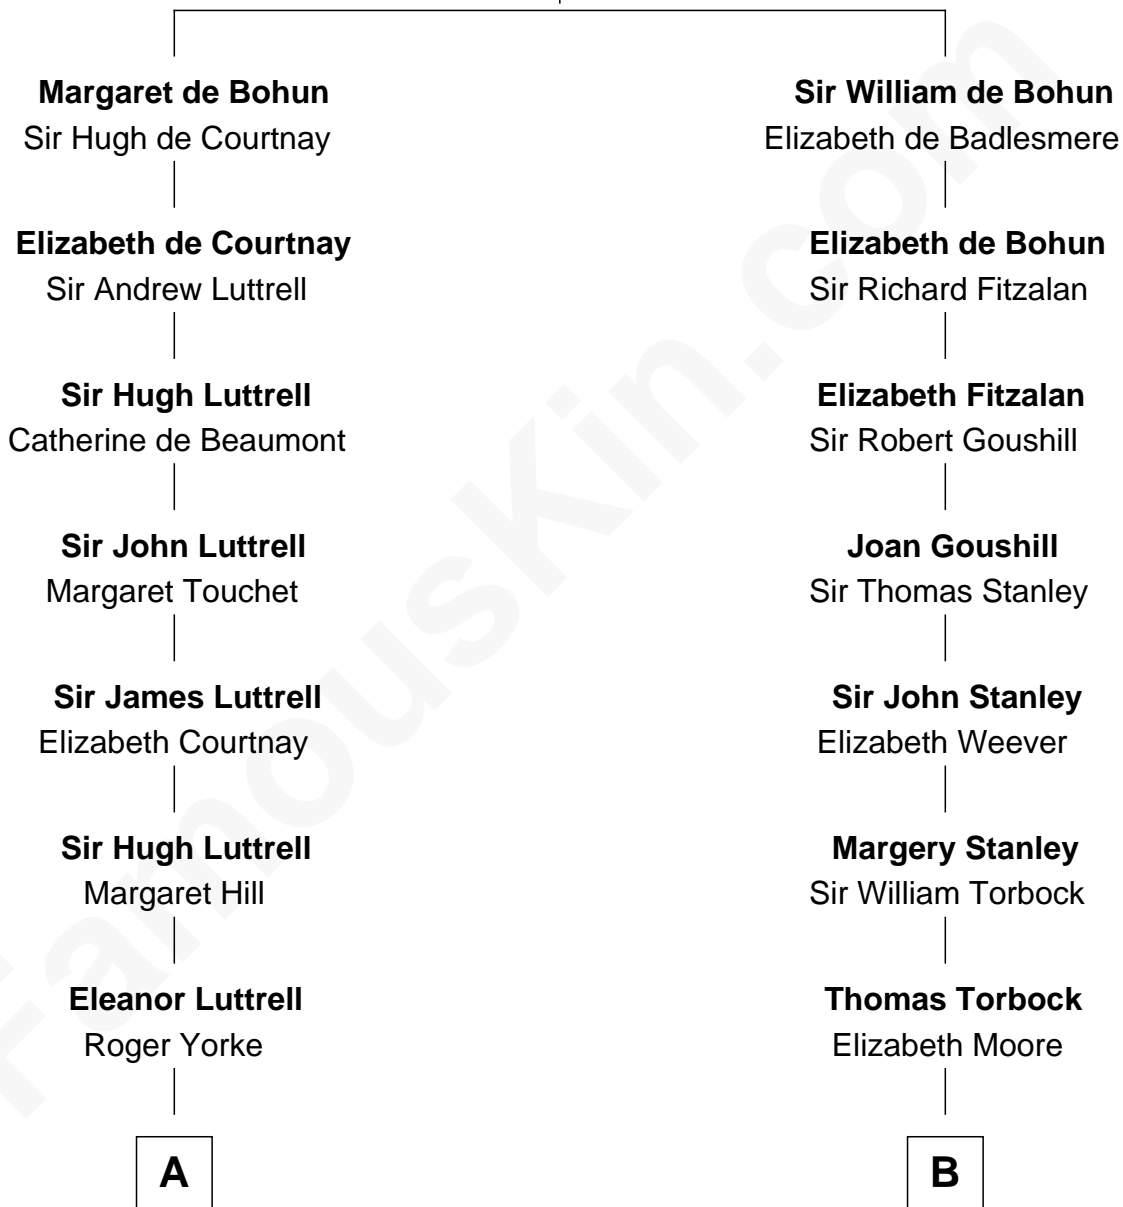

FamousKin.com

Relationship Chart of

General William Whipple

Signer of the Declaration of Independence

14th cousin 4 times removed of

Juliette Gordon Low
Founder of the Girl Scouts

Humphrey de Bohun
Elizabeth Plantagenet

C

Eleanor Lytle Kinzie
William Washington Gordon

Juliette Gordon Low
Founder of the Girl Scouts

FamousKin.com