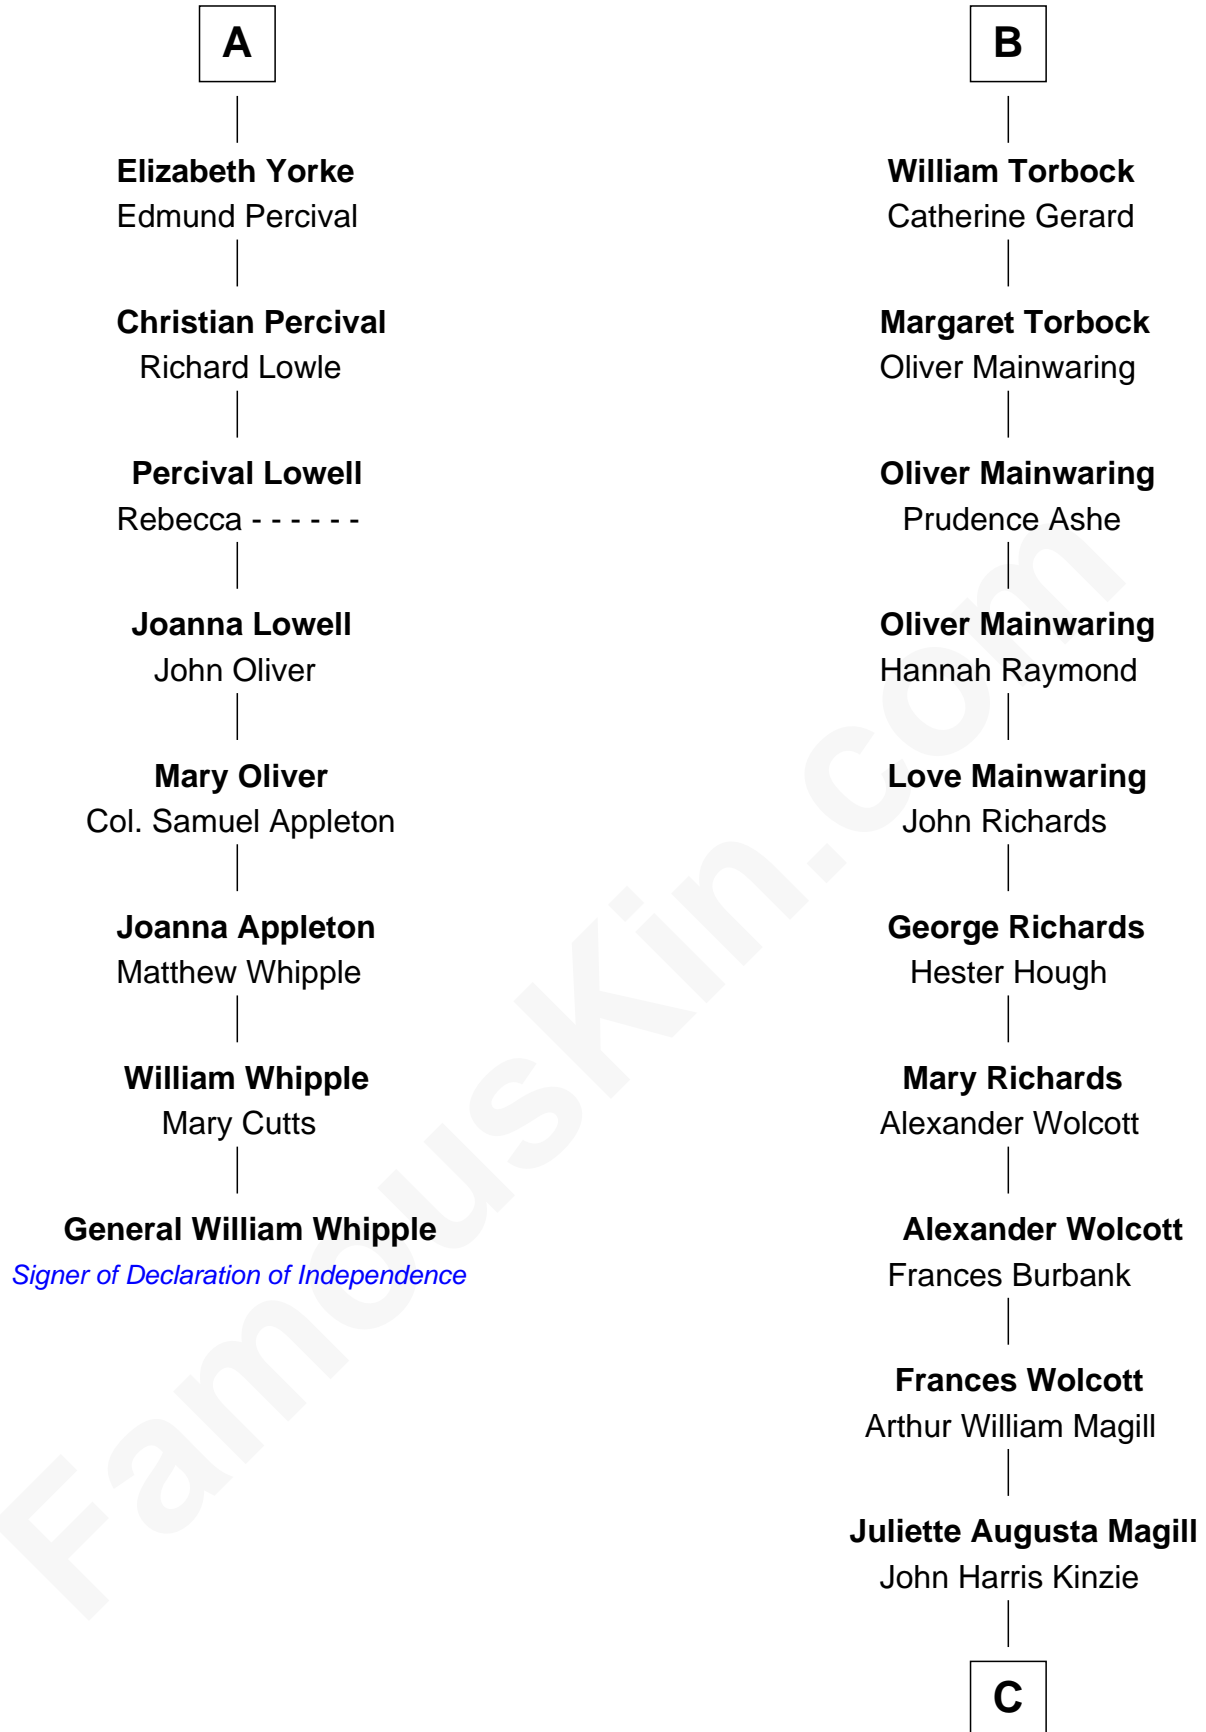

FamousKin.com

Relationship Chart of

General William Whipple

Signer of the Declaration of Independence

14th cousin 4 times removed of

Juliette Gordon Low
Founder of the Girl Scouts

Humphrey de Bohun
Elizabeth Plantagenet

C

Eleanor Lytle Kinzie
William Washington Gordon

Juliette Gordon Low
Founder of the Girl Scouts

FamousKin.com