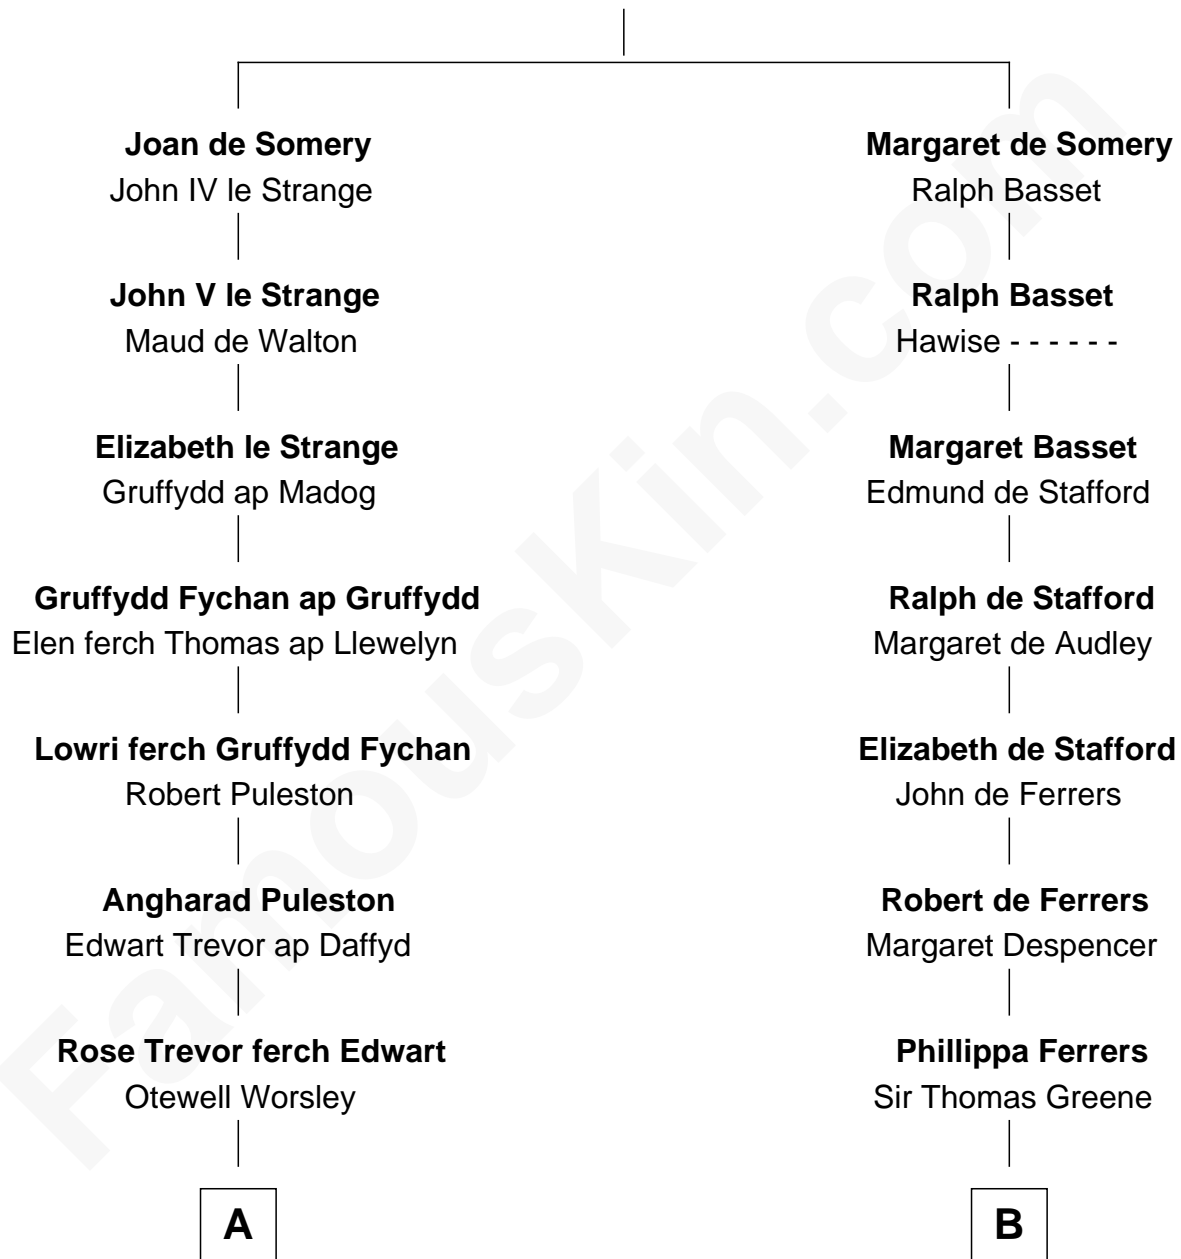

FamousKin.com

Relationship Chart of

General William Whipple

Signer of the Declaration of Independence

15th cousin 6 times removed of

Stephen A. Douglas

Participated in Lincoln-Douglas Debates

Sir Roger de Somery

Nichole d'Aubenev

C

Nicholas Gardiner

Martha Havens

Martha Gardiner

Stephen Arnold

Martha Arnold

Benajah Douglass