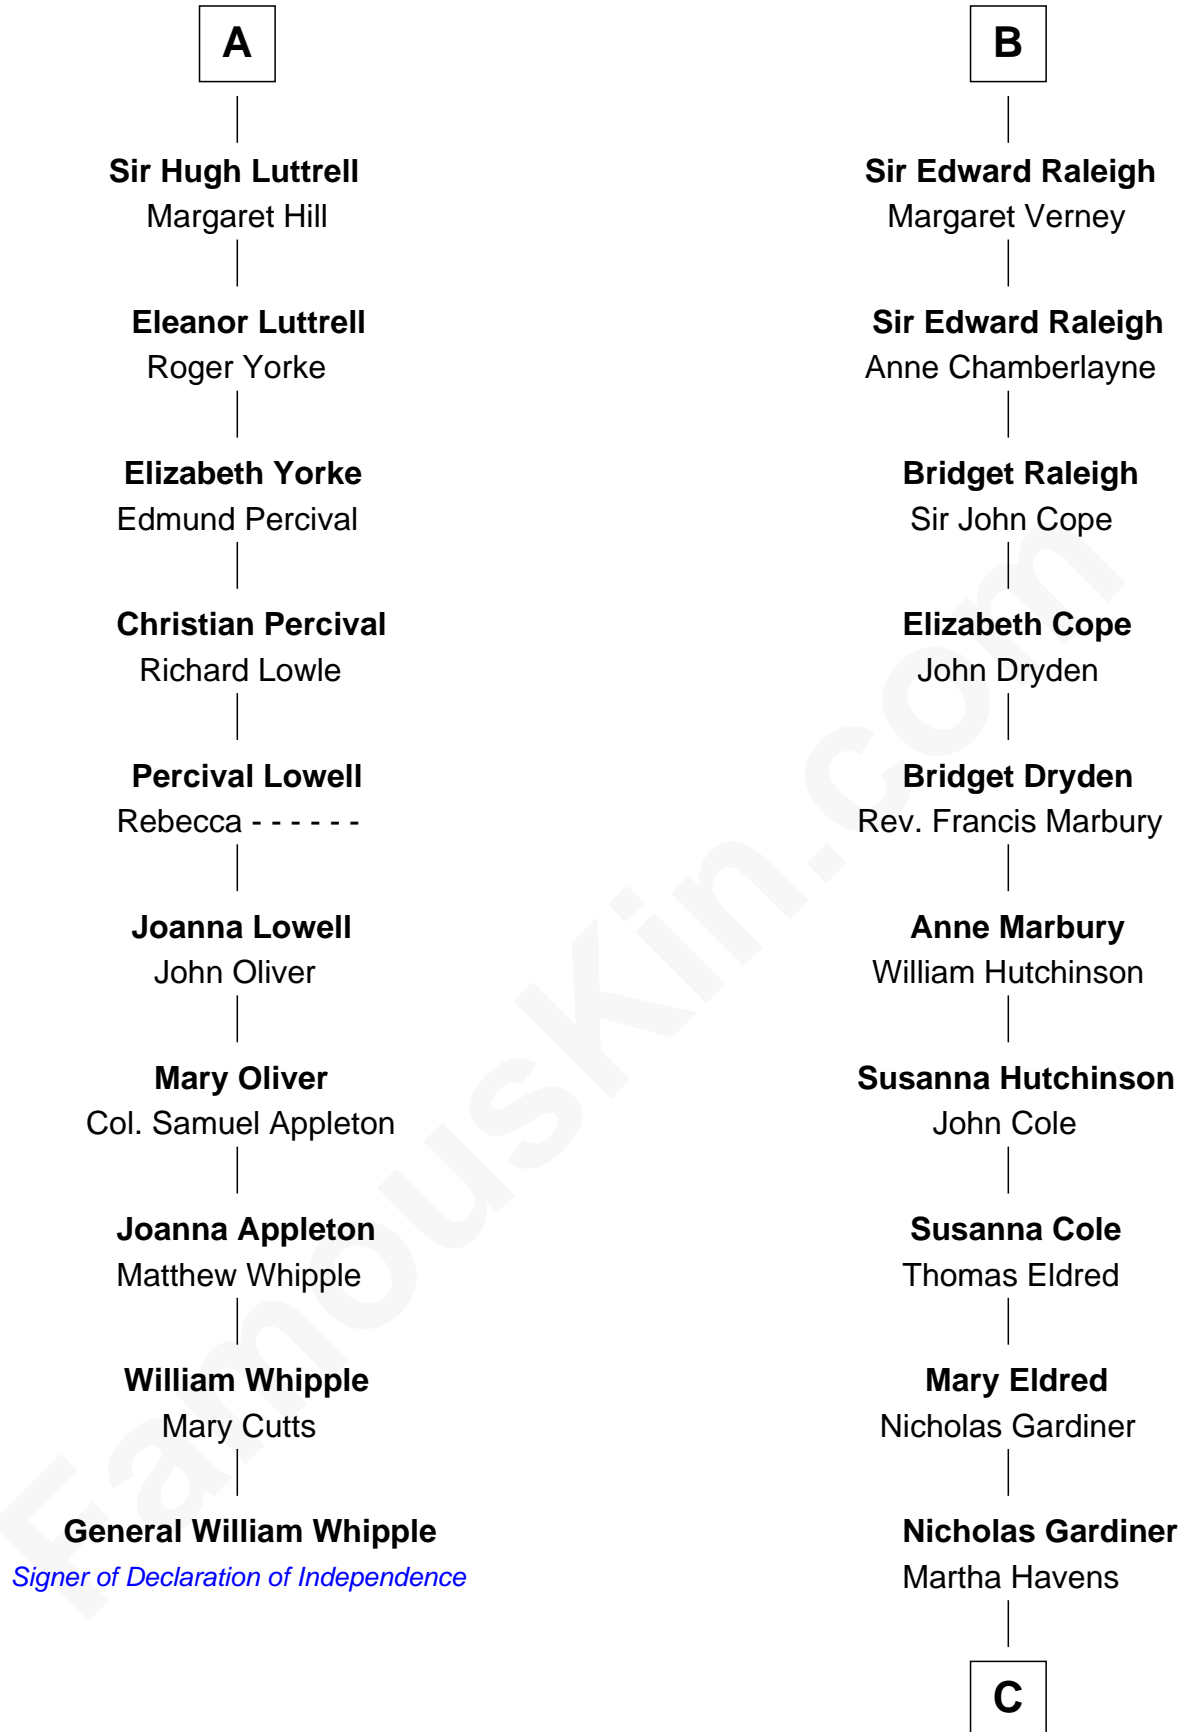

FamousKin.com

Relationship Chart of General William Whipple

Signer of the Declaration of Independence

16th cousin 4 times removed of

Stephen A. Douglas

Participated in Lincoln-Douglas Debates

Sir Hugh le Despencer

Margaret Despencer

Robert de Ferrers

Phillippa Ferrers

Sir Thomas Greene

Elizabeth Greene

William Raleigh

B

C

Martha Gardiner

Stephen Arnold

Martha Arnold

Benajah Douglass

Dr. Stephen Arnold Douglass

Sarah Fiske

Stephen A. Douglas

[The Lincoln-Douglas Debates](#)