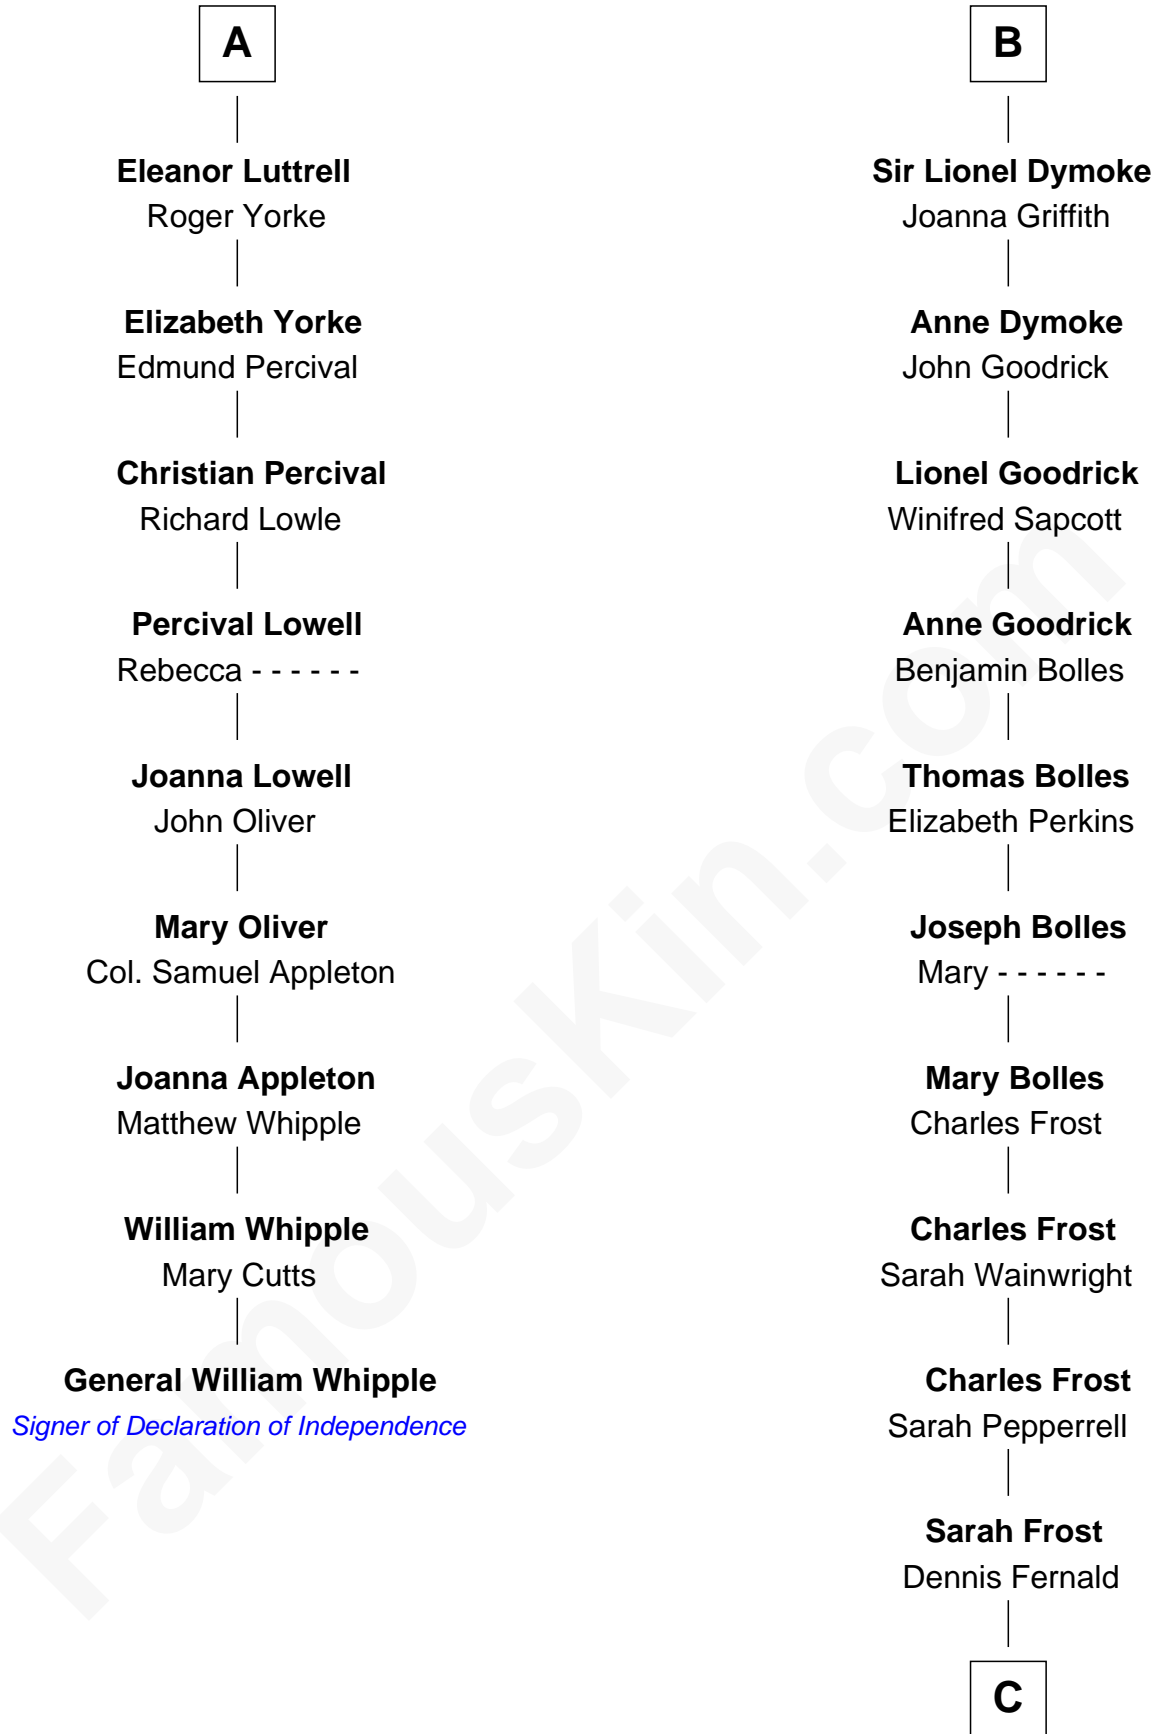

FamousKin.com

Relationship Chart of

General William Whipple

Signer of the Declaration of Independence

15th cousin 5 times removed of

John Fremont Hill

45th Governor of Maine

C

Miriam Fernald

William Leighton

Andrew Pepperrell Leighton

Sarah Catherine Odiorne

Miriam Leighton

William Hill

John Fremont Hill

45th Governor of Maine