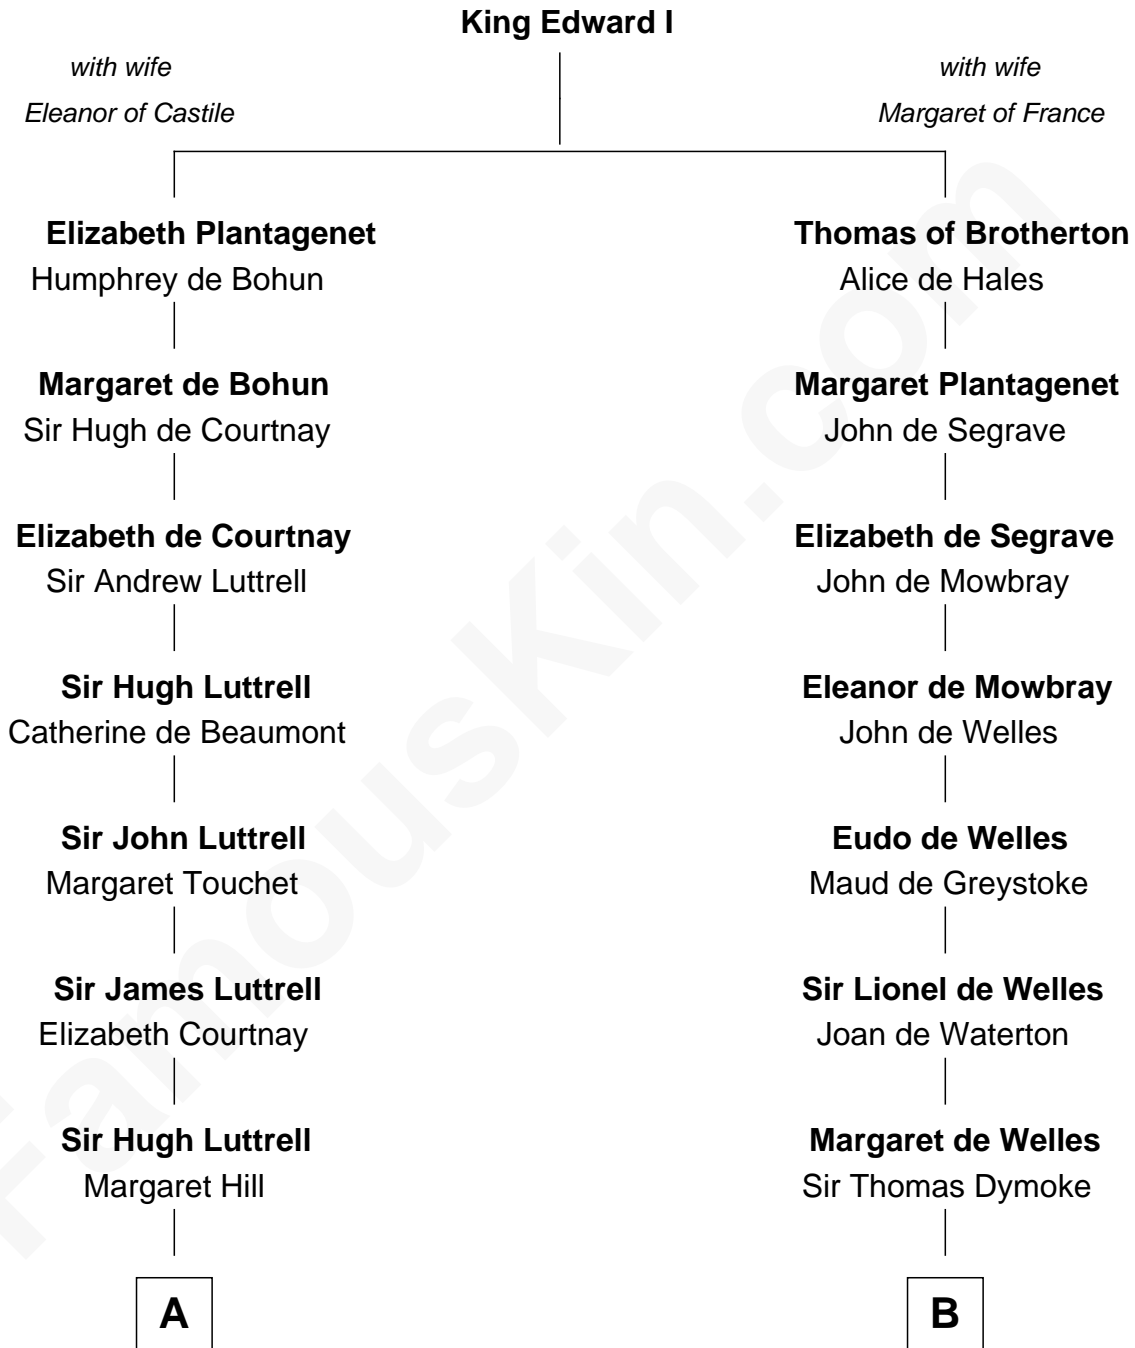

FamousKin.com

Relationship Chart of

General William Whipple

Signer of the Declaration of Independence

15th cousin 5 times removed of

John Fremont Hill

45th Governor of Maine

C

Miriam Fernald

William Leighton

Andrew Pepperrell Leighton

Sarah Catherine Odiorne

Miriam Leighton

William Hill

John Fremont Hill

45th Governor of Maine