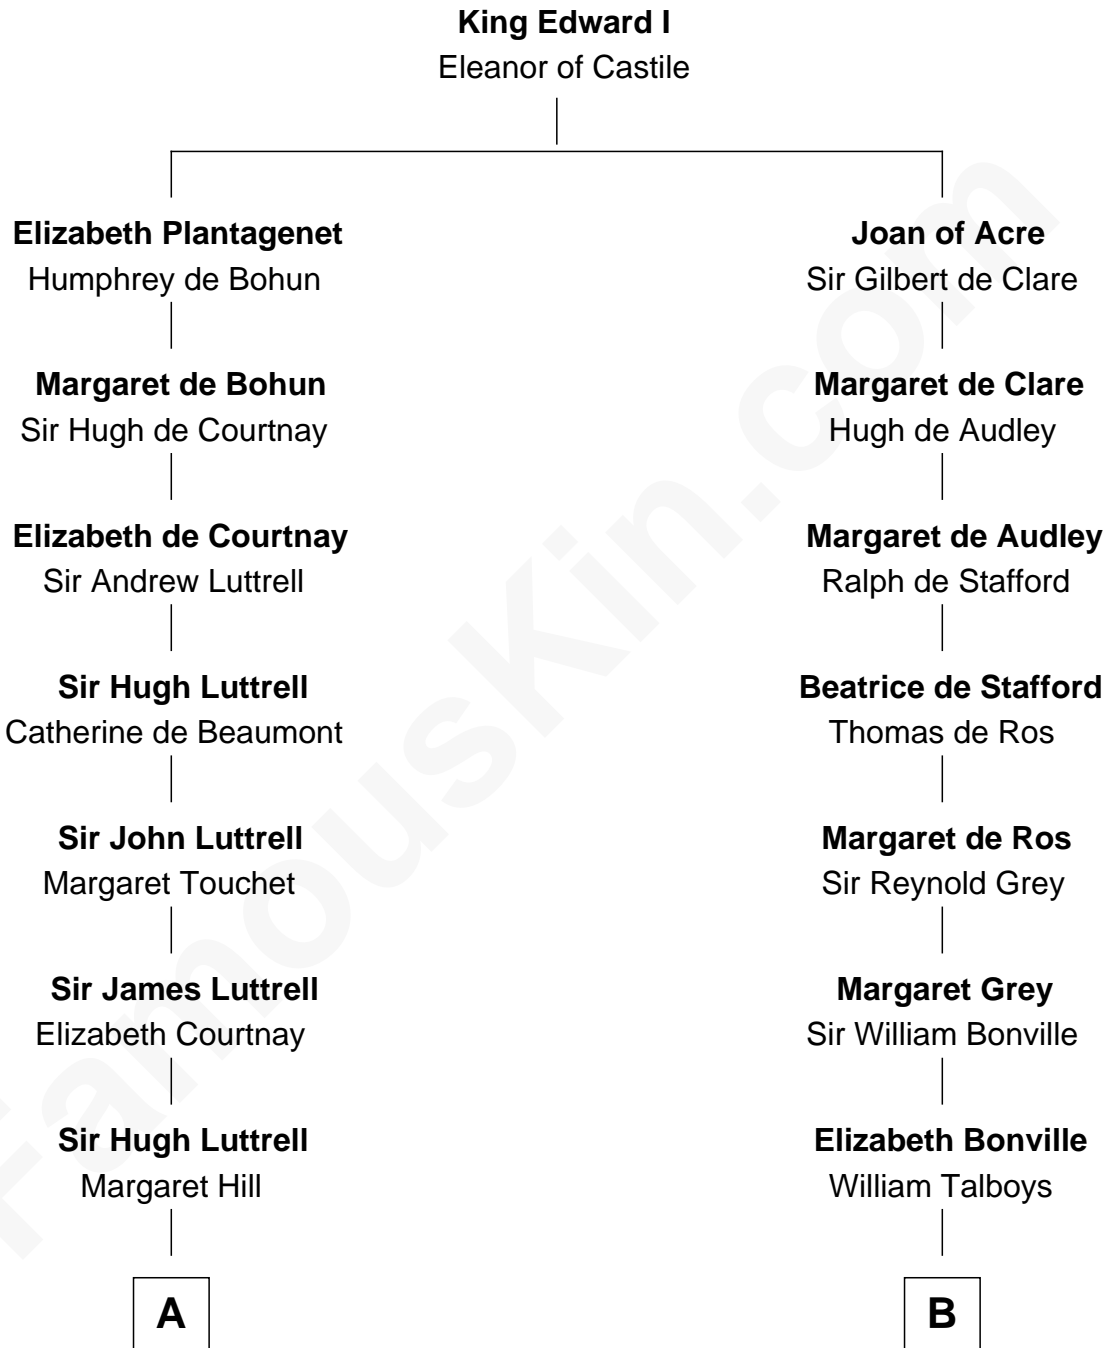

FamousKin.com

Relationship Chart of General William Whipple

Signer of the Declaration of Independence

15th cousin 6 times removed of

Katharine Hepburn

Movie Actress

C

Erastus Spalding

Jennet Mack

Martha Ann Spalding

Leman Benton Garlinghouse

Caroline Garlinghouse

Alfred Augustus Houghton

Katharine Martha Houghton

Thomas Norval Hepburn

Katharine Hepburn