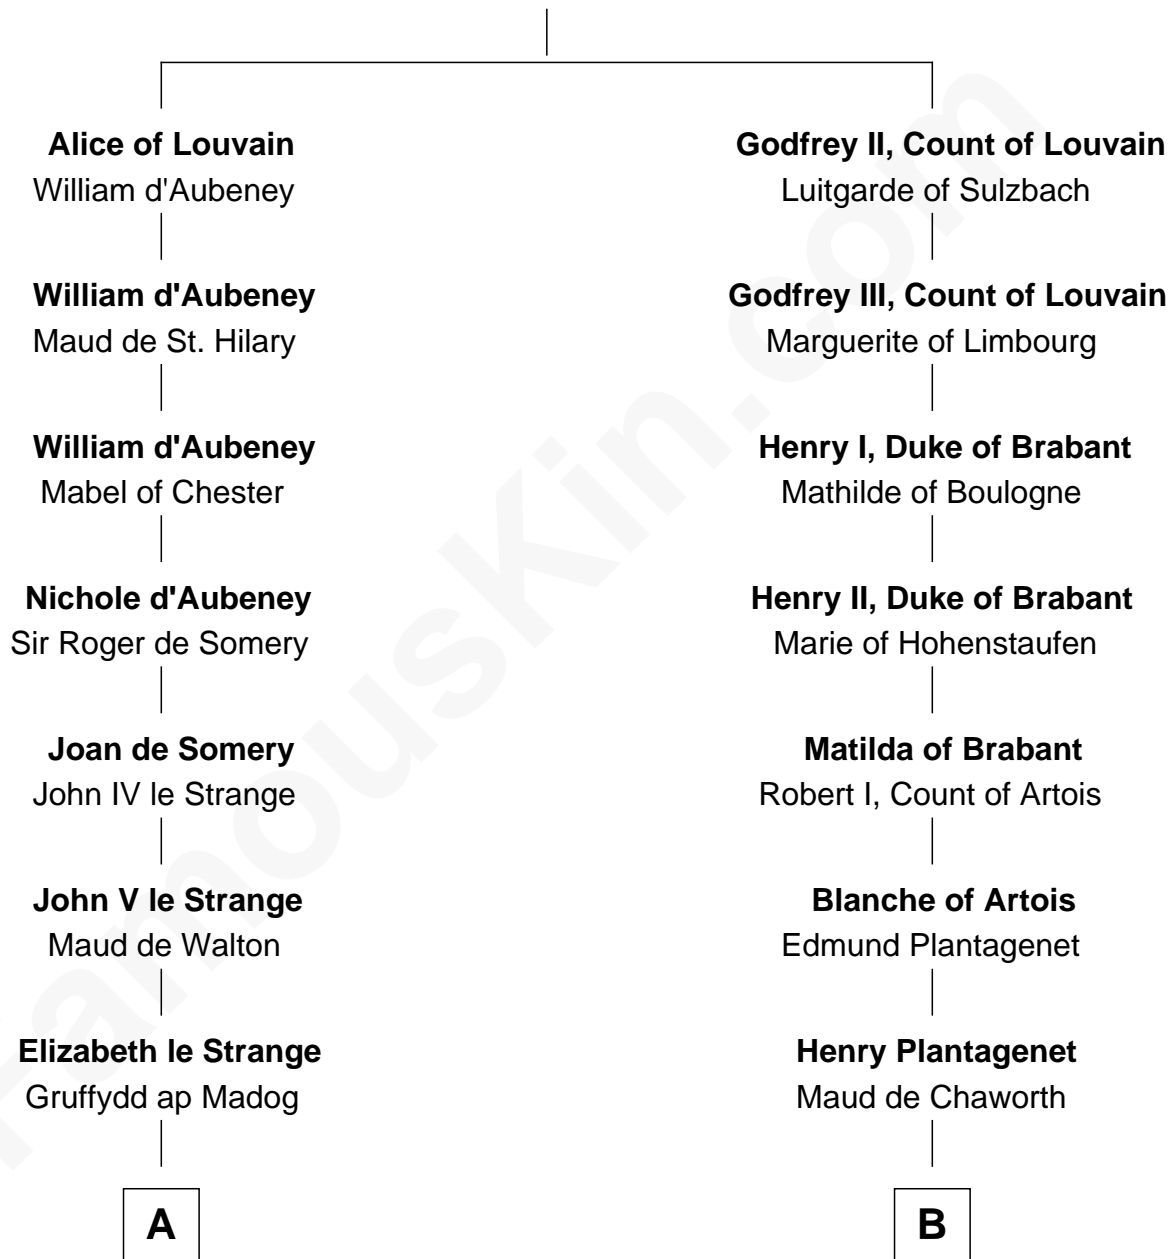

# FamousKin.com

## Relationship Chart of General William Whipple

*Signer of the Declaration of Independence*

19th cousin 1 time removed of

**Roger Sherman**

*Signer of the Declaration of Independence*

**Gottfried I, Count of Louvain**

Ide de Chiny

**C**

**Joanna Appleton**

Matthew Whipple

**William Whipple**

Mary Cutts

**General William Whipple**

*Signer of Declaration of Independence*

**D**

**Mary Palgrave**

Roger Wellington

**Benjamin Wellington**

Elizabeth Sweetman

**Mehetable Wellington**

William Sherman

**Roger Sherman**