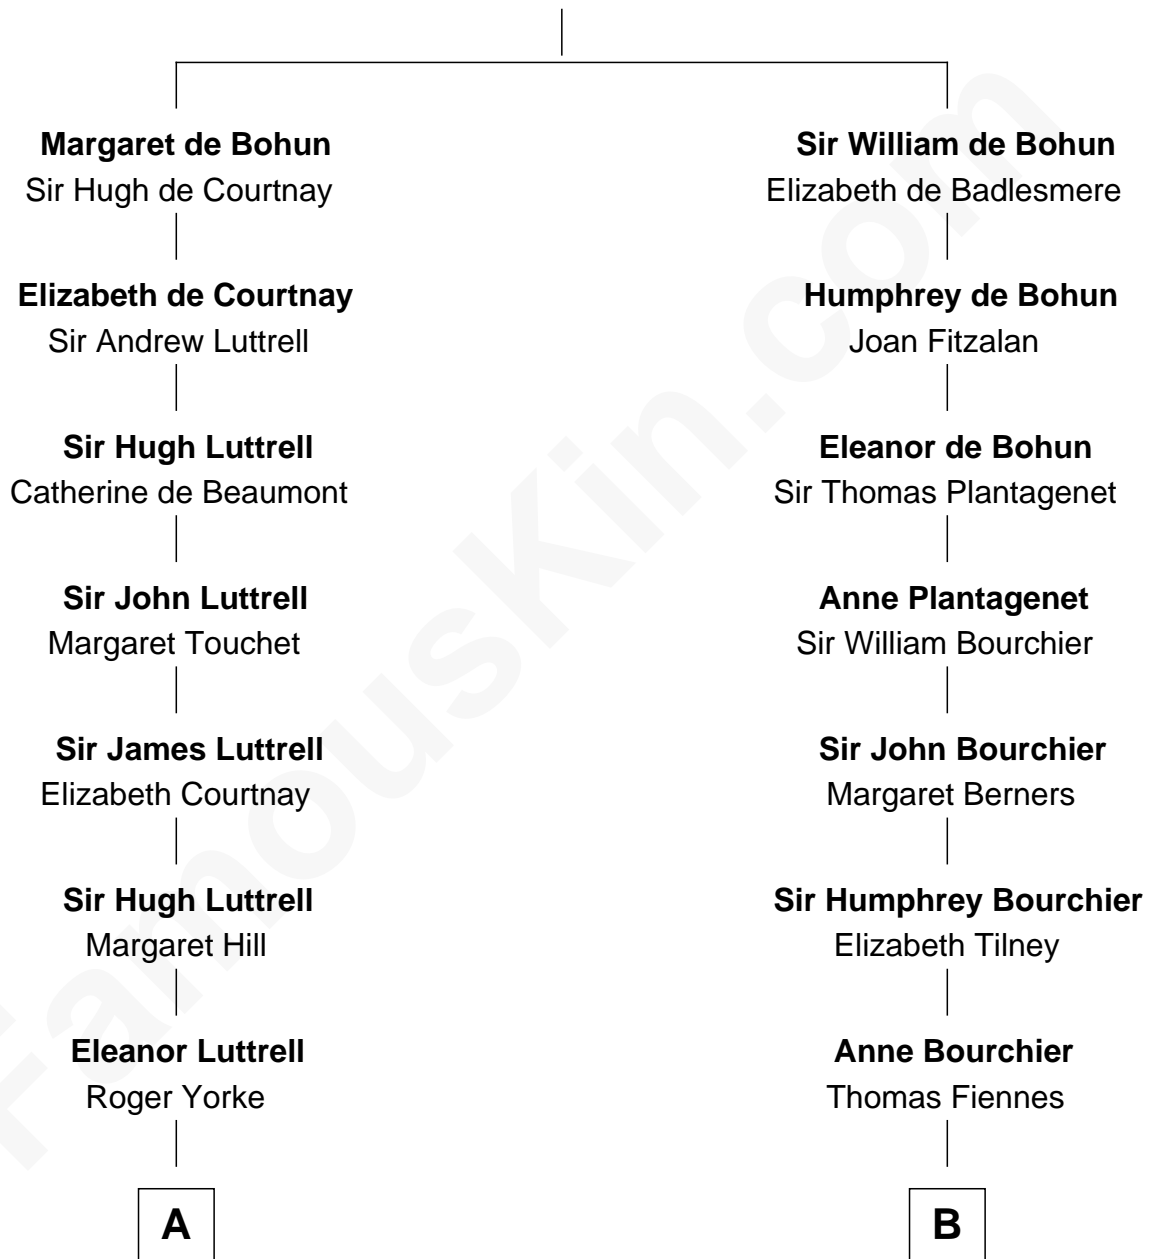

FamousKin.com

Relationship Chart of General William Whipple

Signer of the Declaration of Independence

14th cousin 6 times removed of

Frank Lloyd Wright
American Architect

Humphrey de Bohun
Elizabeth Plantagenet

C

—
Martha Hubbard

David Wright
—

Rev. David Wright

Abigail Goddard
—

William Carey Wright

Anna Lloyd Jones
—

Frank Lloyd Wright