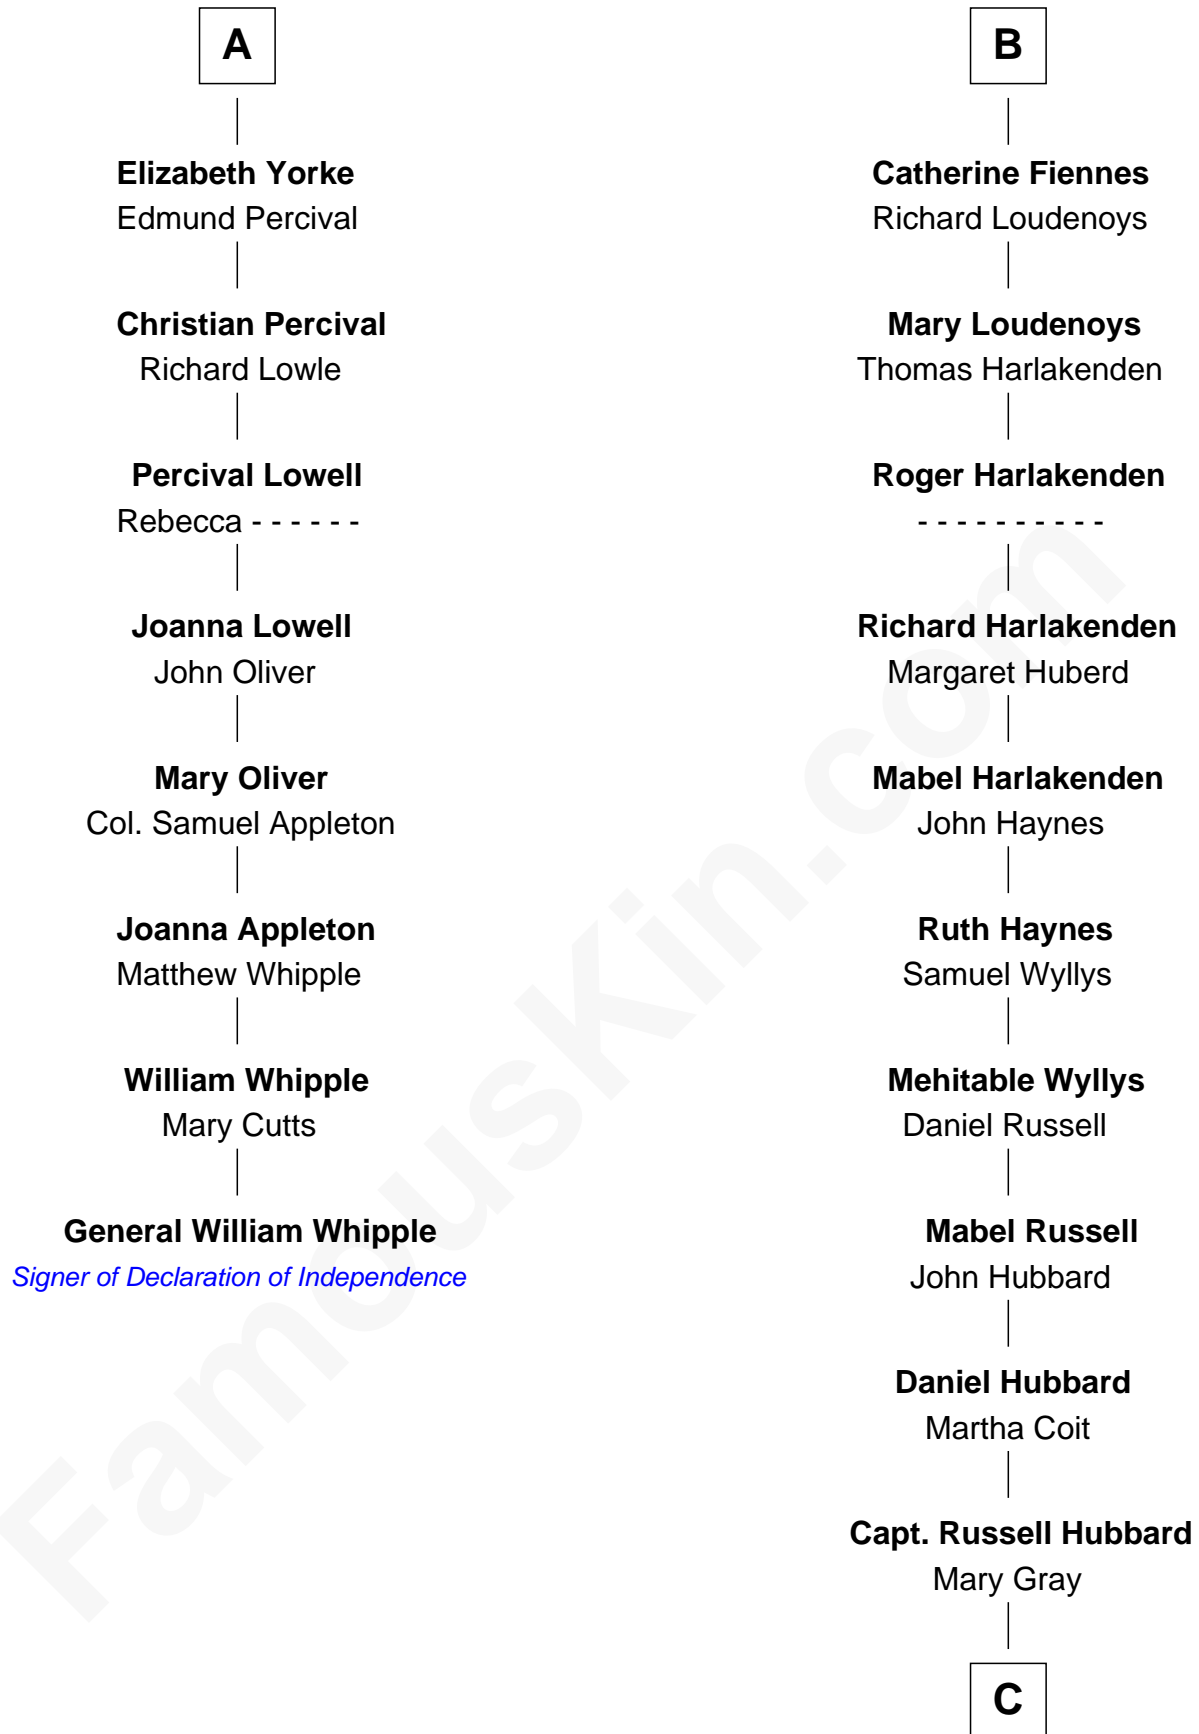

FamousKin.com

Relationship Chart of General William Whipple

Signer of the Declaration of Independence

14th cousin 6 times removed of

Frank Lloyd Wright
American Architect

Humphrey de Bohun
Elizabeth Plantagenet

C

—
Martha Hubbard

David Wright
—

Rev. David Wright

Abigail Goddard
—

William Carey Wright

Anna Lloyd Jones
—

Frank Lloyd Wright