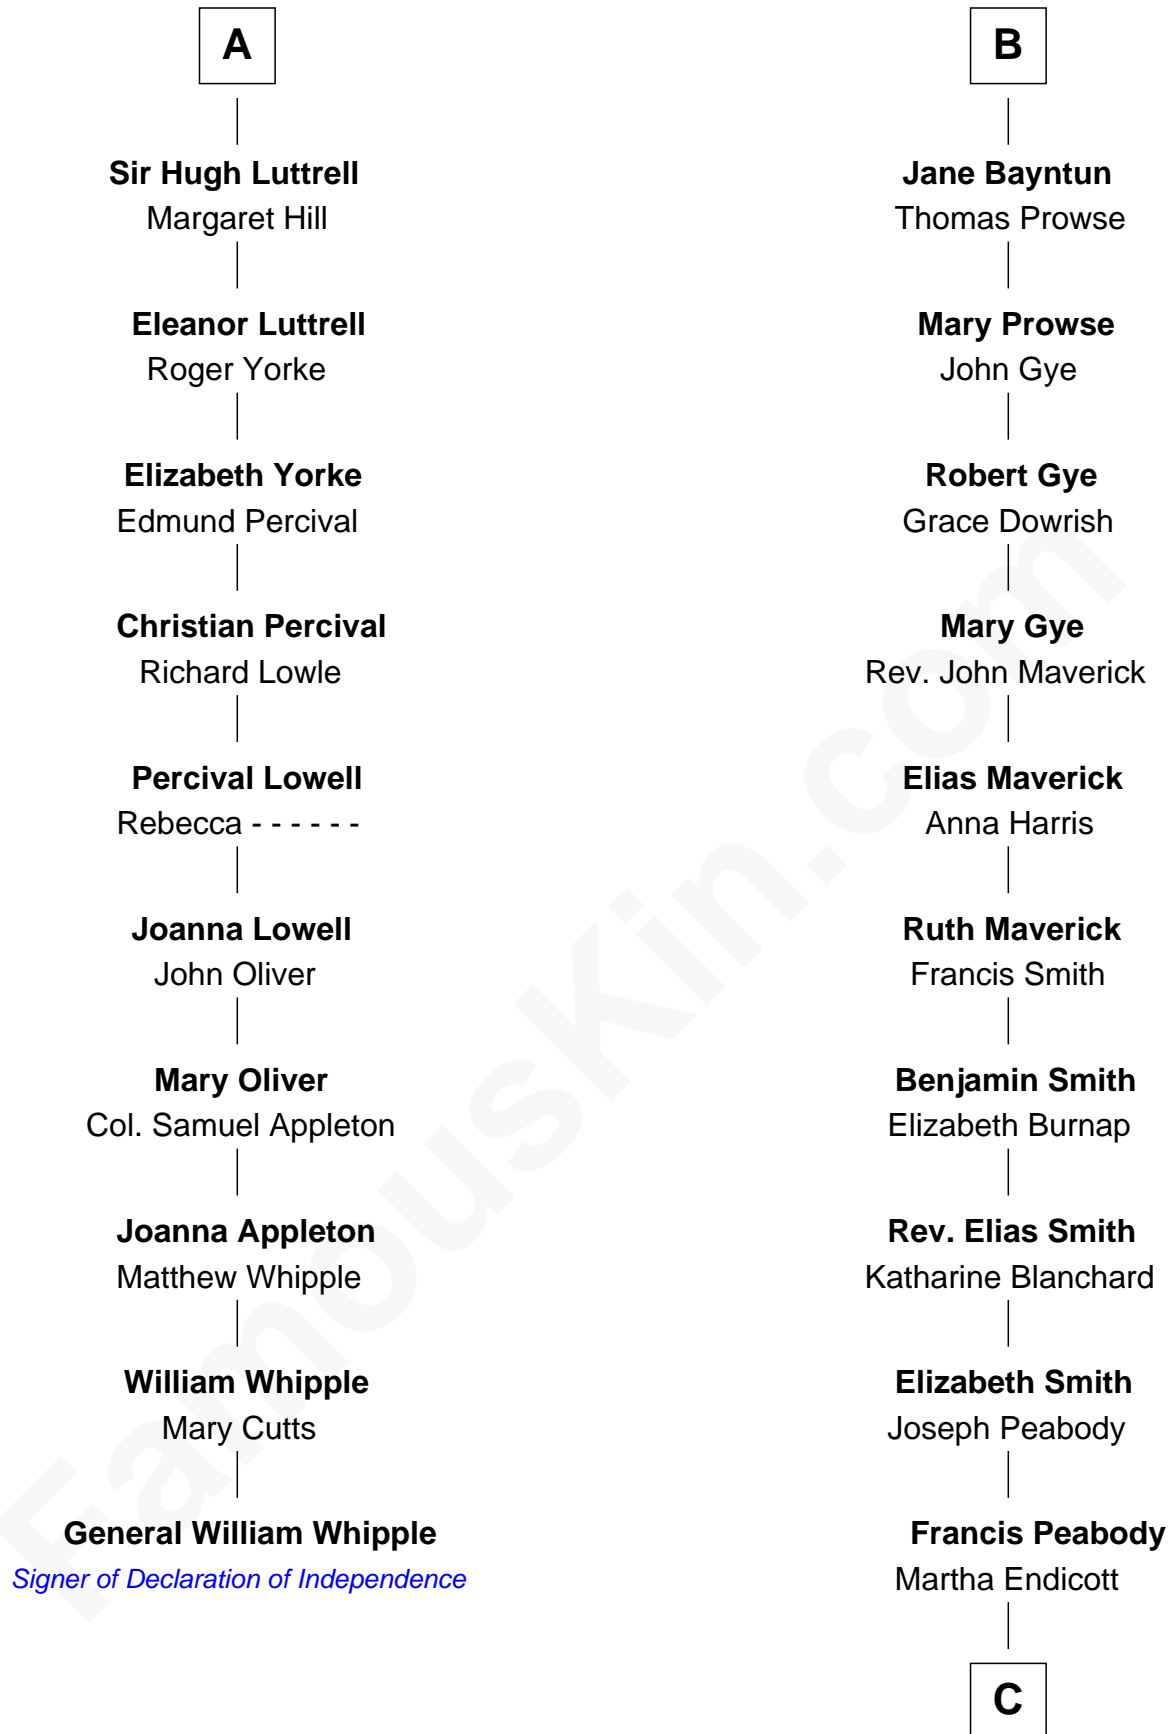

FamousKin.com

Relationship Chart of General William Whipple

Signer of the Declaration of Independence

16th cousin 5 times removed of

Kyra Sedgwick

TV and Movie Actress

C

Samuel Endicott Peabody