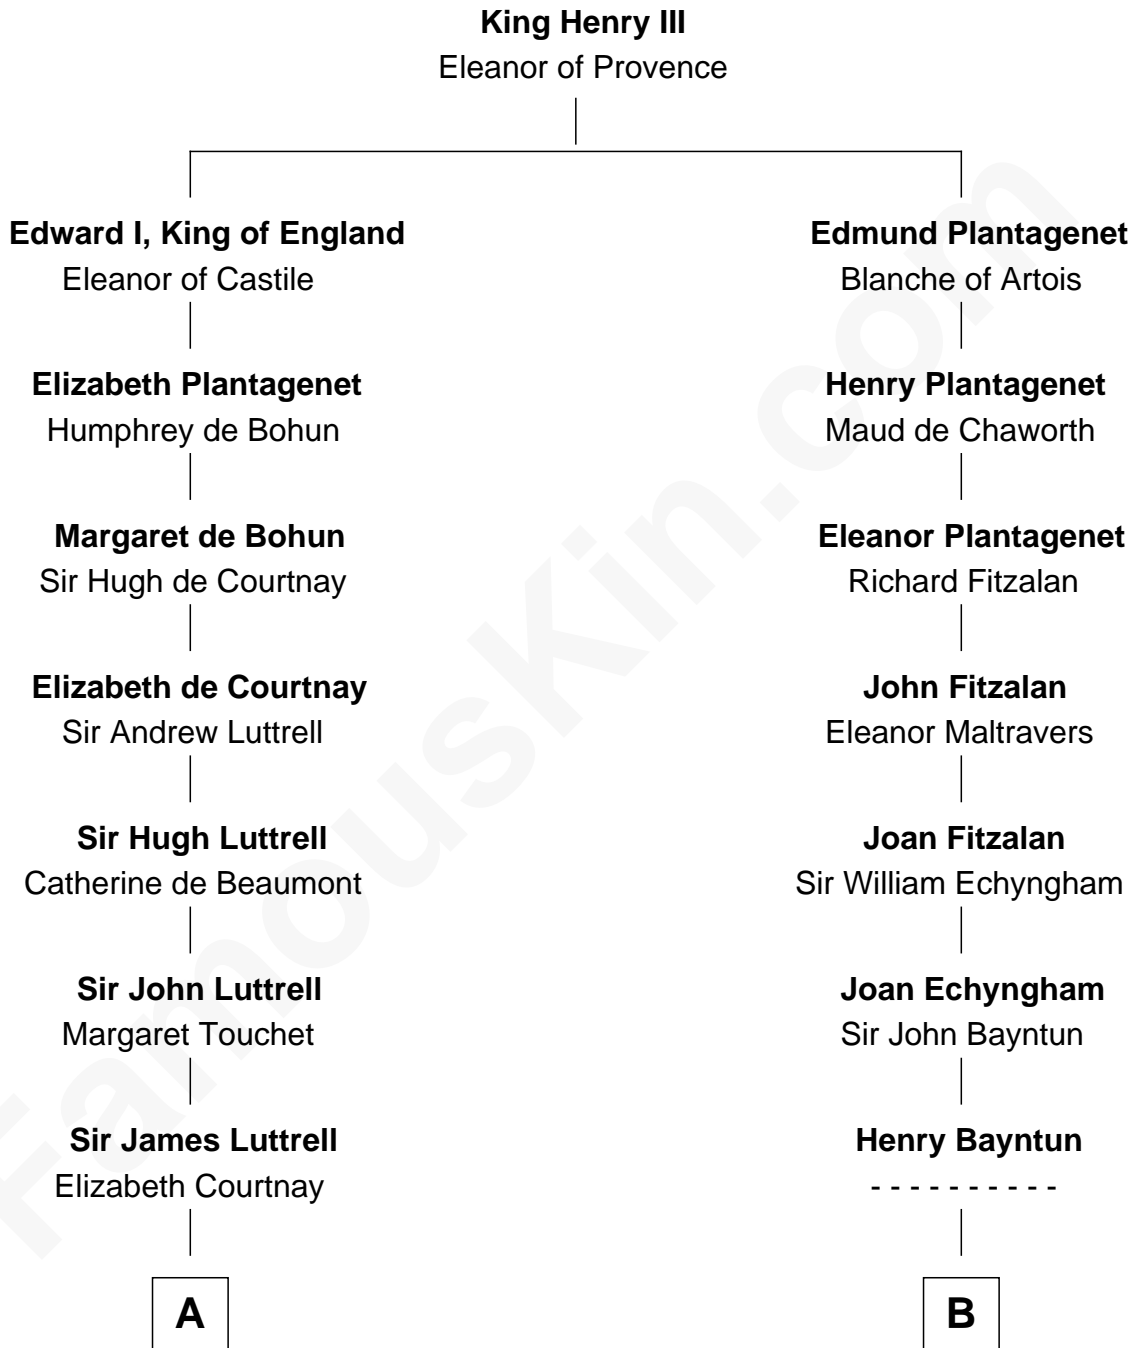

FamousKin.com

Relationship Chart of General William Whipple

Signer of the Declaration of Independence

16th cousin 5 times removed of

Kyra Sedgwick

TV and Movie Actress

C

Samuel Endicott Peabody