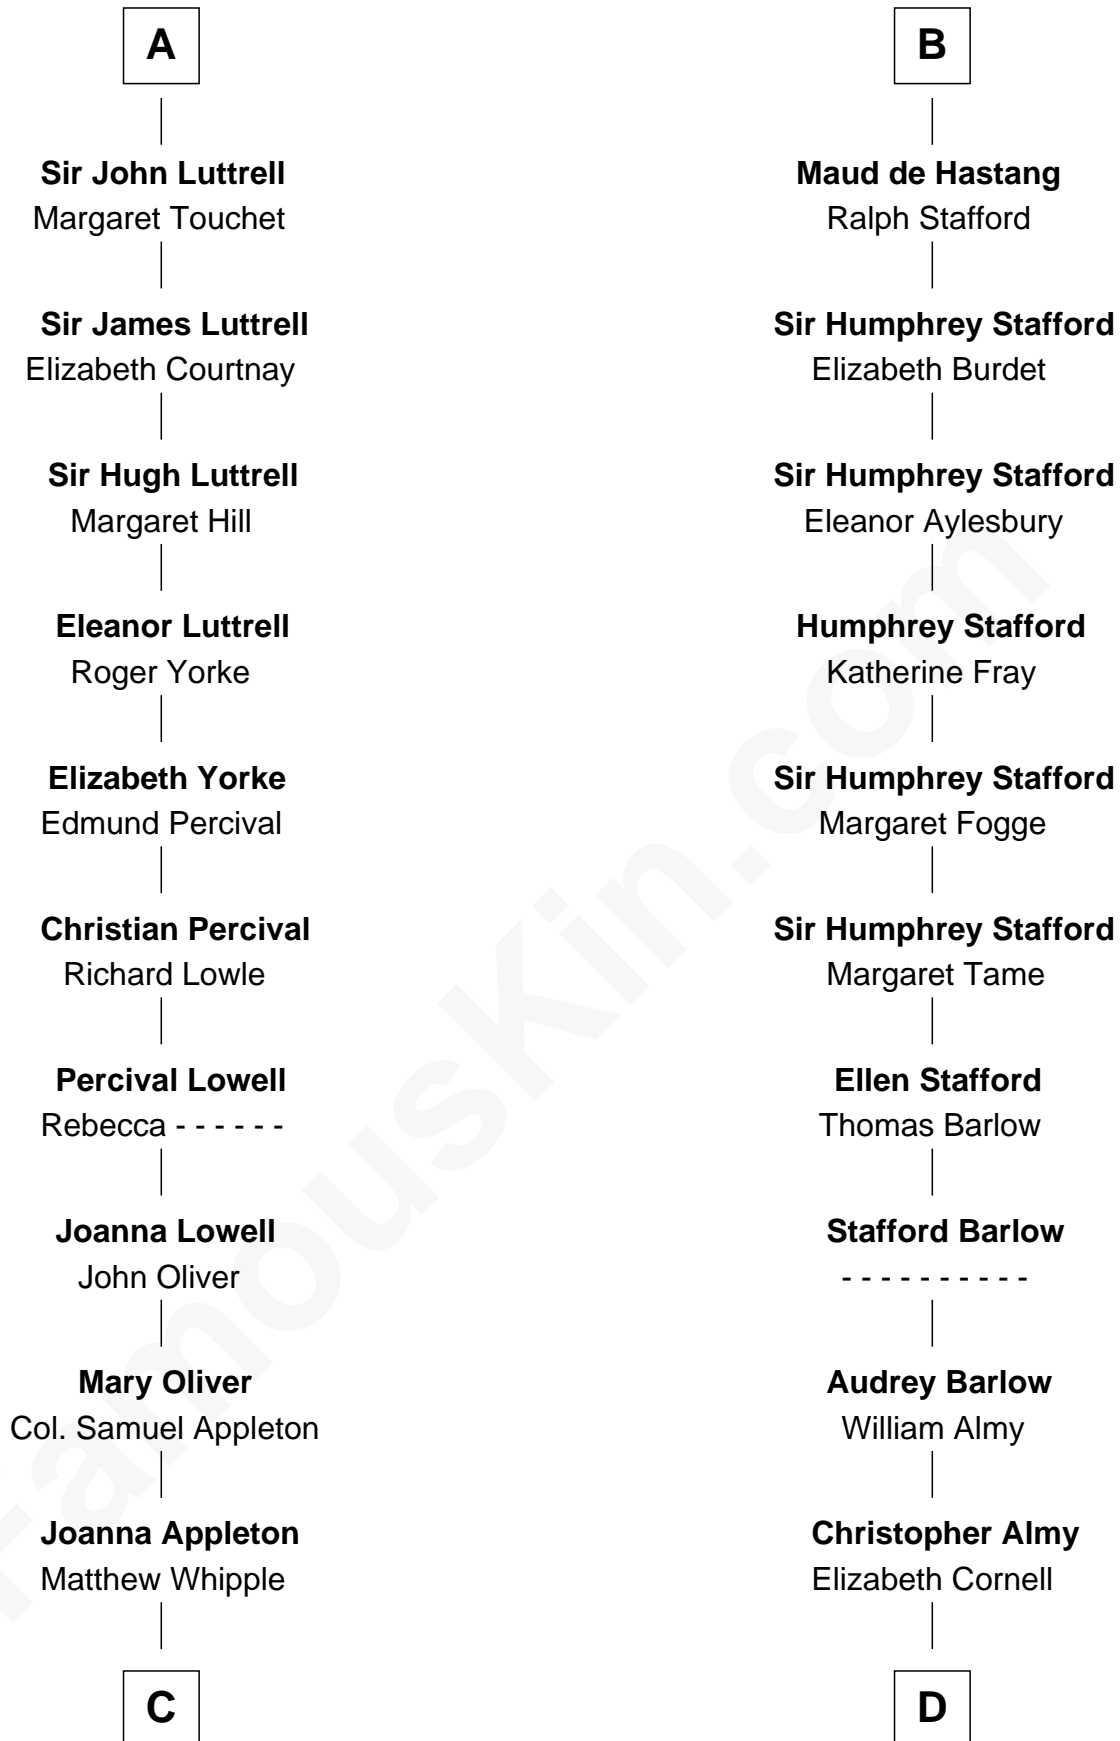

FamousKin.com

Relationship Chart of

General William Whipple

Signer of the Declaration of Independence

18th cousin 1 time removed of

William Ellery

Signer of the Declaration of Independence

C

William Whipple

Mary Cutts

General William Whipple

Signer of Declaration of Independence

D

Col. Job Almy

Ann Lawton

Elizabeth Almy