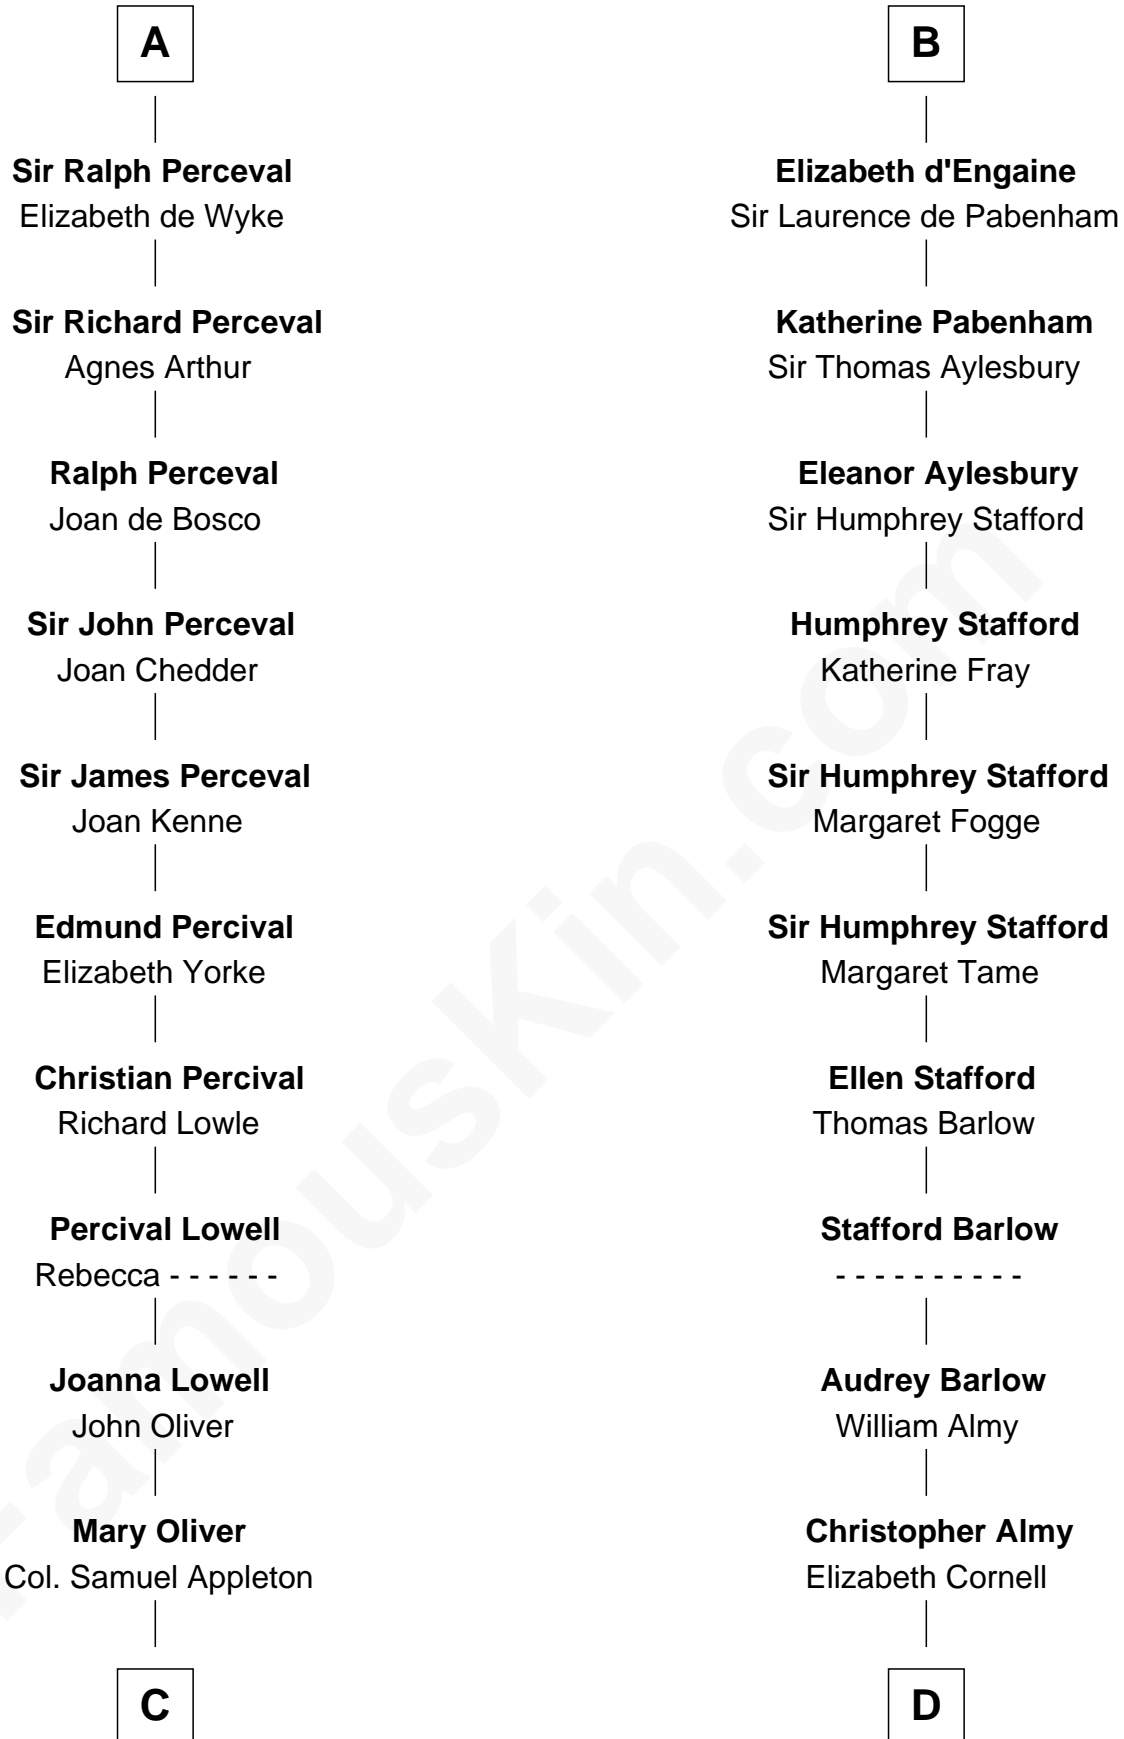

FamousKin.com

Relationship Chart of

General William Whipple

Signer of the Declaration of Independence

19th cousin of

William Ellery

Signer of the Declaration of Independence

C

Joanna Appleton

Matthew Whipple

William Whipple

Mary Cutts

General William Whipple

Signer of Declaration of Independence

D

Col. Job Almy