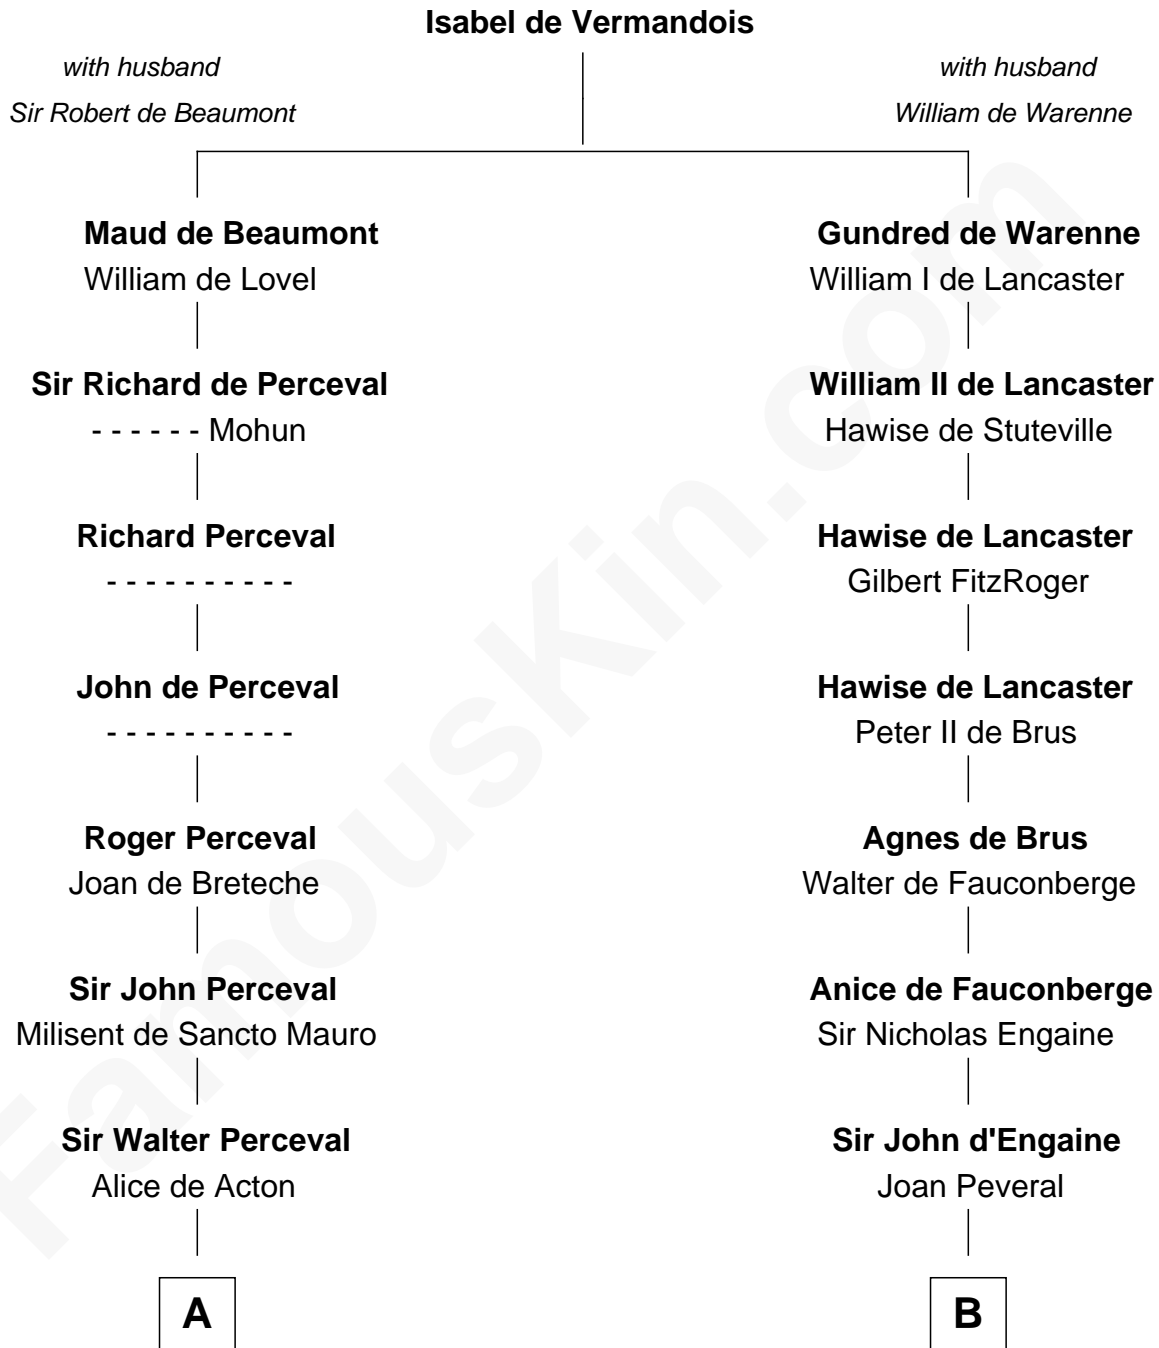

FamousKin.com

Relationship Chart of

General William Whipple

Signer of the Declaration of Independence

19th cousin of

William Ellery

Signer of the Declaration of Independence

C

Joanna Appleton

Matthew Whipple

William Whipple

Mary Cutts

General William Whipple

Signer of Declaration of Independence

D

Col. Job Almy