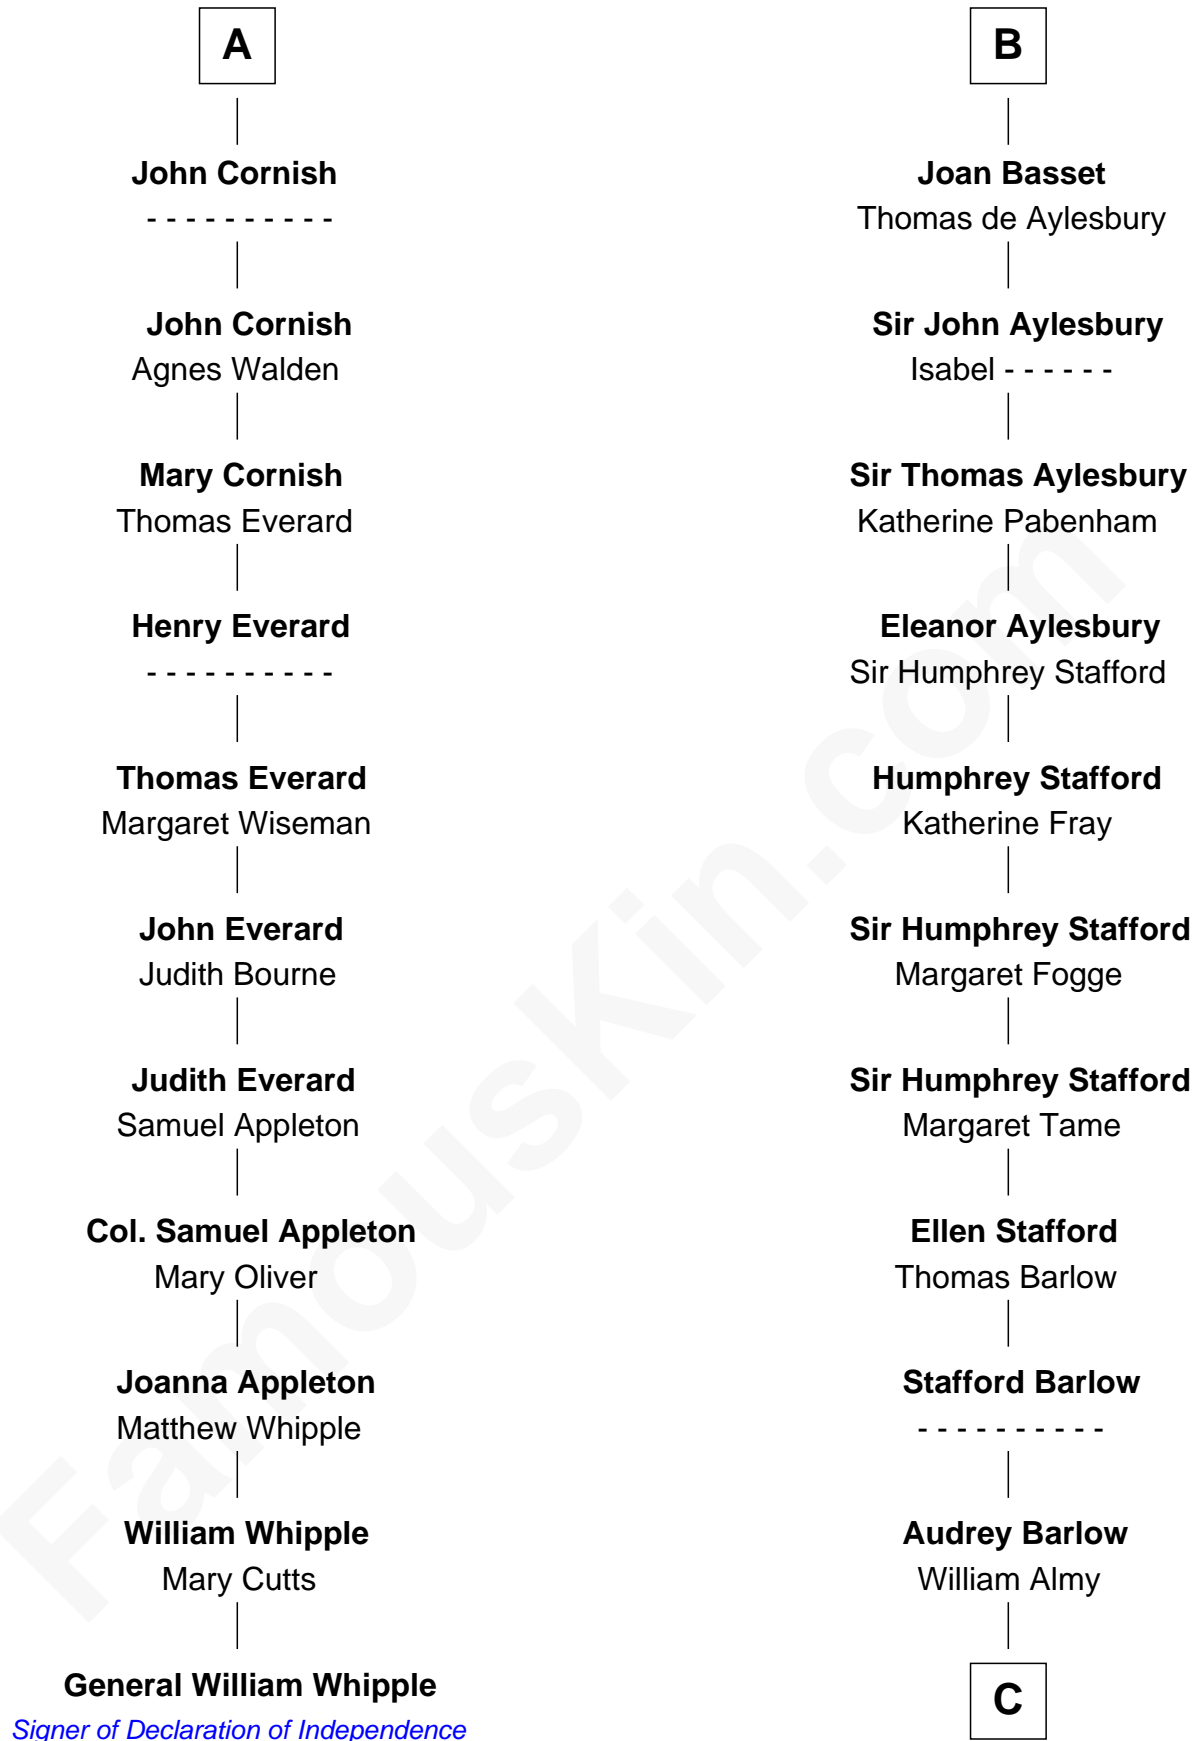

## Relationship Chart of General William Whipple

*Signer of the Declaration of Independence*

17th cousin 3 times removed of

**William Ellery**

*Signer of the Declaration of Independence*

**C**

—  
**Christopher Almy**

Elizabeth Cornell

—  
**Col. Job Almy**

Ann Lawton

—  
**Elizabeth Almy**

William Ellery

—  
**William Ellery**

*Signer of Declaration of Independence*