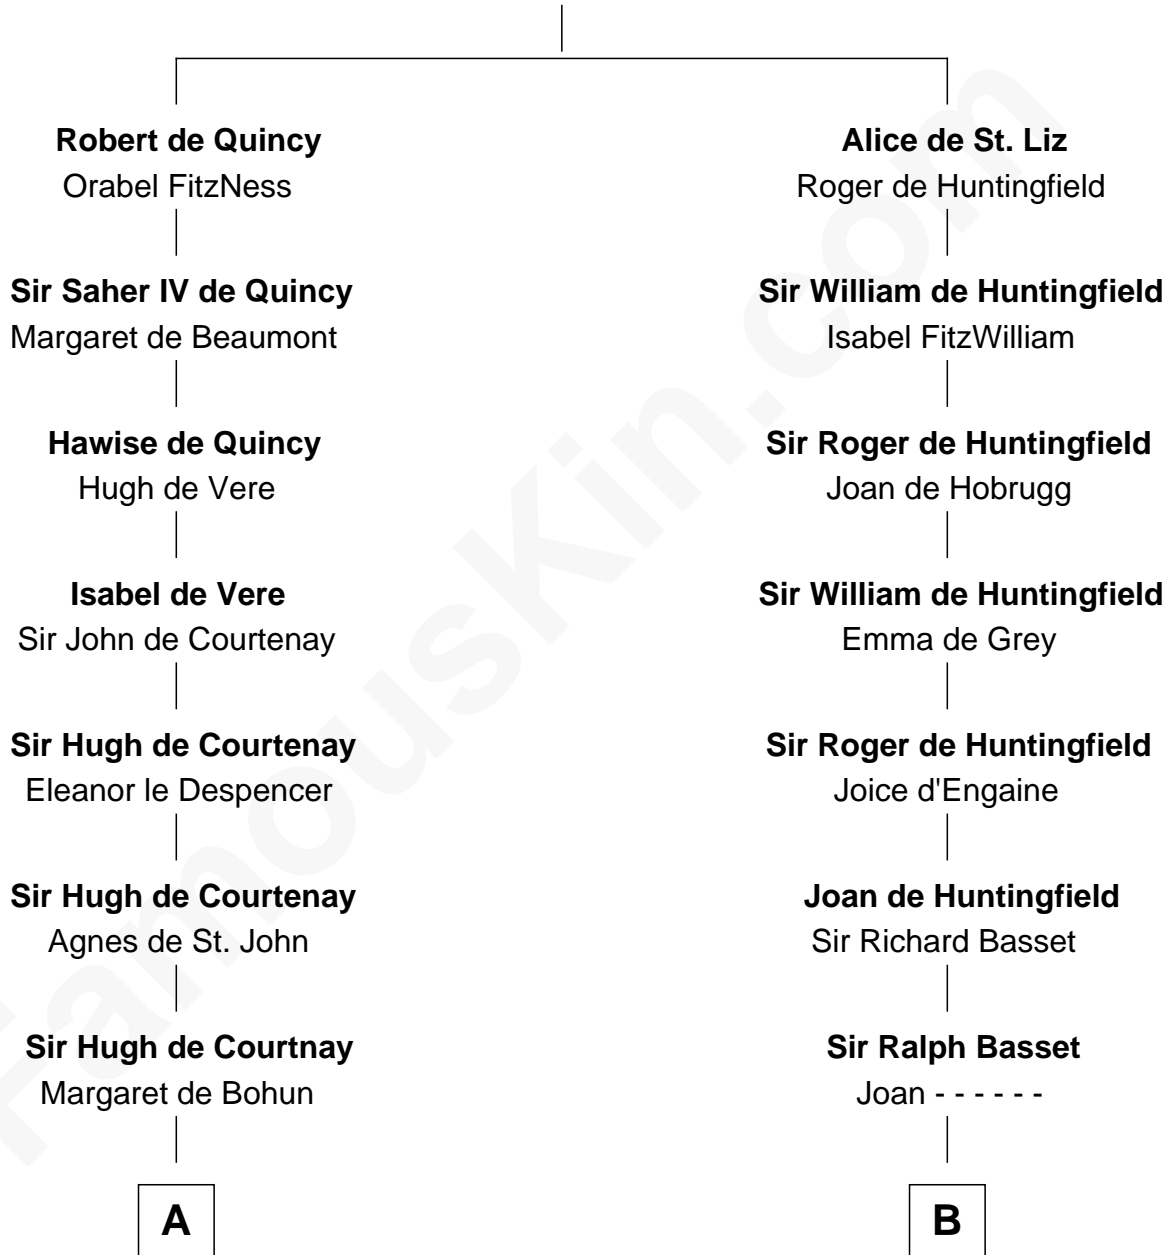

FamousKin.com

Relationship Chart of

General William Whipple

Signer of the Declaration of Independence

20th cousin of

William Ellery

Signer of the Declaration of Independence

Saher I de Quincy

Maud de St. Liz

C

Mary Oliver
Col. Samuel Appleton

Joanna Appleton
Matthew Whipple

William Whipple
Mary Cutts

General William Whipple
Signer of Declaration of Independence

D

Christopher Almy
Elizabeth Cornell

Col. Job Almy
Ann Lawton

Elizabeth Almy
William Ellery

William Ellery
Signer of Declaration of Independence