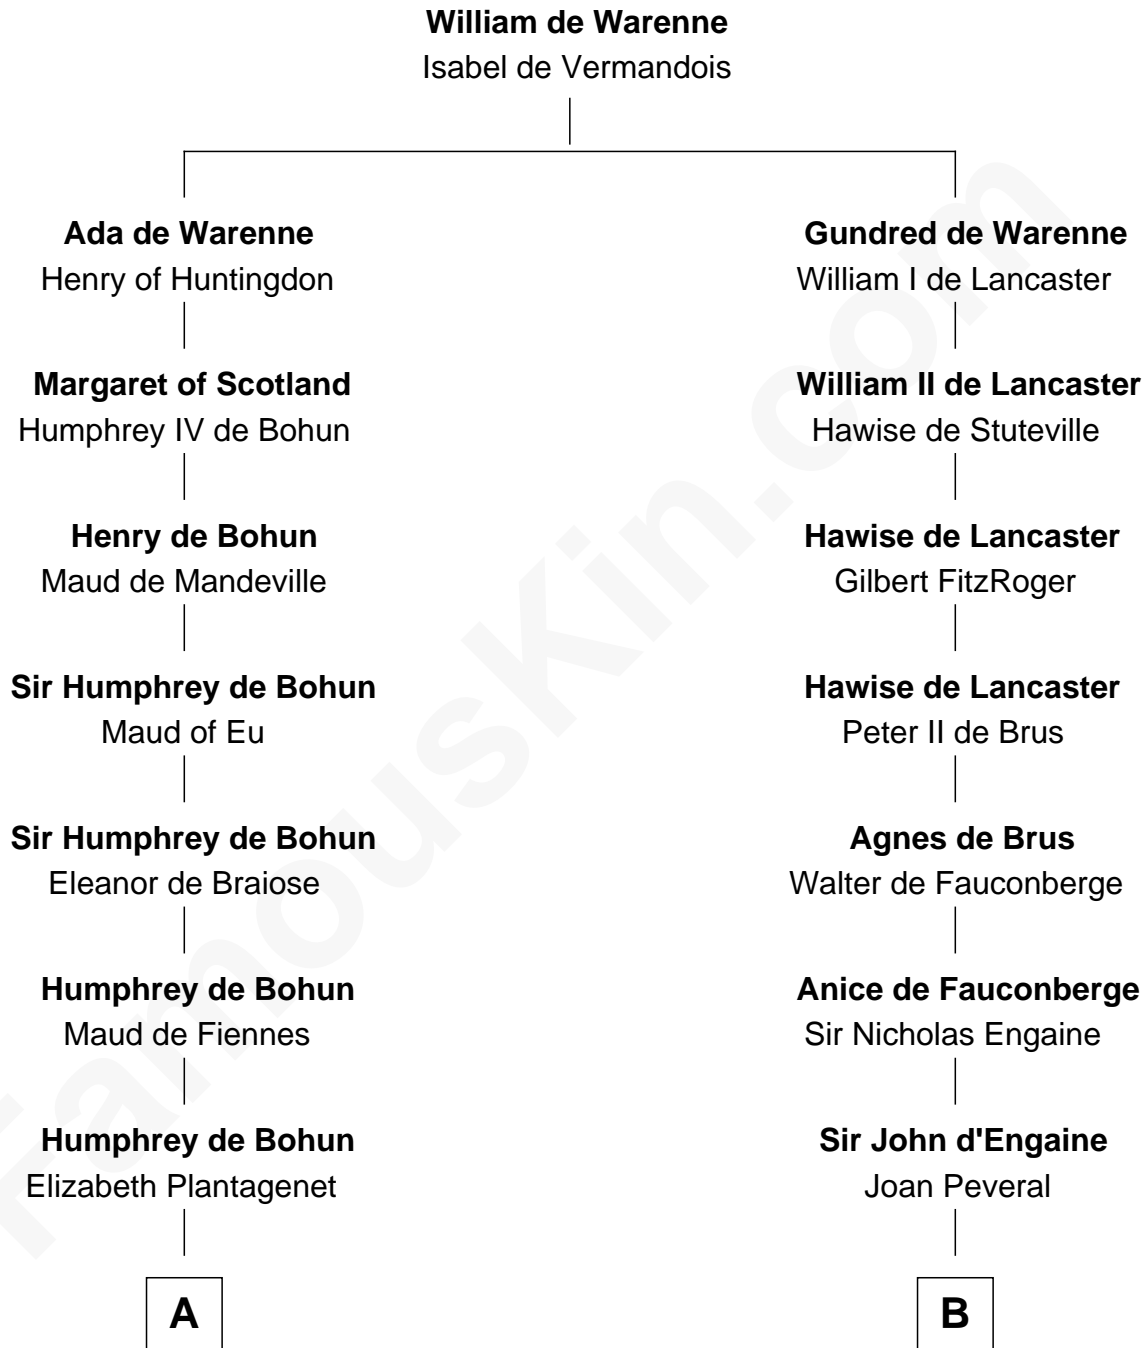

# FamousKin.com

## Relationship Chart of General William Whipple

*Signer of the Declaration of Independence*

19th cousin 2 times removed of

**William Ellery**

*Signer of the Declaration of Independence*

**C**

**Joanna Lowell**

John Oliver

**Mary Oliver**

Col. Samuel Appleton

**Joanna Appleton**

Matthew Whipple

**William Whipple**

Mary Cutts

**General William Whipple**