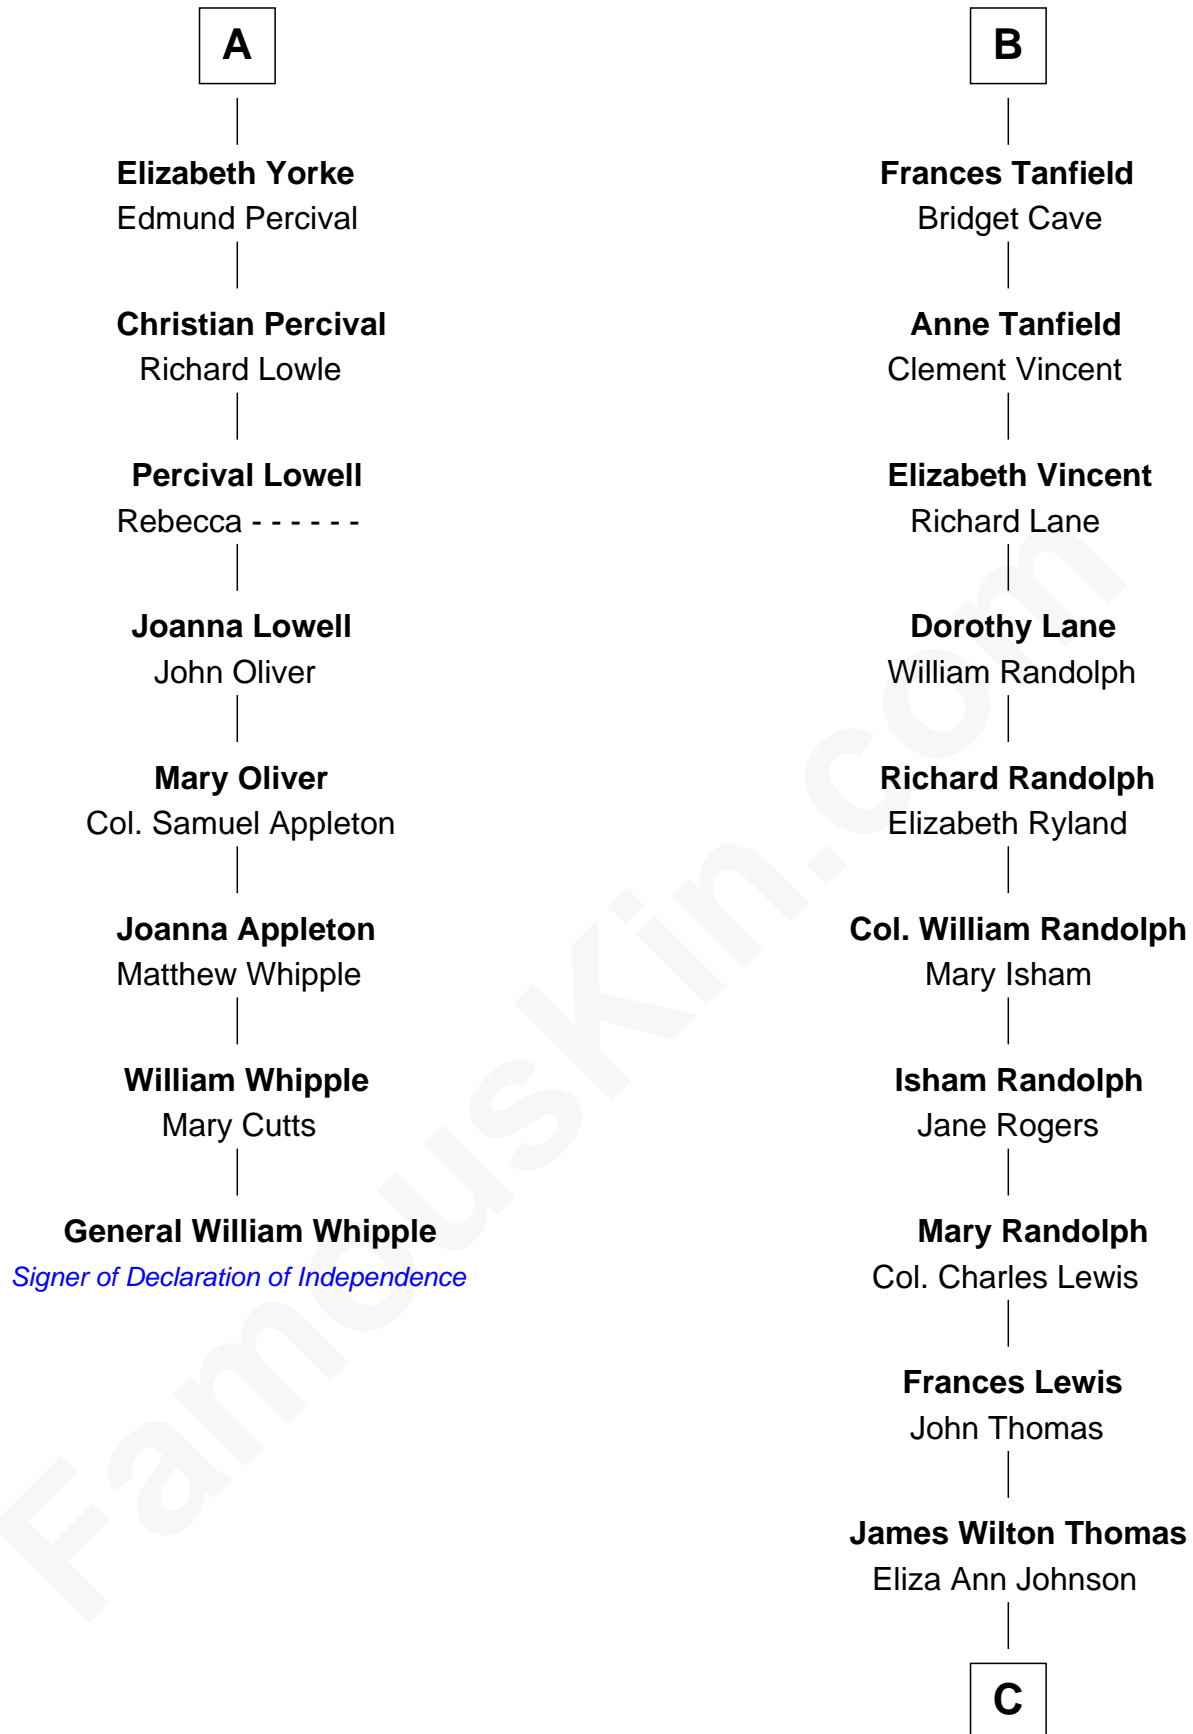

## Relationship Chart of

### General William Whipple

*Signer of the Declaration of Independence*

14th cousin 7 times removed of

**Douglas Trumbull**

*Film Special Effects Pioneer*

**Humphrey de Bohun**

Elizabeth Plantagenet

C

**Virginia Ann Mildred Thomas**

Walter Bowdoin Trumbull

**Robert Morris Wilton Trumbull**

Emily Shurtleff

**Morris Kinnard Trumbull**

Alice G. Greer

**Donald Edmond Trumbull**

Marcia Hunt