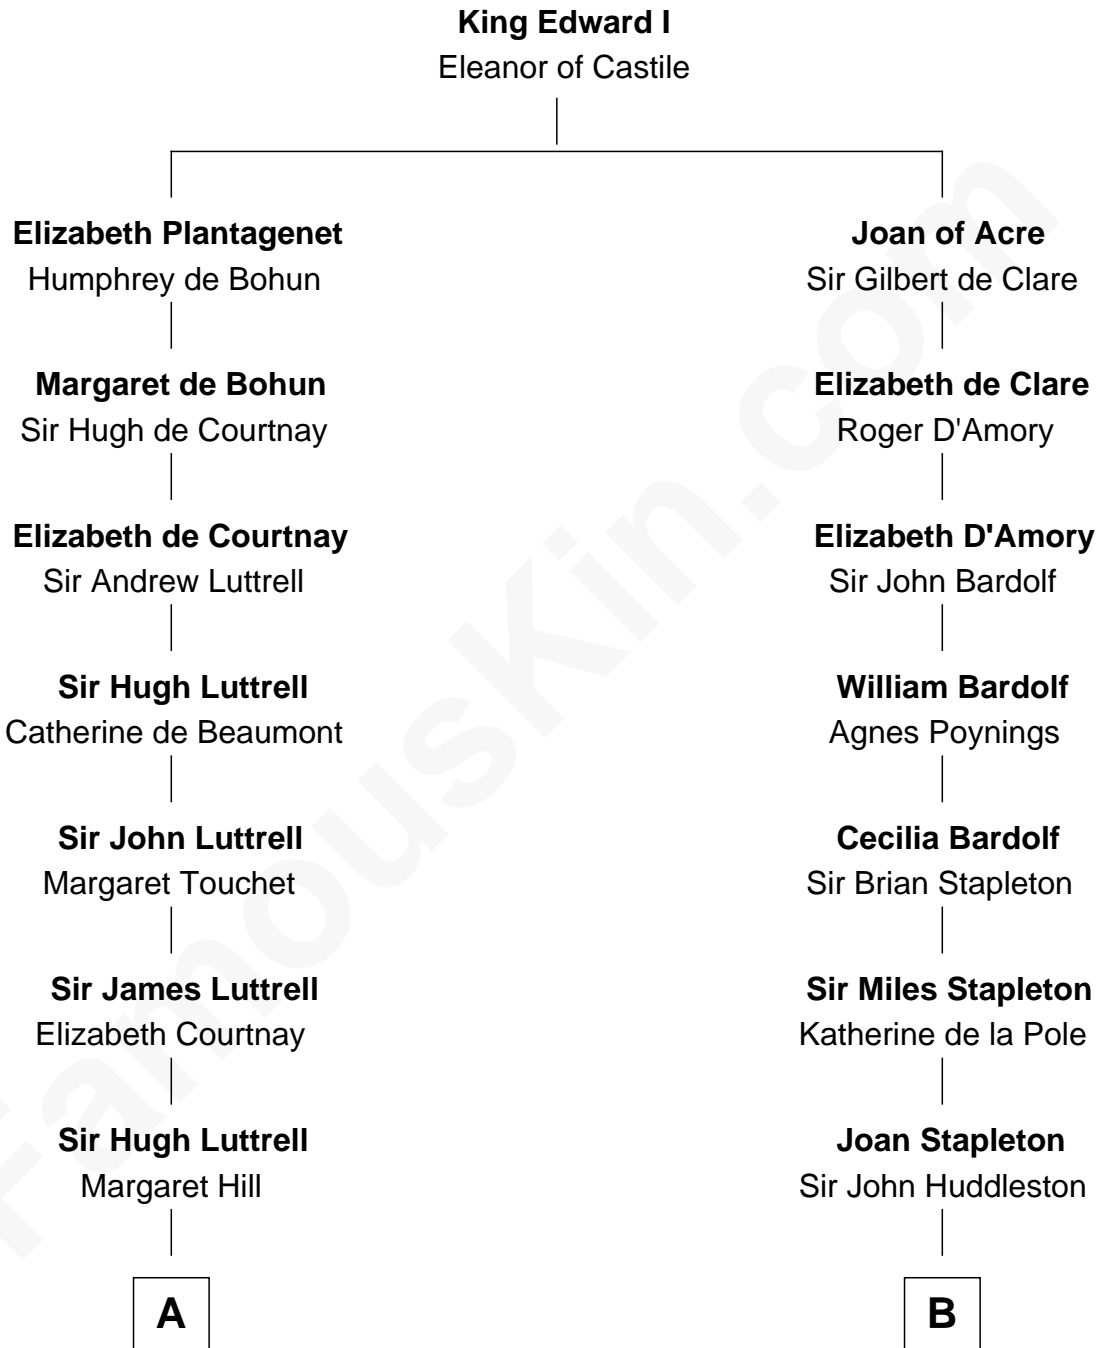

FamousKin.com

Relationship Chart of General William Whipple

Signer of the Declaration of Independence

15th cousin 1 time removed of

Fletcher Christian

Leader of the mutiny on the Bounty

A

Eleanor Luttrell

Roger Yorke

Elizabeth Yorke

Edmund Percival

Christian Percival

Richard Lowle

Percival Lowell

Rebecca - - - - -

Joanna Lowell