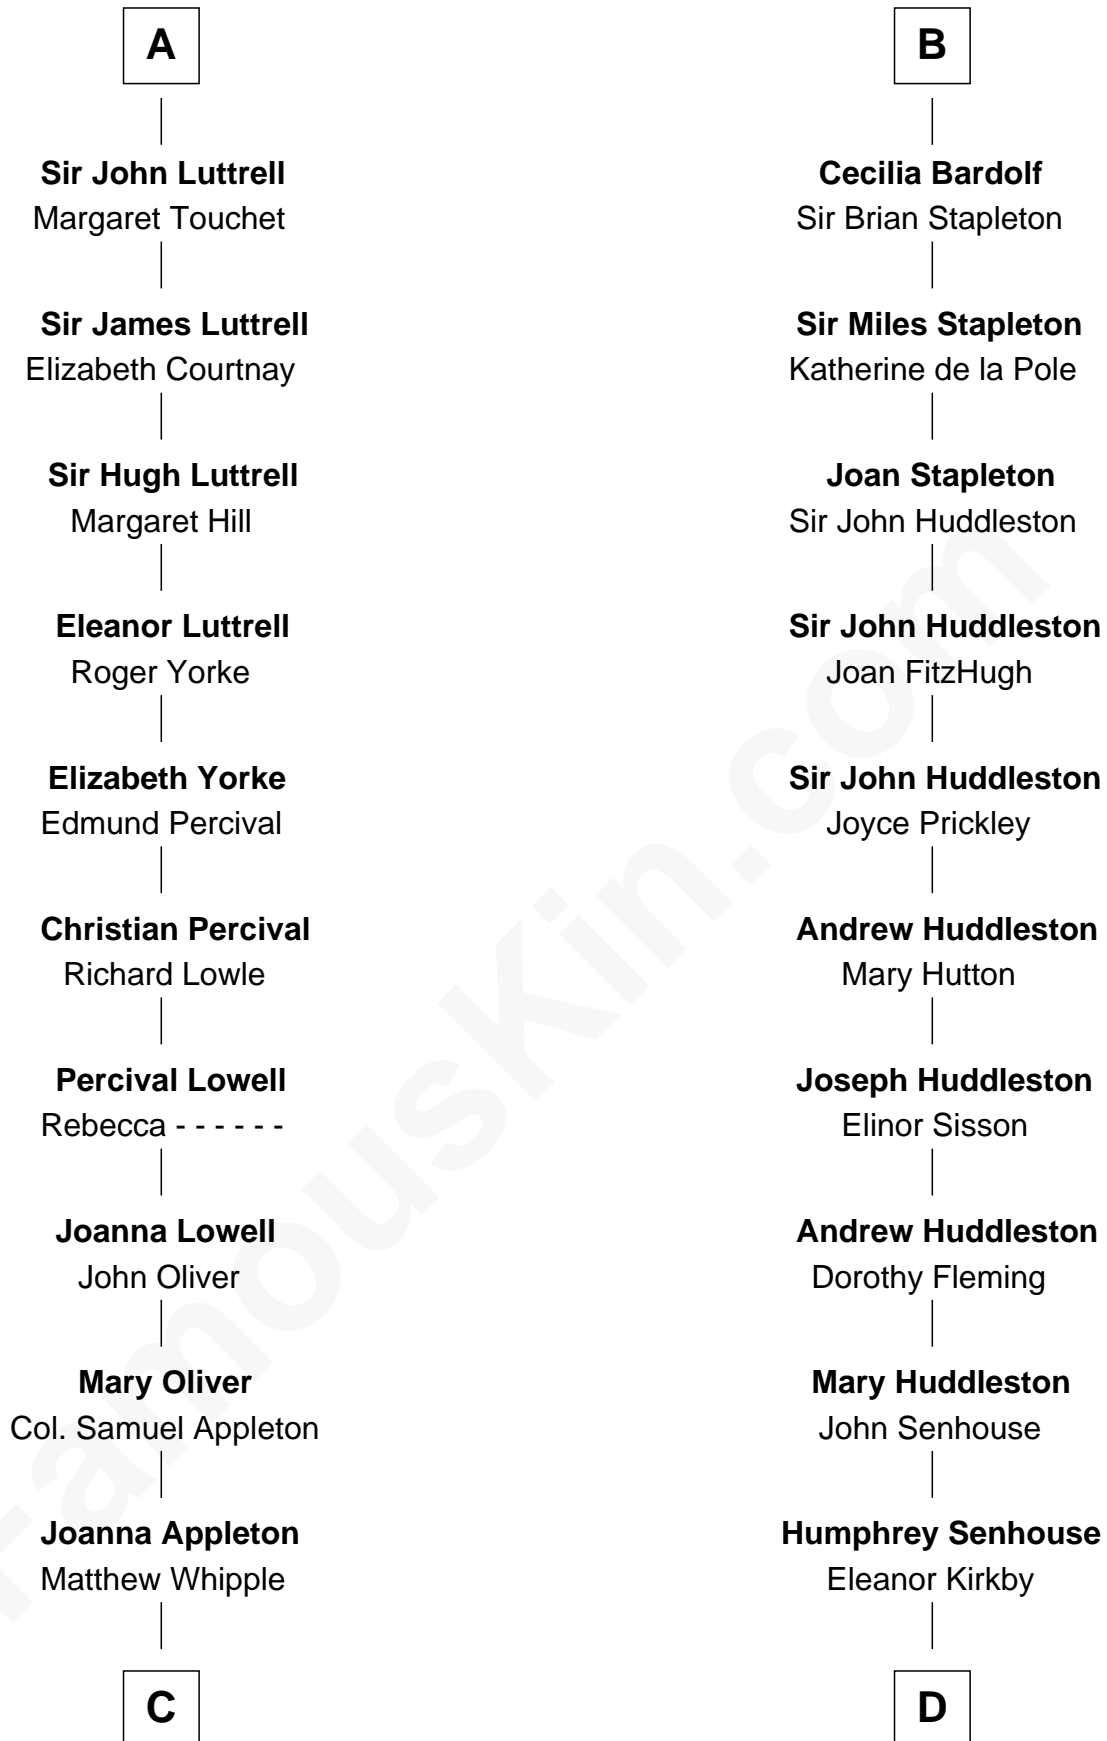

FamousKin.com

Relationship Chart of

General William Whipple

Signer of the Declaration of Independence

18th cousin 1 time removed of

Fletcher Christian

Leader of the mutiny on the Bounty

Saher de Quincy
Margaret de Beaumont

C

William Whipple

Mary Cutts

General William Whipple

Signer of Declaration of Independence

D

Bridget Senhouse

John Christian

Charles Christian

Anne Dixon

Fletcher Christian

Leader of the mutiny on the Bounty

FamousKin.com