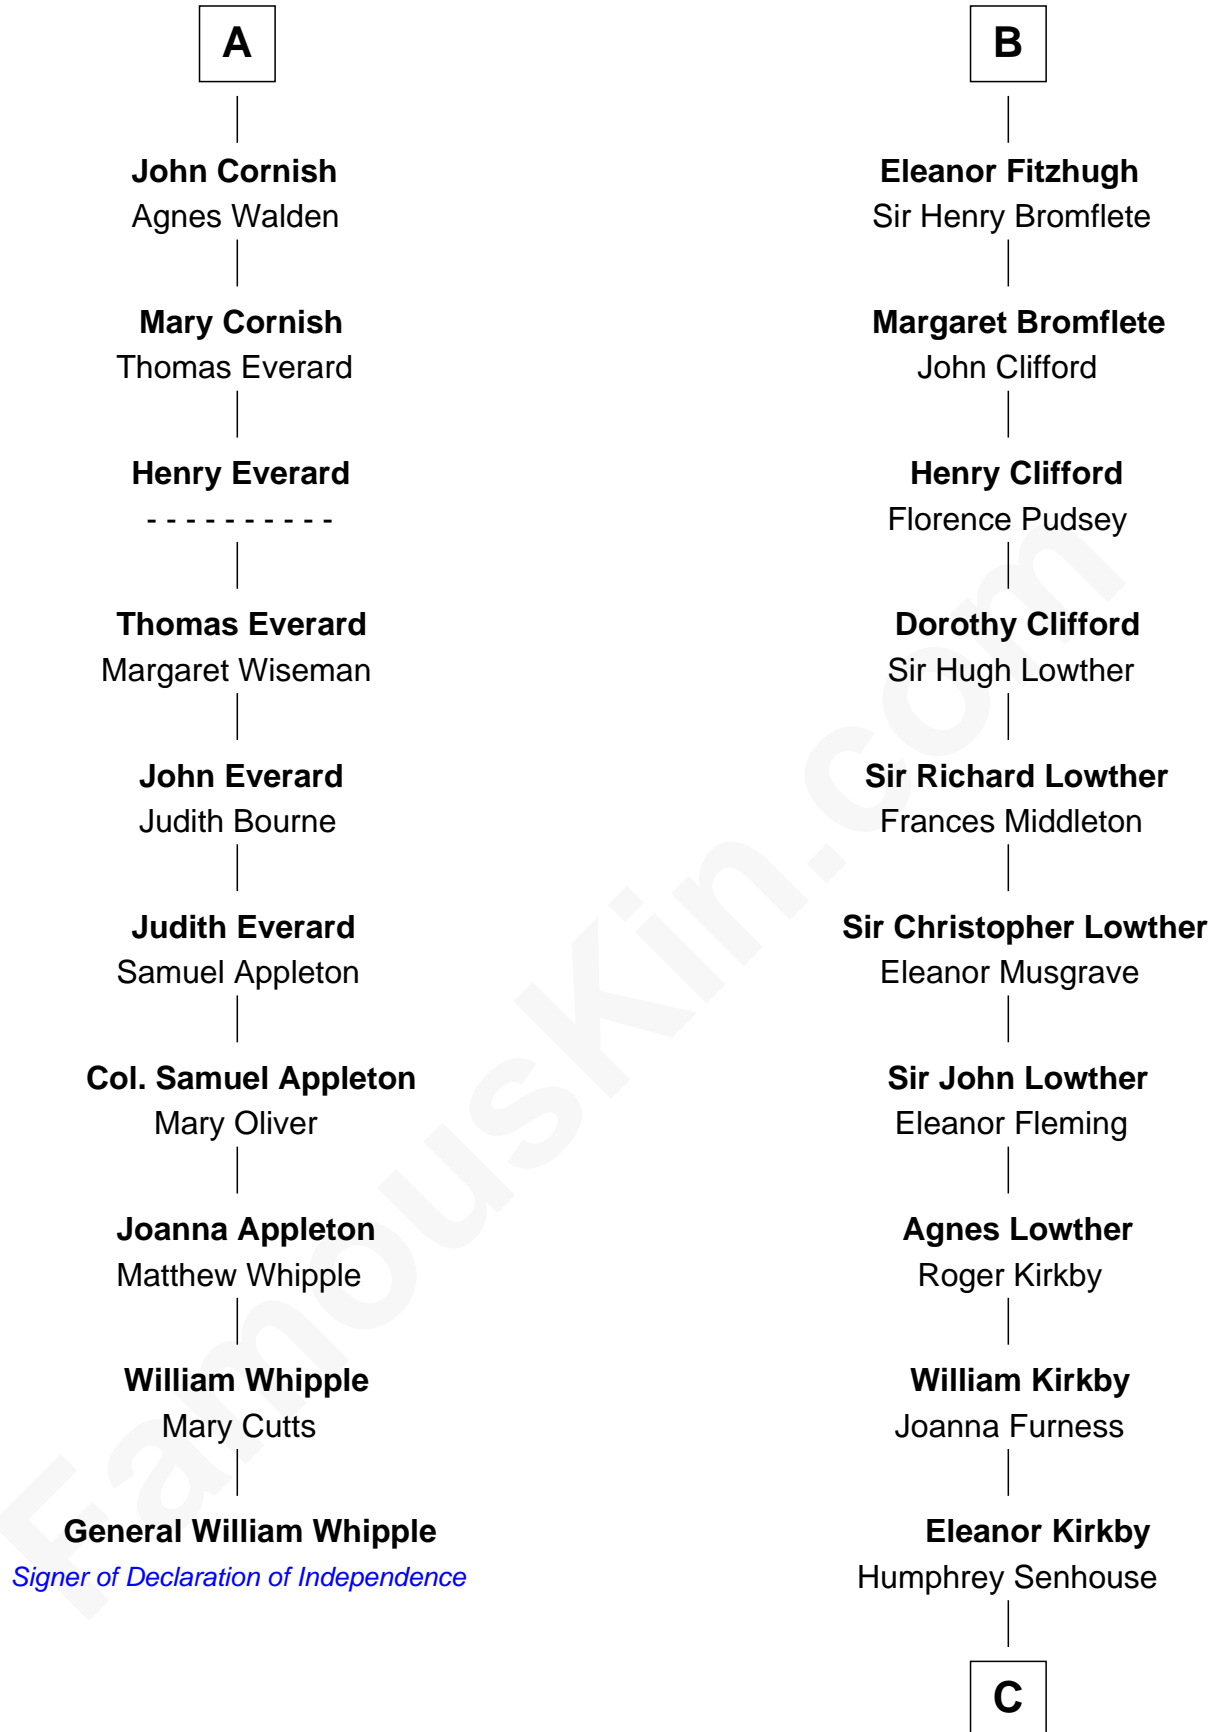

FamousKin.com

Relationship Chart of

General William Whipple

Signer of the Declaration of Independence

16th cousin 3 times removed of

Fletcher Christian

Leader of the mutiny on the Bounty

C

Bridget Senhouse

John Christian

Charles Christian

Anne Dixon

Fletcher Christian

Leader of the mutiny on the Bounty

FamousKin.com