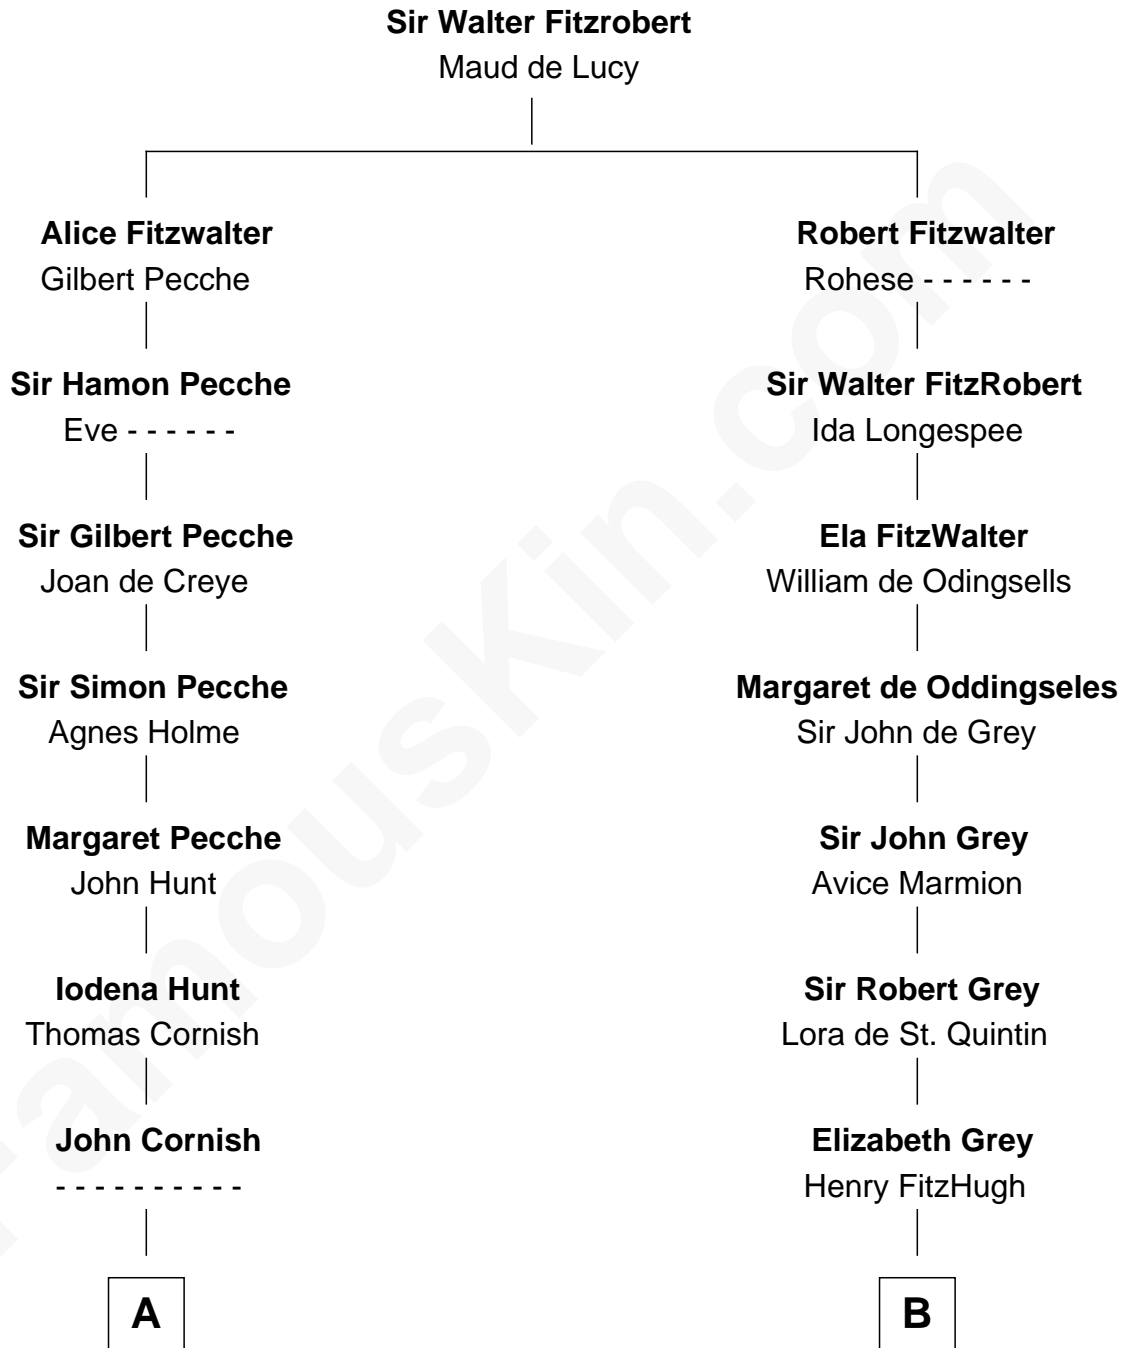

FamousKin.com

Relationship Chart of

General William Whipple

Signer of the Declaration of Independence

16th cousin 3 times removed of

Fletcher Christian

Leader of the mutiny on the Bounty

C

Bridget Senhouse

John Christian

Charles Christian

Anne Dixon

Fletcher Christian

Leader of the mutiny on the Bounty

FamousKin.com