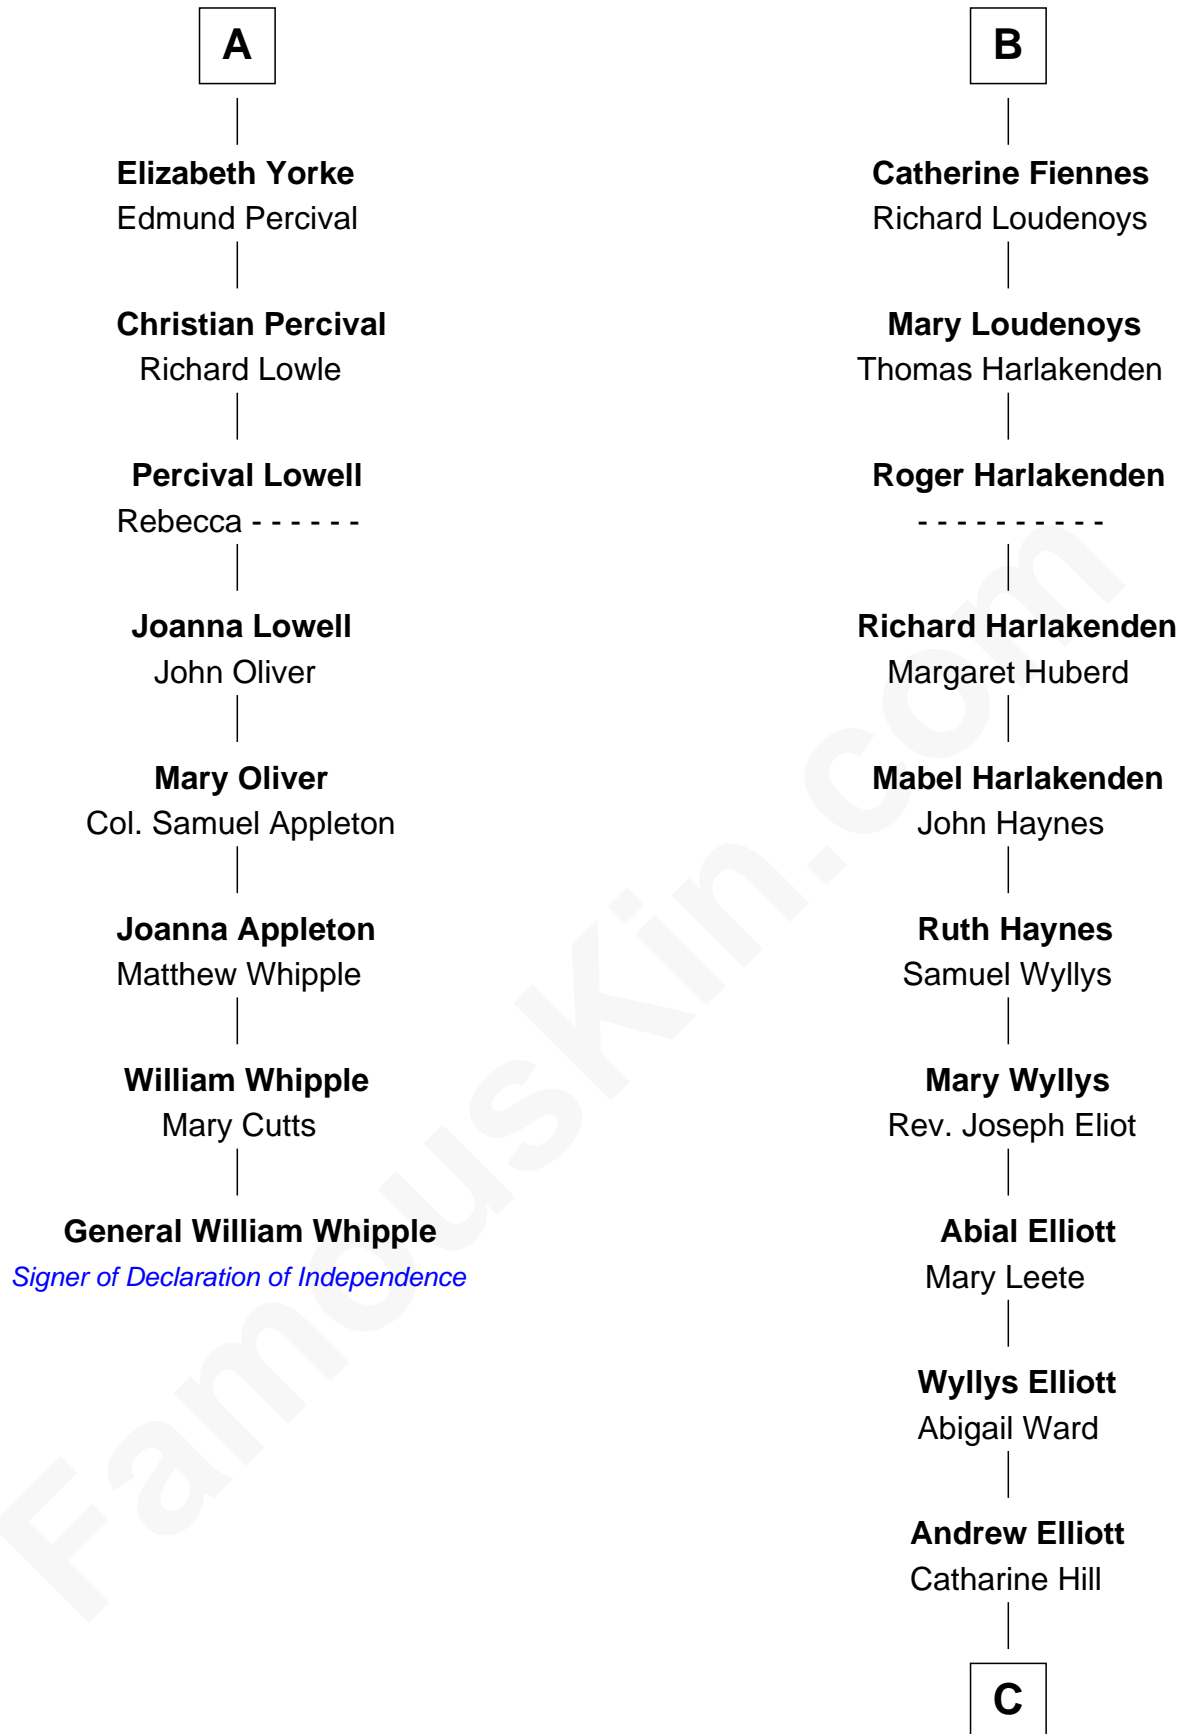

FamousKin.com

Relationship Chart of

General William Whipple

Signer of the Declaration of Independence

14th cousin 7 times removed of

Ali Wentworth

TV Actress and Comedienne

C

Charles Wyllys Elliott

Mary Green White

Howard Elliott

Janet January

Janet January Elliott

Richard Bryant Hobart

Mable Bryant Hobart

Eric Bartlett Wentworth