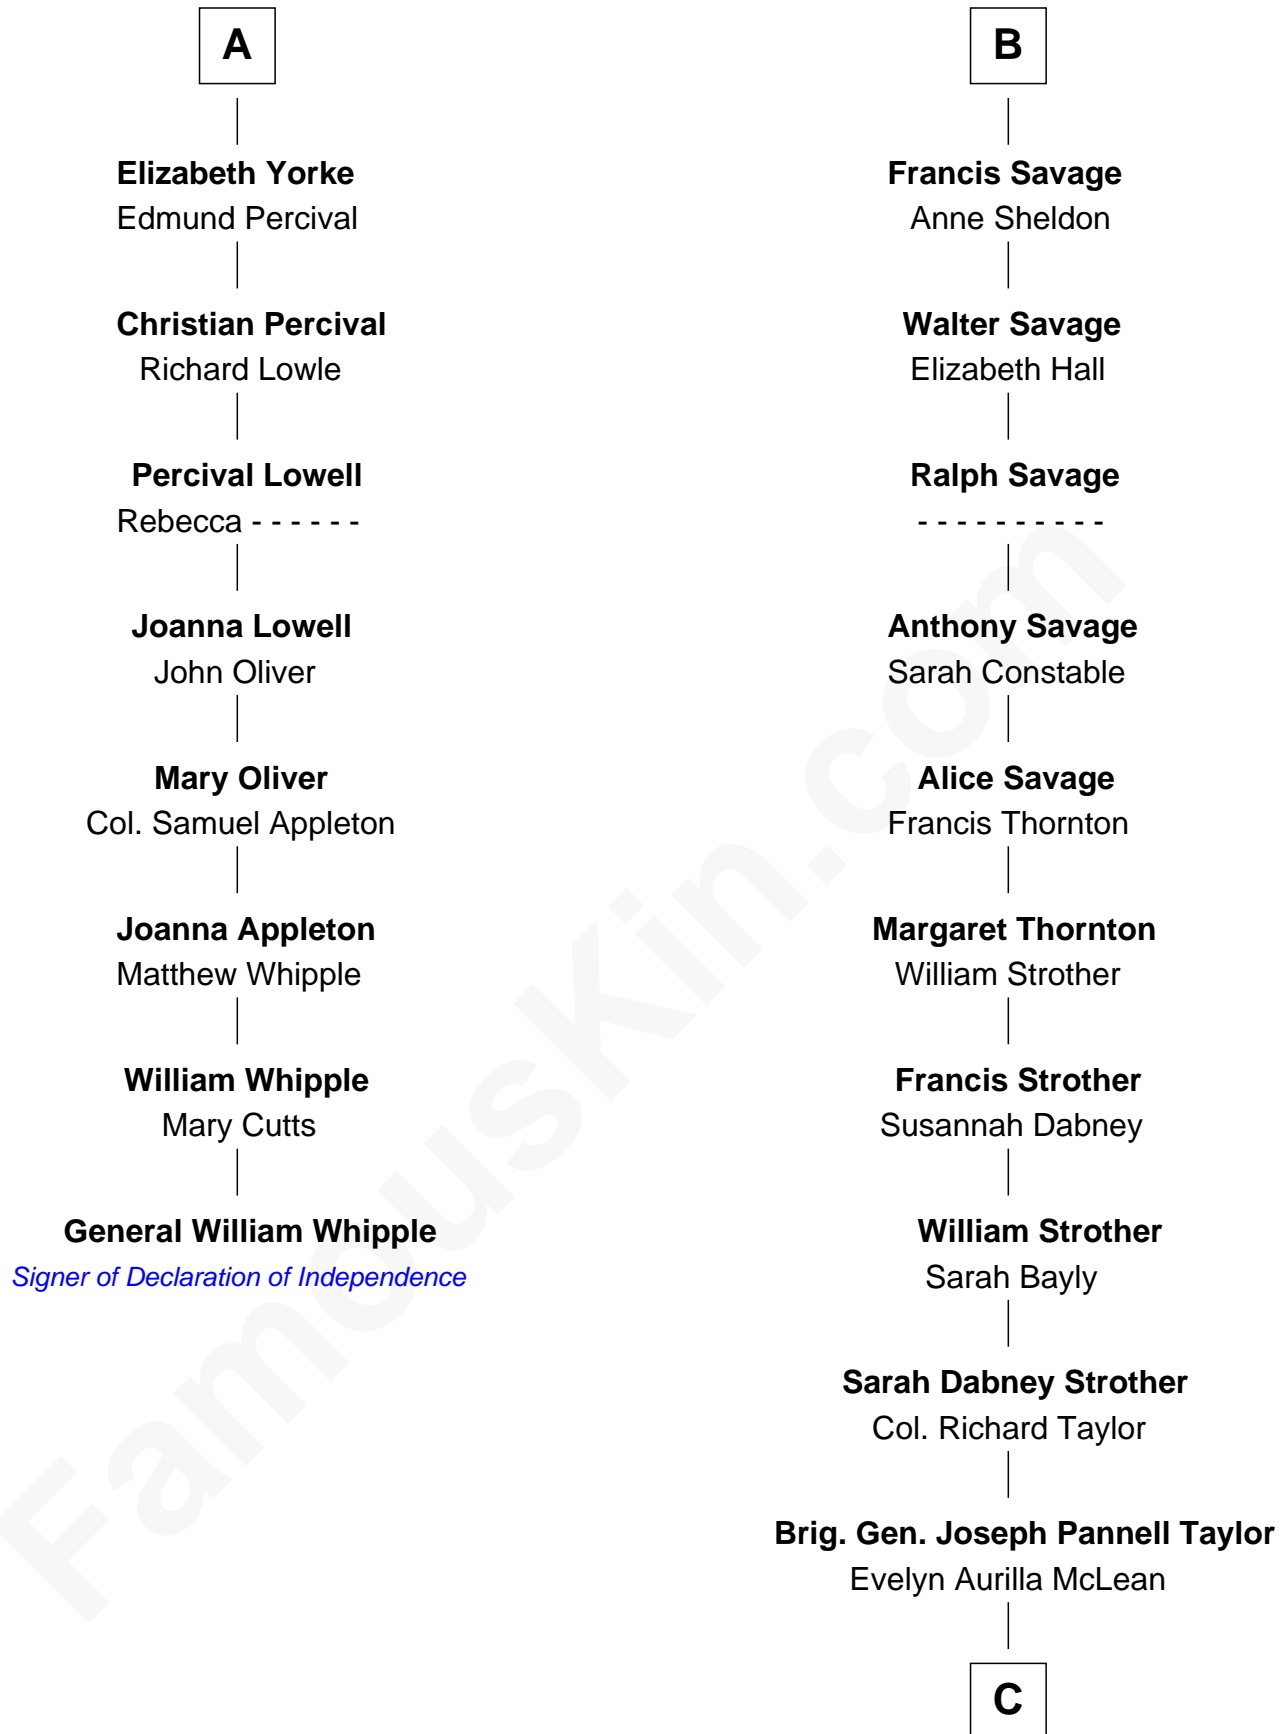

## Relationship Chart of

### General William Whipple

*Signer of the Declaration of Independence*

14th cousin 7 times removed of

**Parker Stevenson**

*TV and Movie Actor*

**Humphrey de Bohun**

Elizabeth Plantagenet

**C**

**Col. Joseph Hancock Taylor**

Mary Montgomery Meigs

**Evelyn Taylor**

Eli Kirk Price

**Philip Price**

Sarah Meade Harrison

**Sarah Meade Price**

Richard Stevenson Parker