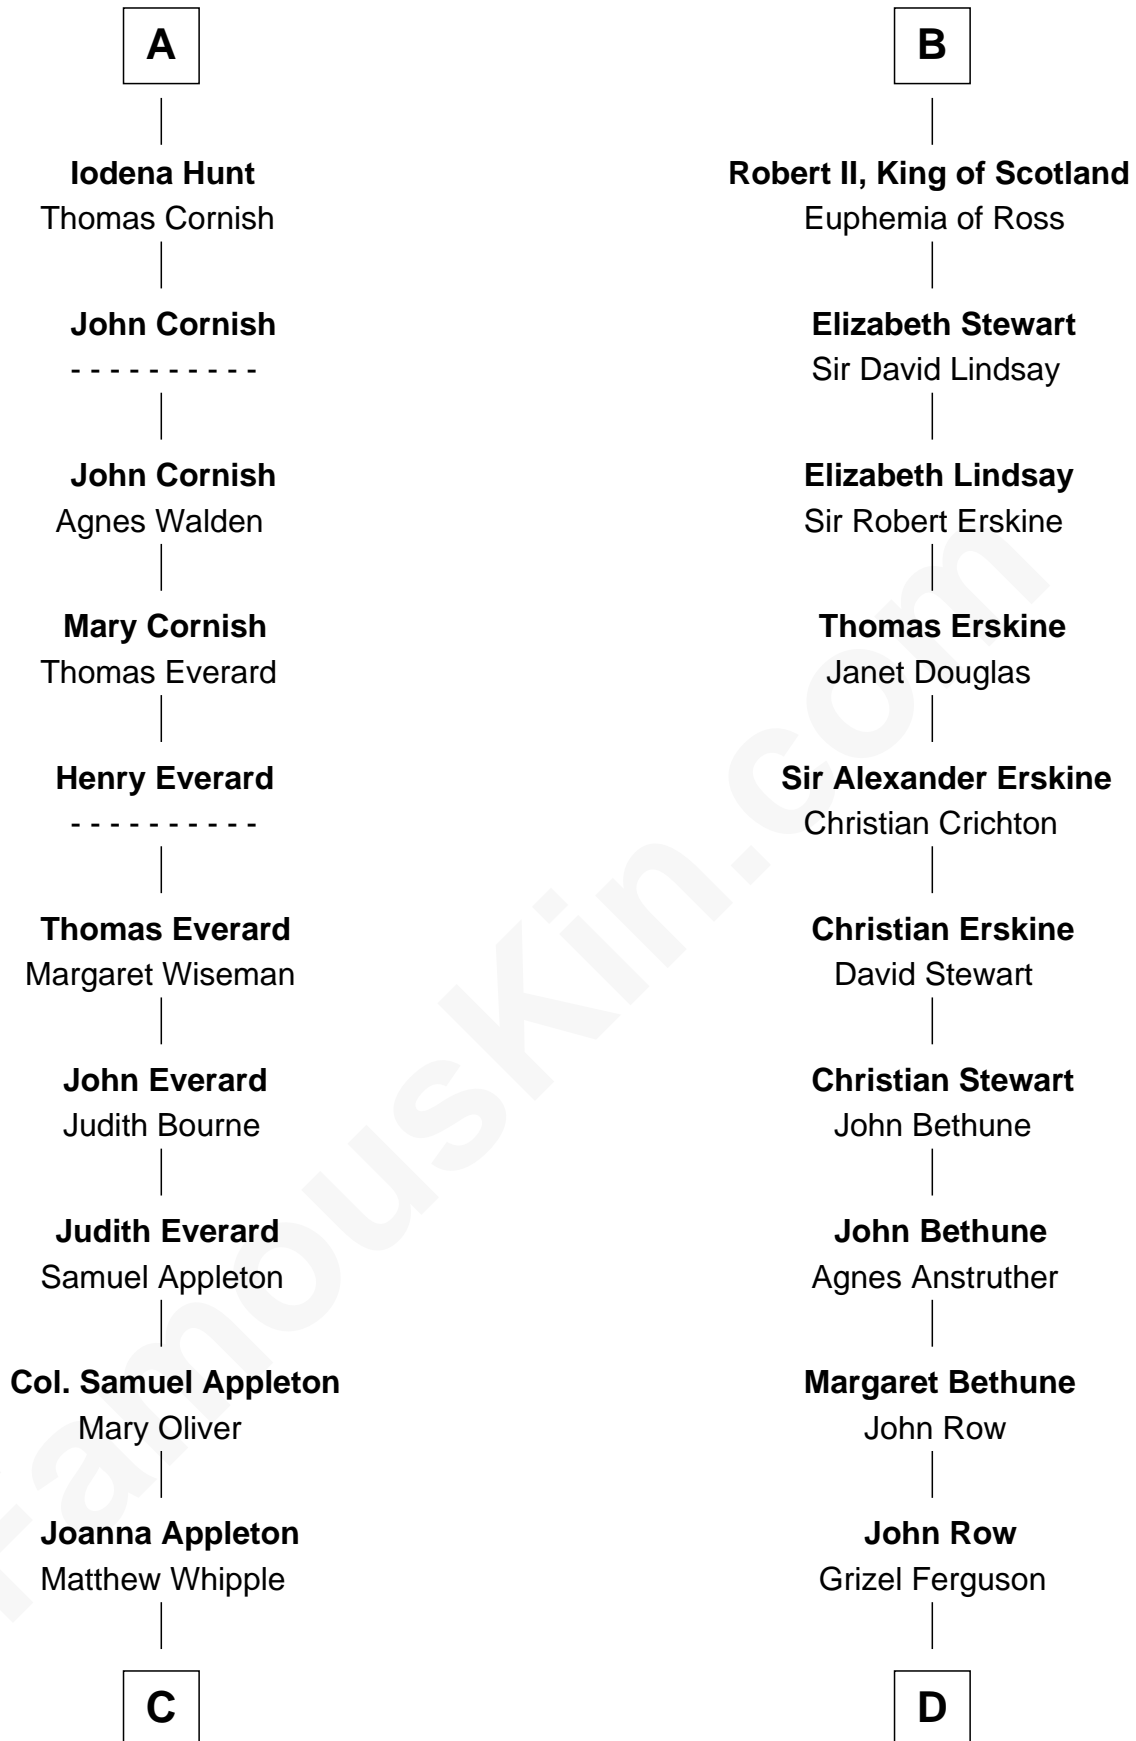

## Relationship Chart of

### General William Whipple

*Signer of the Declaration of Independence*

18th cousin 3 times removed of

**General Hugh Mercer**  
*American Revolution*

**C**

**William Whipple**

Mary Cutts

**General William Whipple**