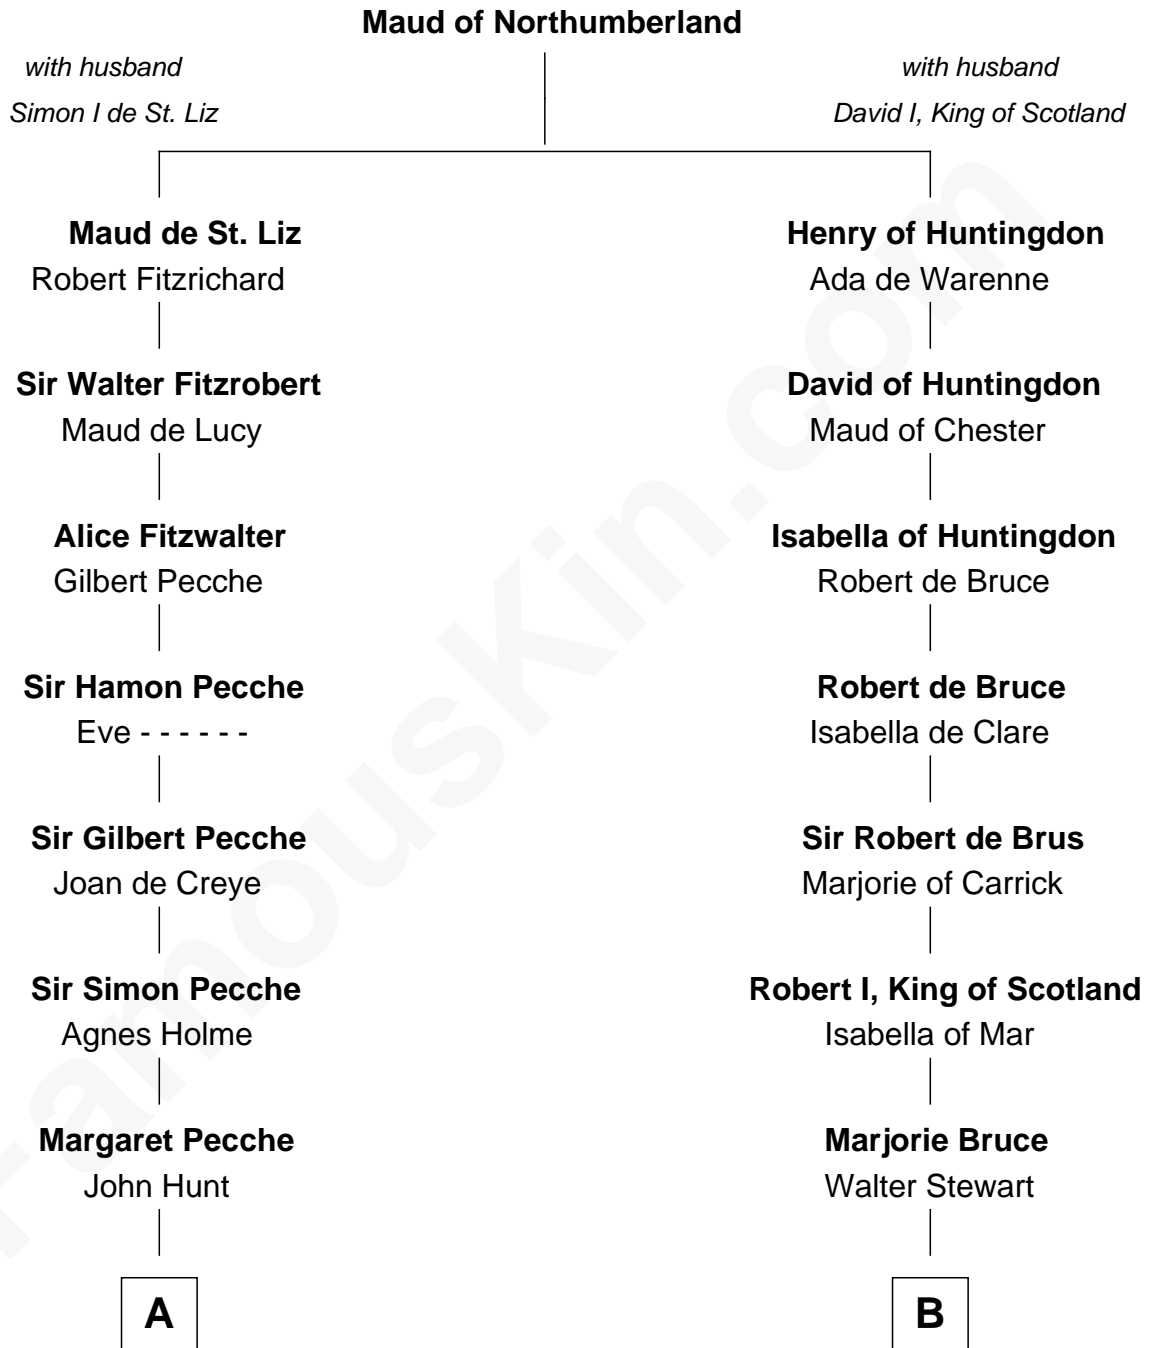

# FamousKin.com

## Relationship Chart of

### General William Whipple

*Signer of the Declaration of Independence*

18th cousin 3 times removed of

**General Hugh Mercer**  
*American Revolution*

**C**

**William Whipple**

Mary Cutts

**General William Whipple**