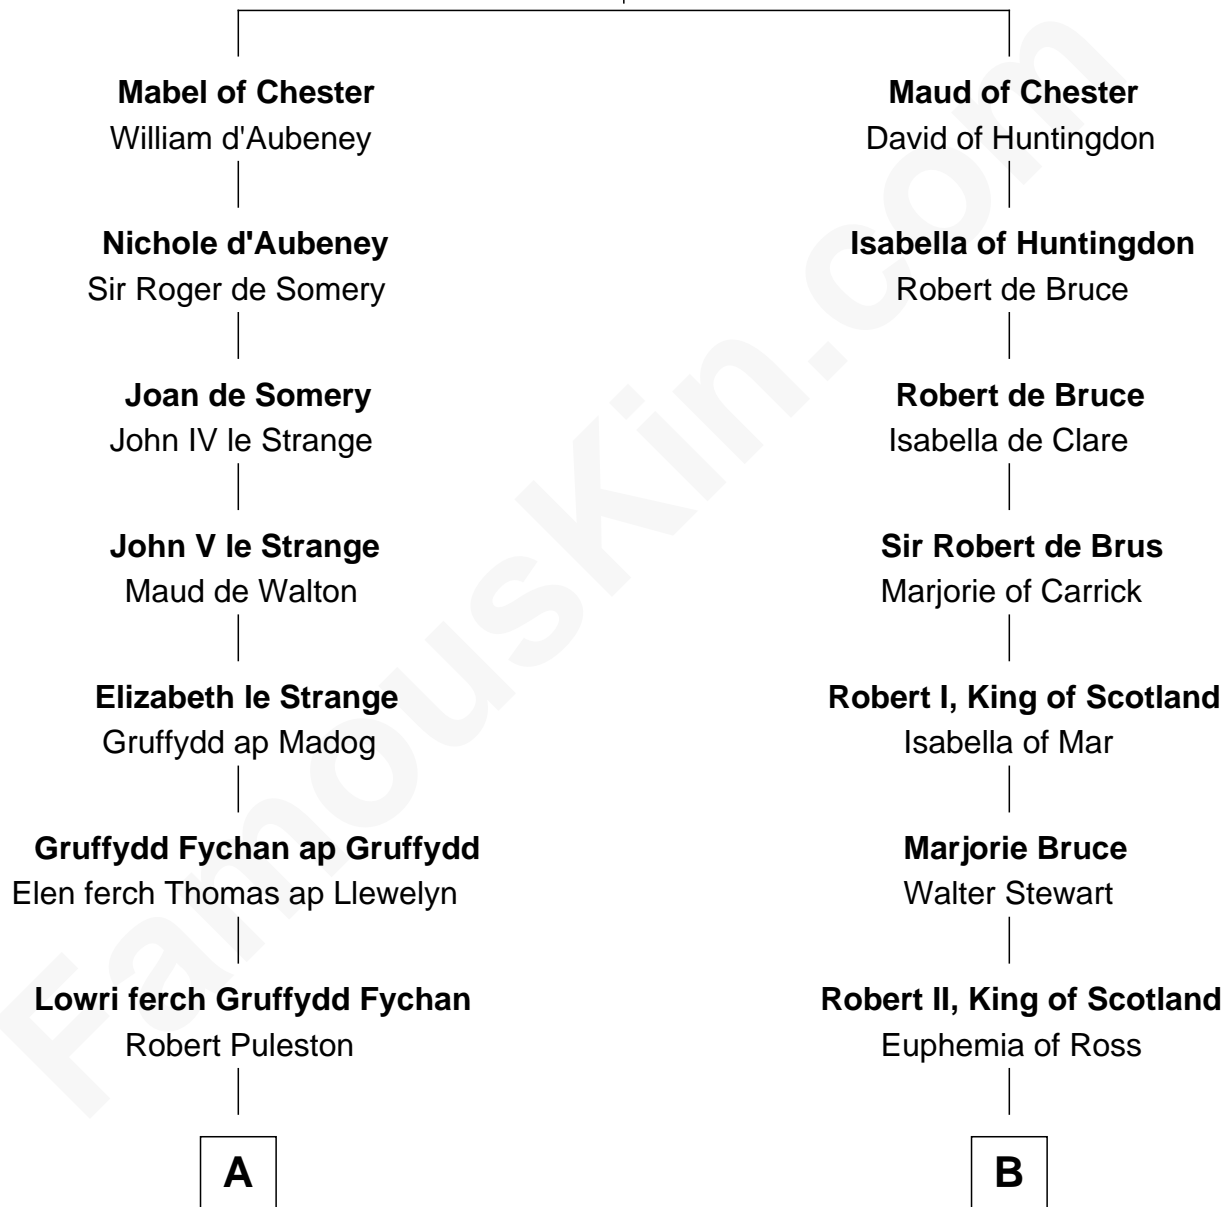

FamousKin.com

Relationship Chart of

General William Whipple

Signer of the Declaration of Independence

17th cousin 3 times removed of

General Hugh Mercer
American Revolution

Hugh de Kevelioc
Bertrade de Montfort

C

Lilias Row
John Mercer

Thomas Mercer
Isabel Smith

William Mercer
Anne Munro

General Hugh Mercer
American Revolution

FamousKin.com