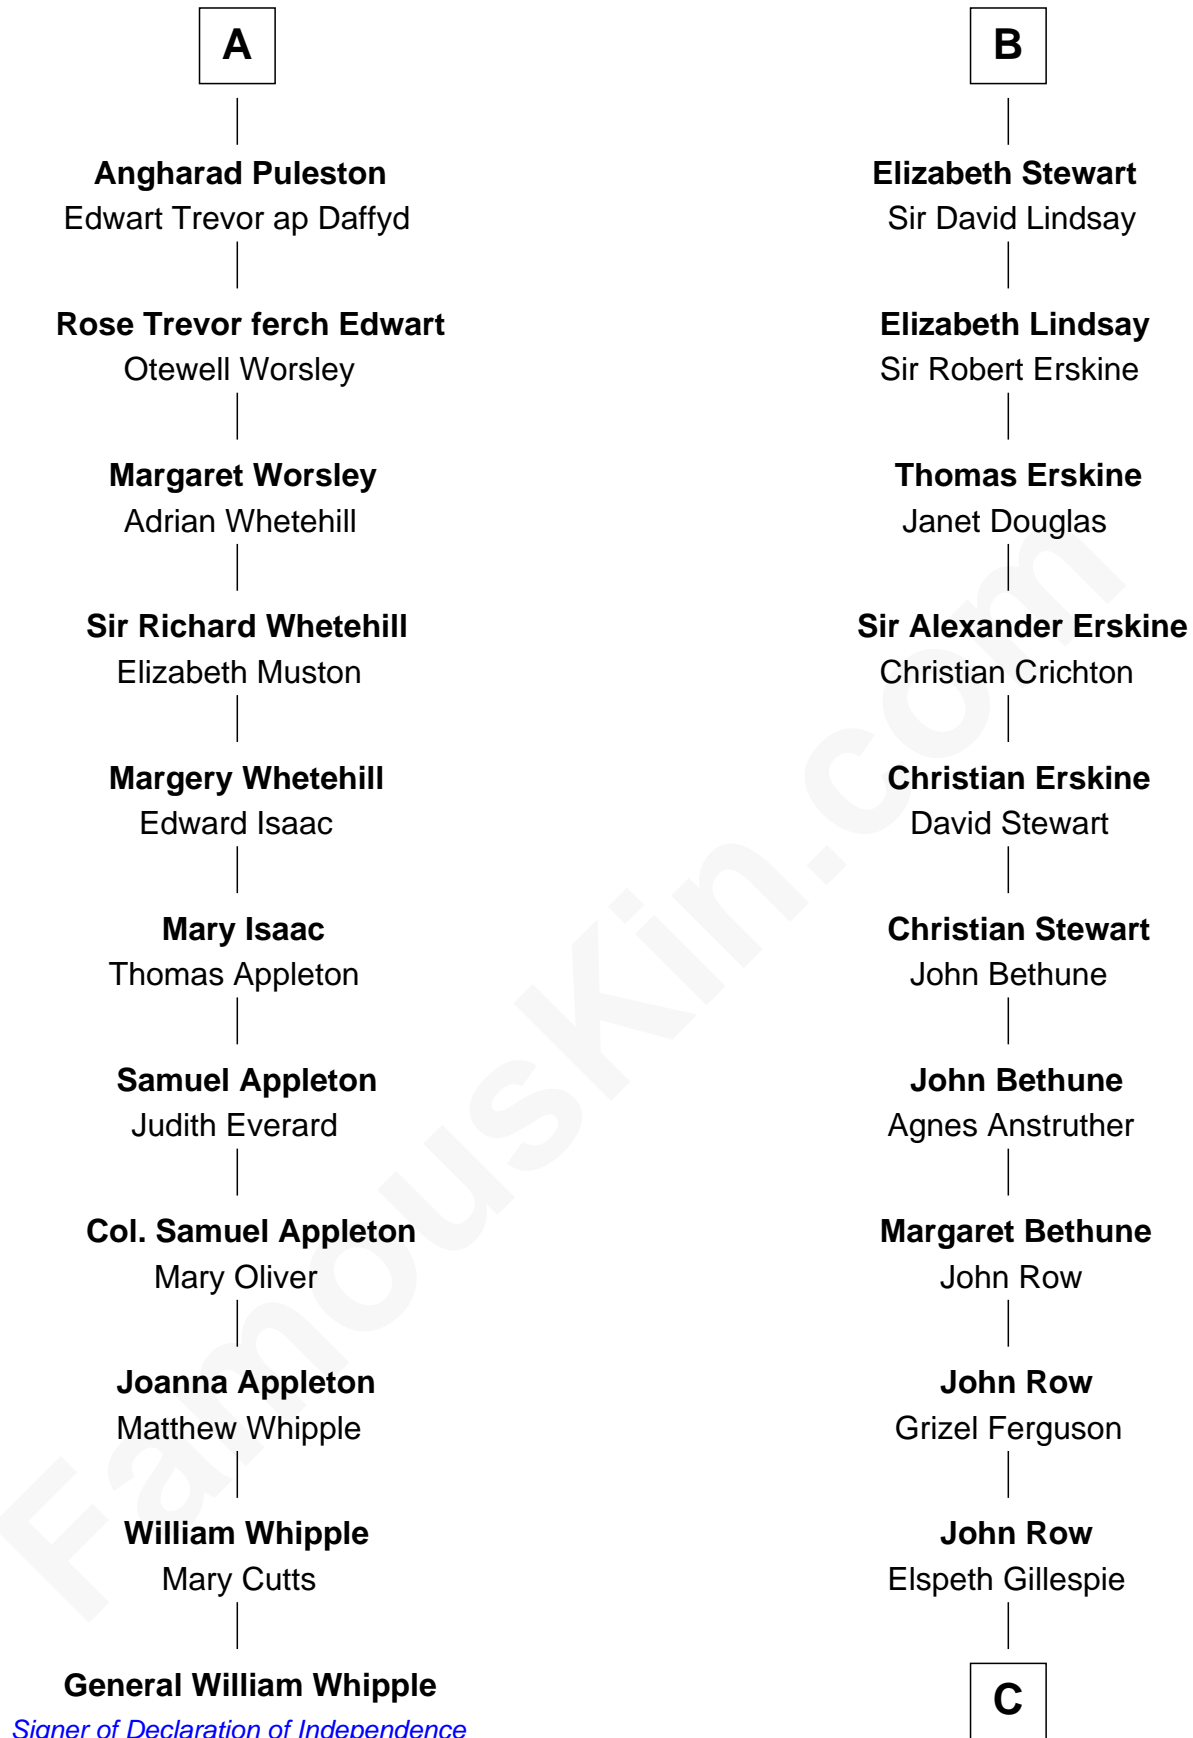

FamousKin.com

Relationship Chart of

General William Whipple

Signer of the Declaration of Independence

17th cousin 3 times removed of

General Hugh Mercer
American Revolution

Hugh de Kevelioc
Bertrade de Montfort

C

Lilias Row
John Mercer

Thomas Mercer
Isabel Smith

William Mercer
Anne Munro

General Hugh Mercer
American Revolution

FamousKin.com