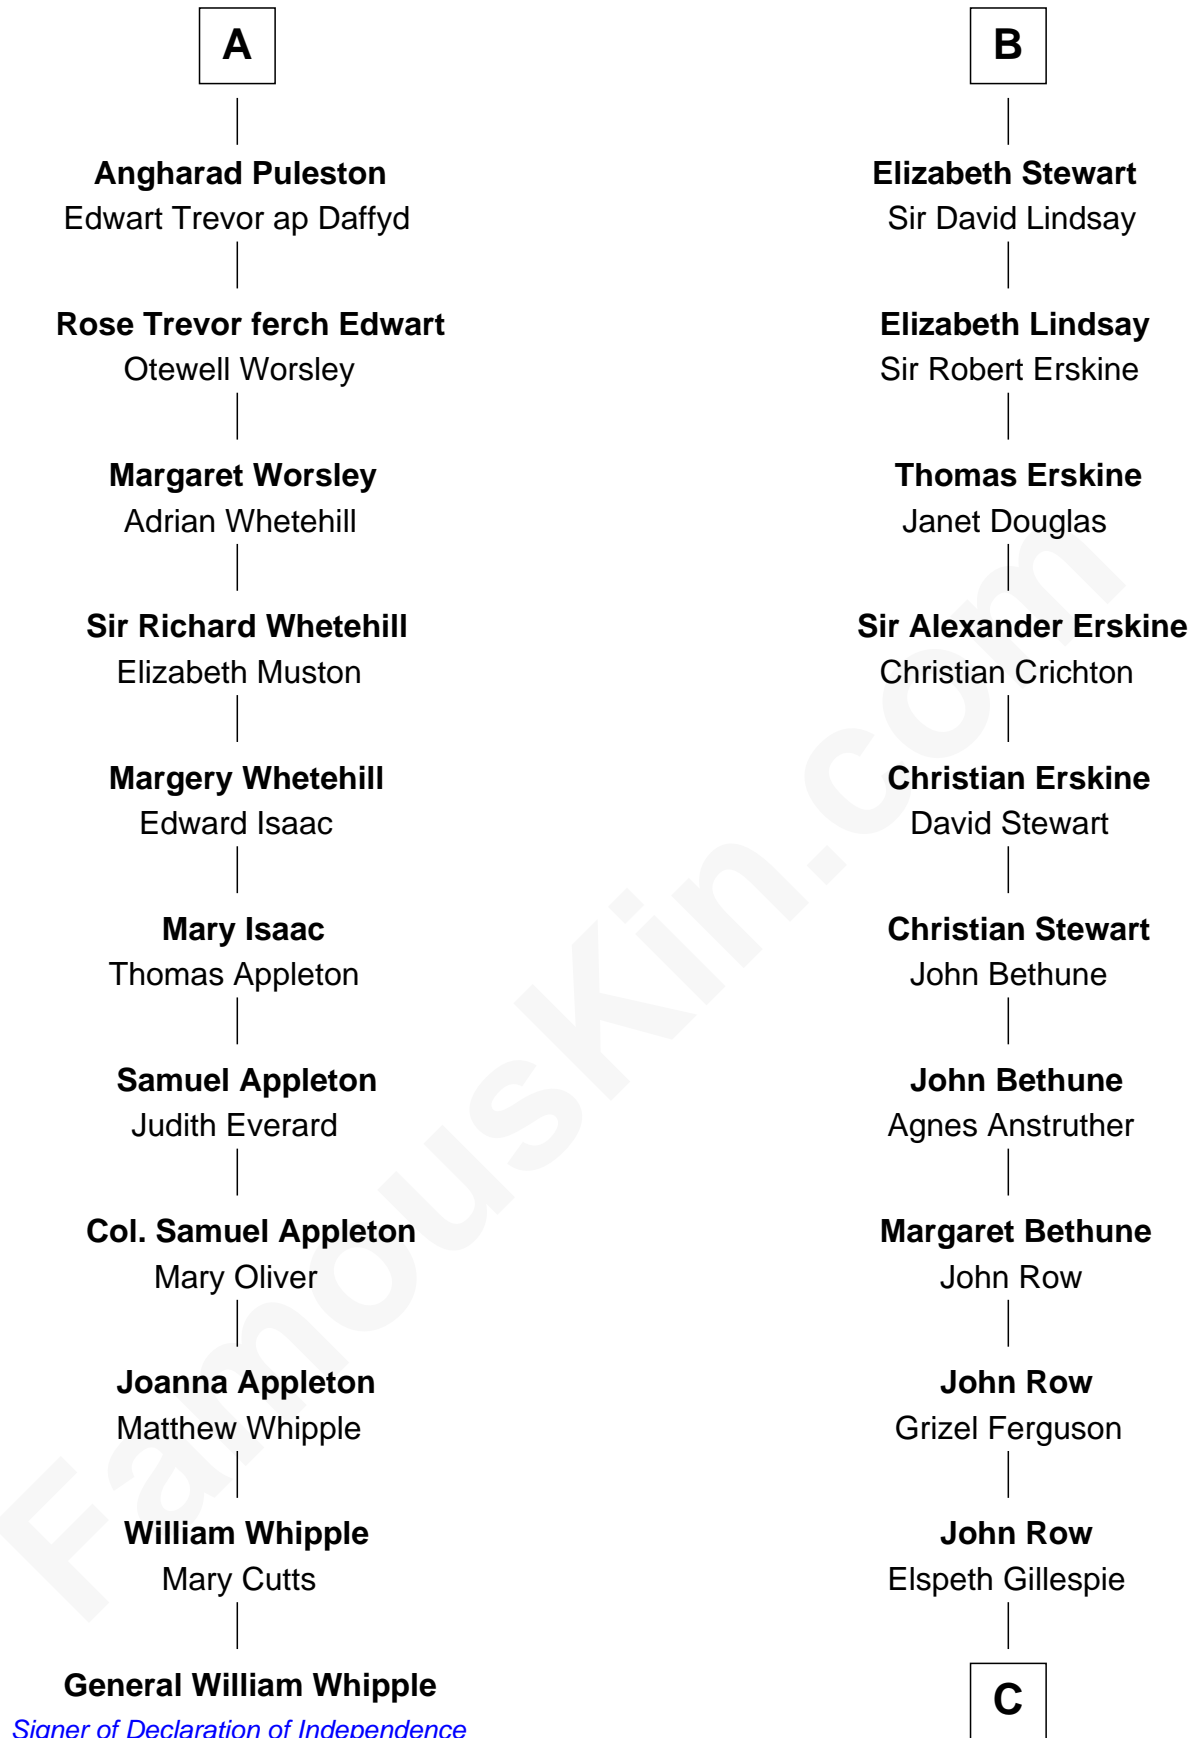

FamousKin.com

Relationship Chart of

General William Whipple

Signer of the Declaration of Independence

17th cousin 3 times removed of

General Hugh Mercer
American Revolution

C

|
Lilias Row

John Mercer

|
Thomas Mercer

Isabel Smith

|
William Mercer

Anne Munro

|
General Hugh Mercer

American Revolution

FamousKin.com