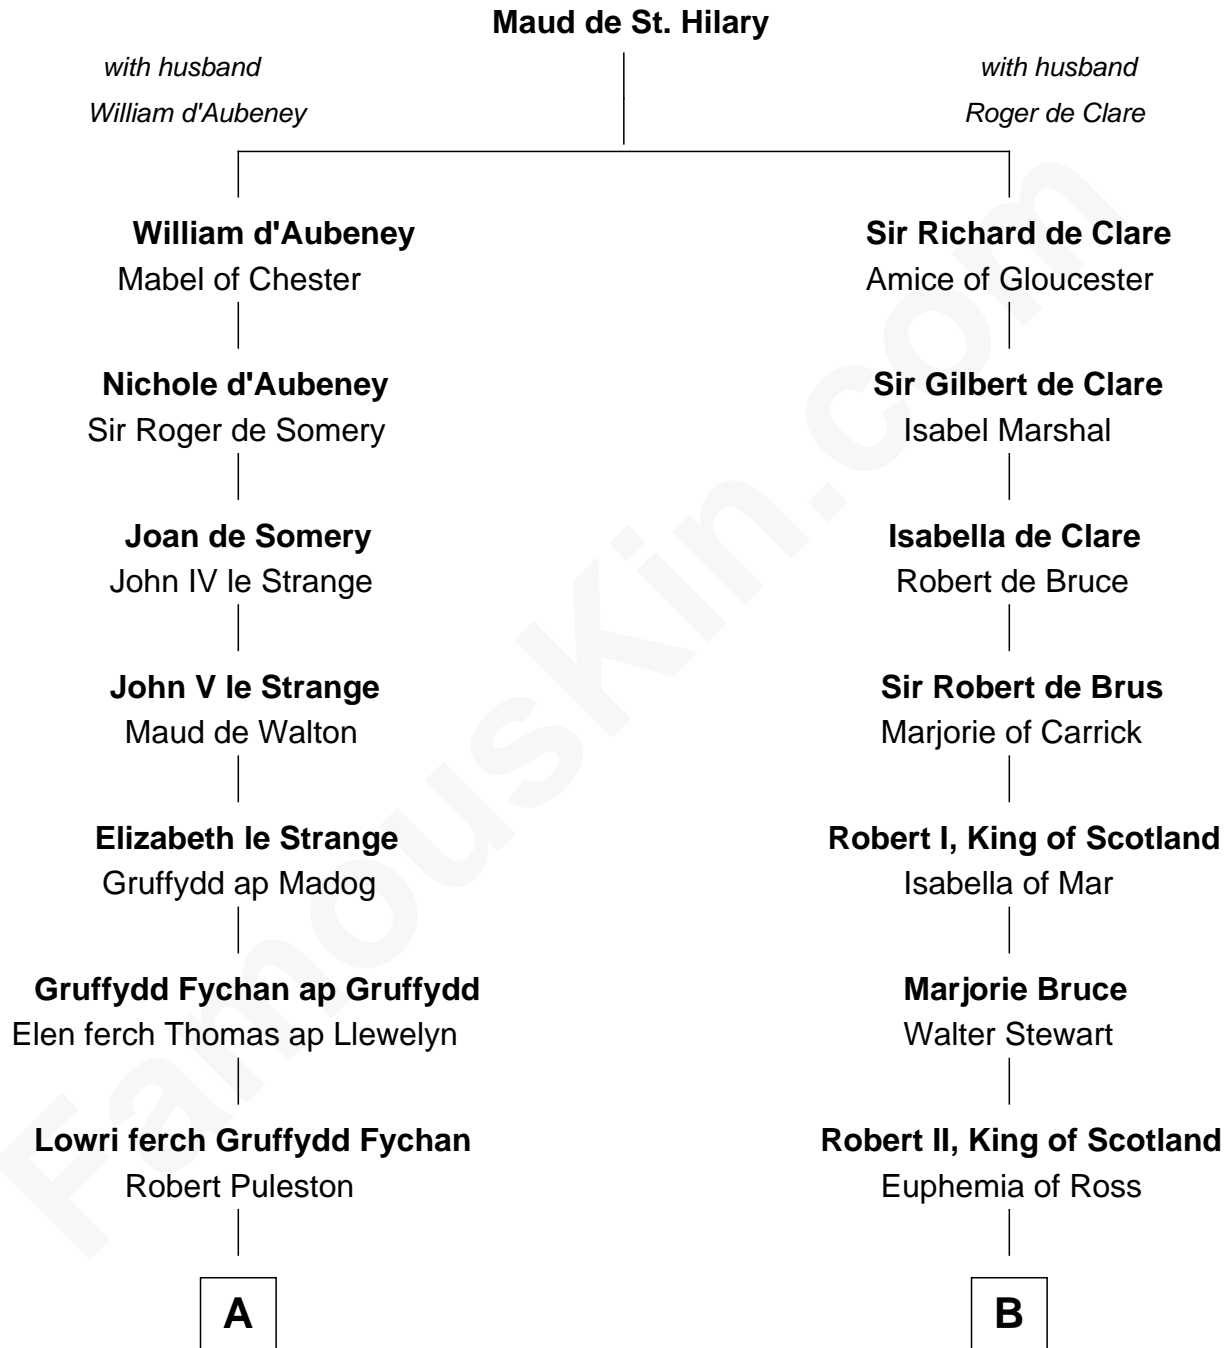

FamousKin.com

Relationship Chart of

General William Whipple

Signer of the Declaration of Independence

17th cousin 3 times removed of

General Hugh Mercer
American Revolution

C

|
Lilias Row

John Mercer

|
Thomas Mercer

Isabel Smith

|
William Mercer

Anne Munro

|
General Hugh Mercer

American Revolution

FamousKin.com