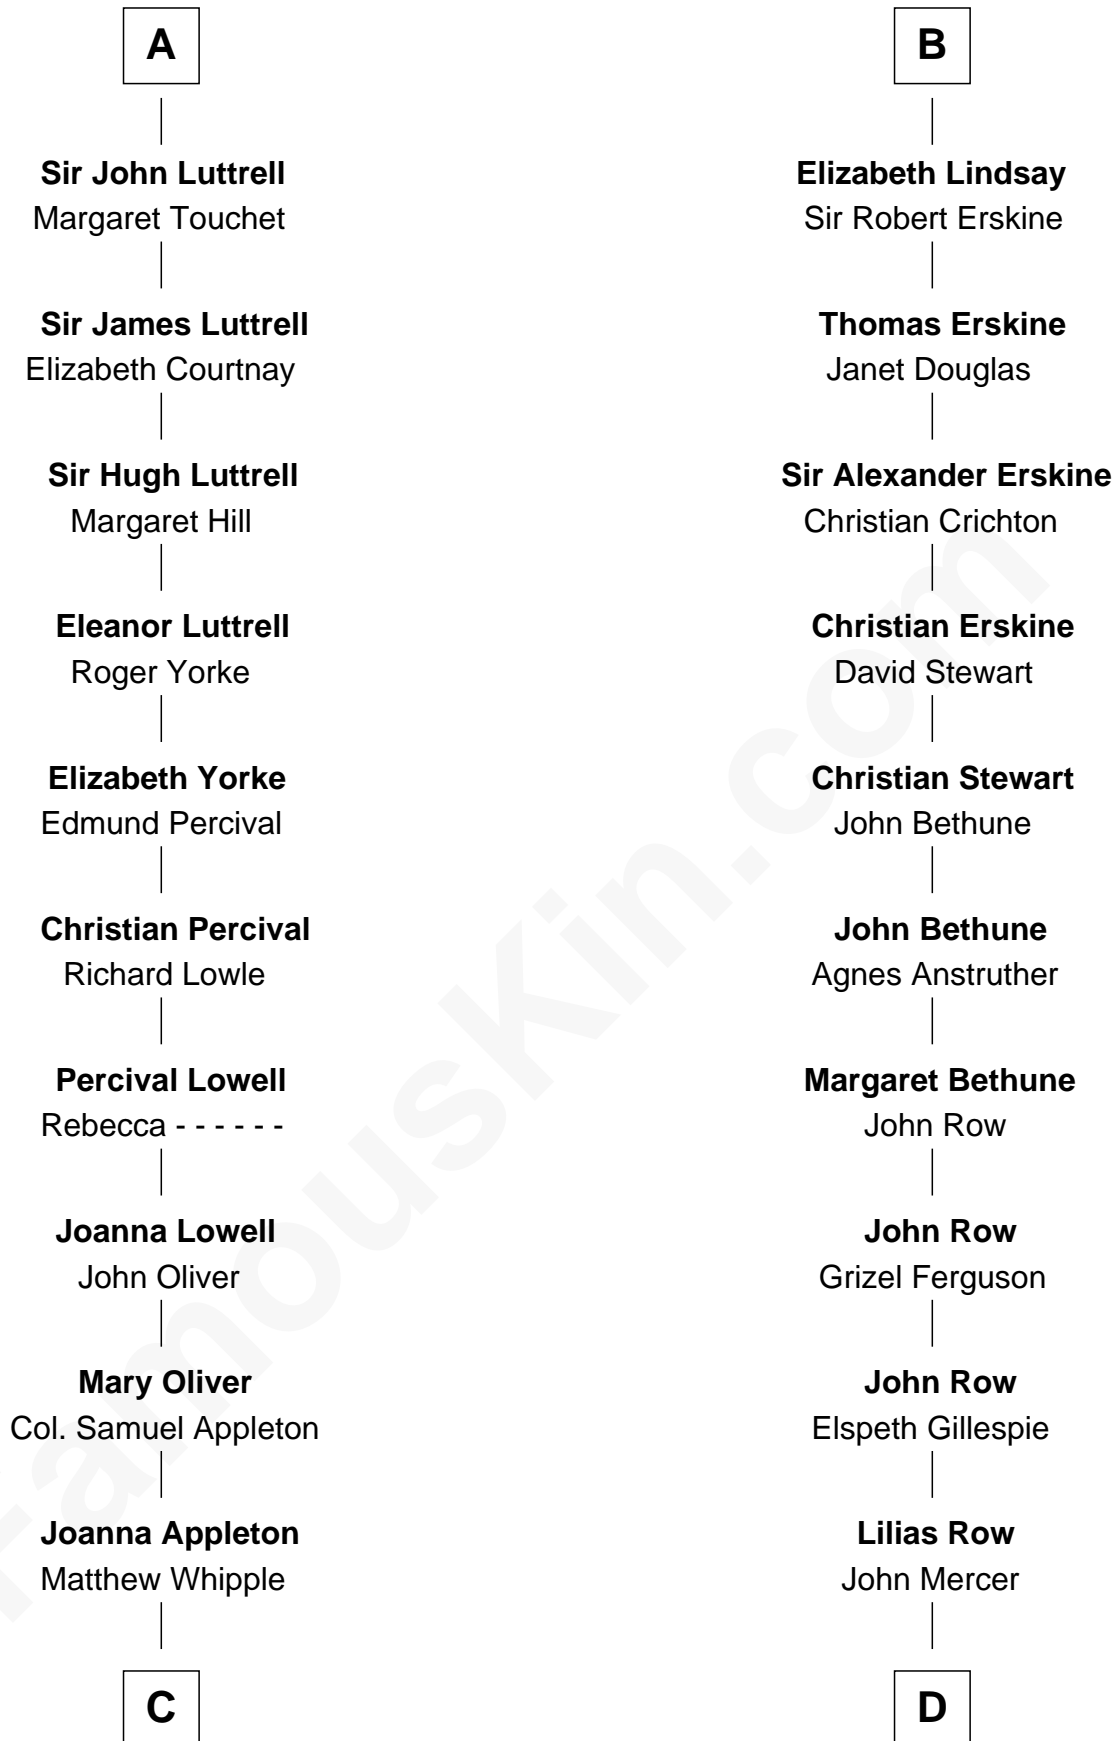

## Relationship Chart of

### General William Whipple

*Signer of the Declaration of Independence*

18th cousin 1 time removed of

**General Hugh Mercer**  
*American Revolution*

**C**

**William Whipple**

Mary Cutts

**General William Whipple**