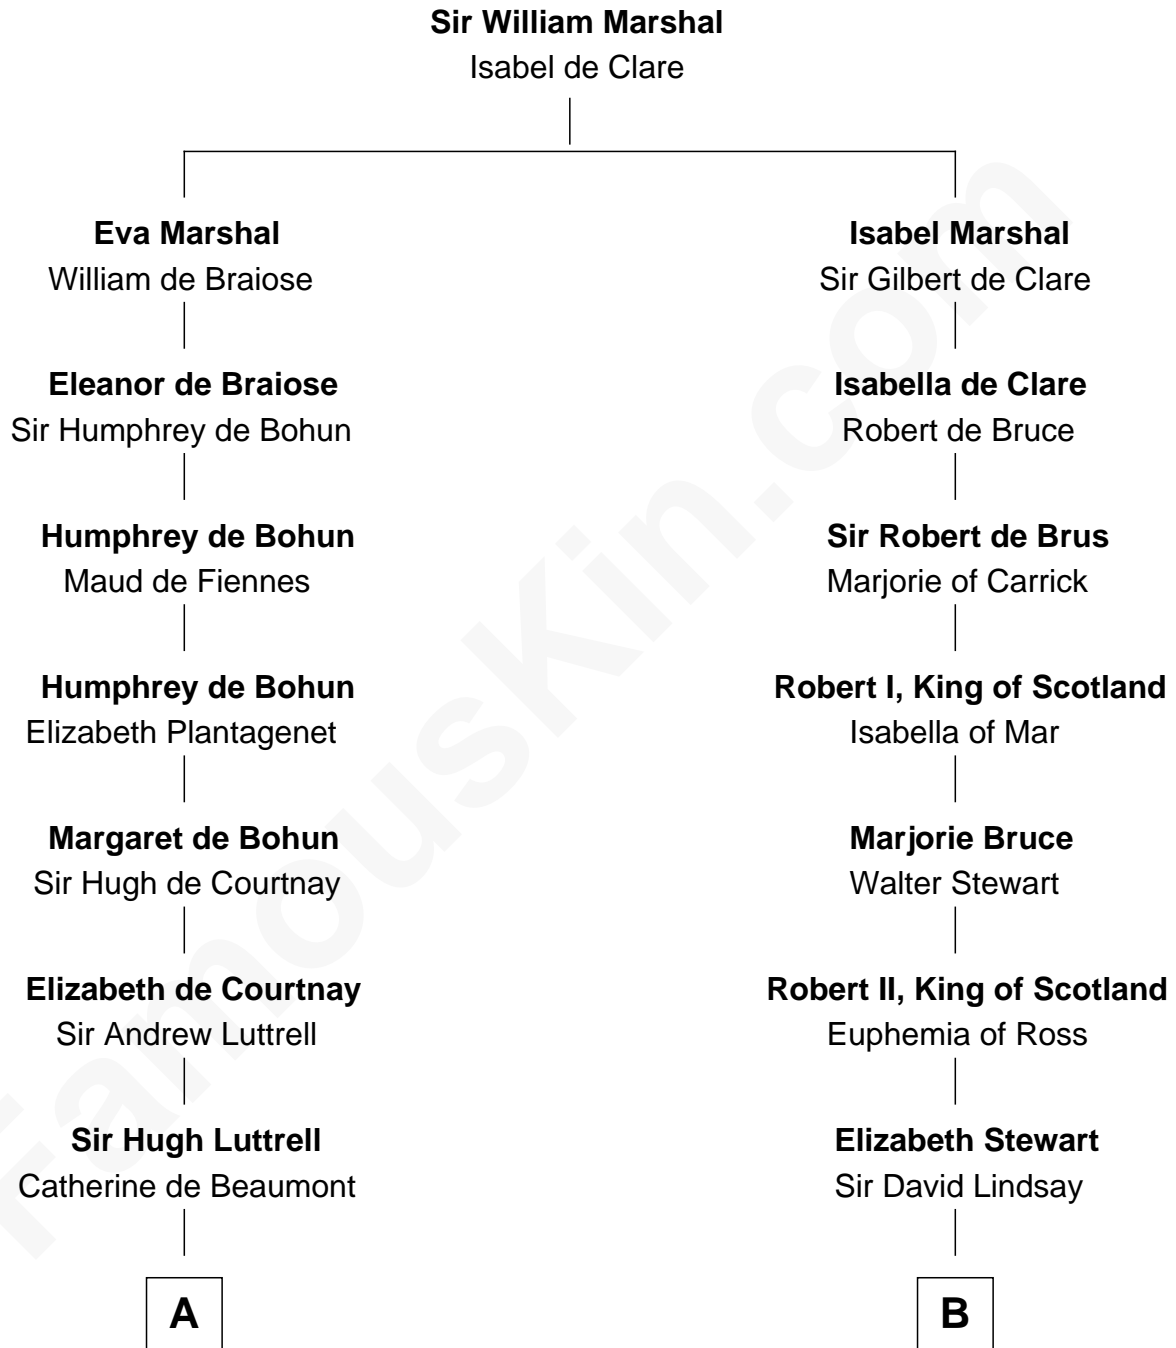

# FamousKin.com

## Relationship Chart of

### General William Whipple

*Signer of the Declaration of Independence*

18th cousin 1 time removed of

**General Hugh Mercer**  
*American Revolution*

**C**

**William Whipple**

Mary Cutts

**General William Whipple**

*Signer of Declaration of Independence*

**D**

**Thomas Mercer**

Isabel Smith

**William Mercer**

Anne Munro

**General Hugh Mercer**

*American Revolution*